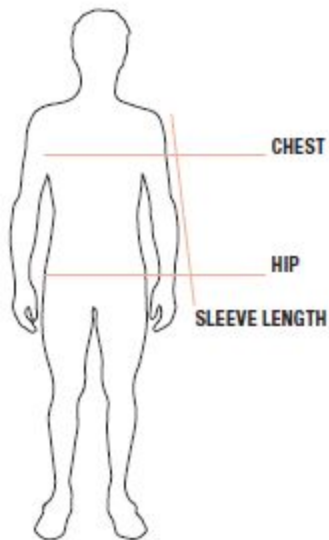

ADULT

	CHEST	HIP	SLEEVE LENGTH
S	36-38 in / 91-96 cm	35-37 in / 88-93 cm	33.5 in / 85 cm
M	39-41 in / 91-104 cm	38-40 in / 96-101 cm	34 in / 86 cm
L	42-44 in / 106-111 cm	41-43 in / 104-109 cm	34.8 in / 88 cm
XL	45-48 in / 114-121 cm	44-46 in / 111-116 cm	35.5 in / 90 cm
2XL	49-52 in / 124-132 cm	47-49 in / 119-124 cm	36.3 in / 92 cm
3XL	53-56 in / 134-142 cm	50-52 in / 127-132 cm	37 in / 94 cm