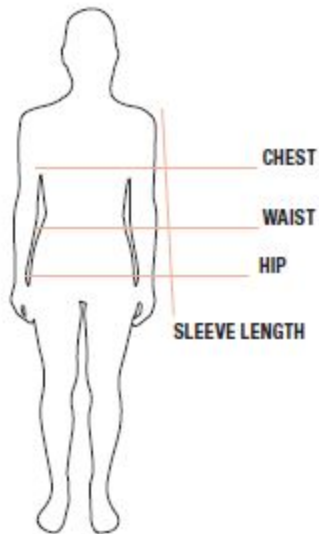

LADIES

	CHEST	WAIST	HIP	SLEEVE LENGTH
S	33-35 in / 83-88 cm	26-28 in / 66-71 cm	36-37 in / 91-93 cm	32 in / 86 cm
M	36-38 in / 91-96 cm	29-31 in / 73-78 cm	38-40 in / 96-101 cm	32.5 in / 88 cm
L	39-41 in / 96-104 cm	32-34 in / 81-86 cm	41-43 in / 104-109 cm	33.3 in / 90 cm
XL	42-44 in / 106-111 cm	35-38 in / 88-96 cm	44-47 in / 111-119 cm	34 in / 92 cm
2XL	45-48 in / 114-121 cm	39-42 in / 99-106 cm	48-51 in / 121-129 cm	34.8 in / 94 cm