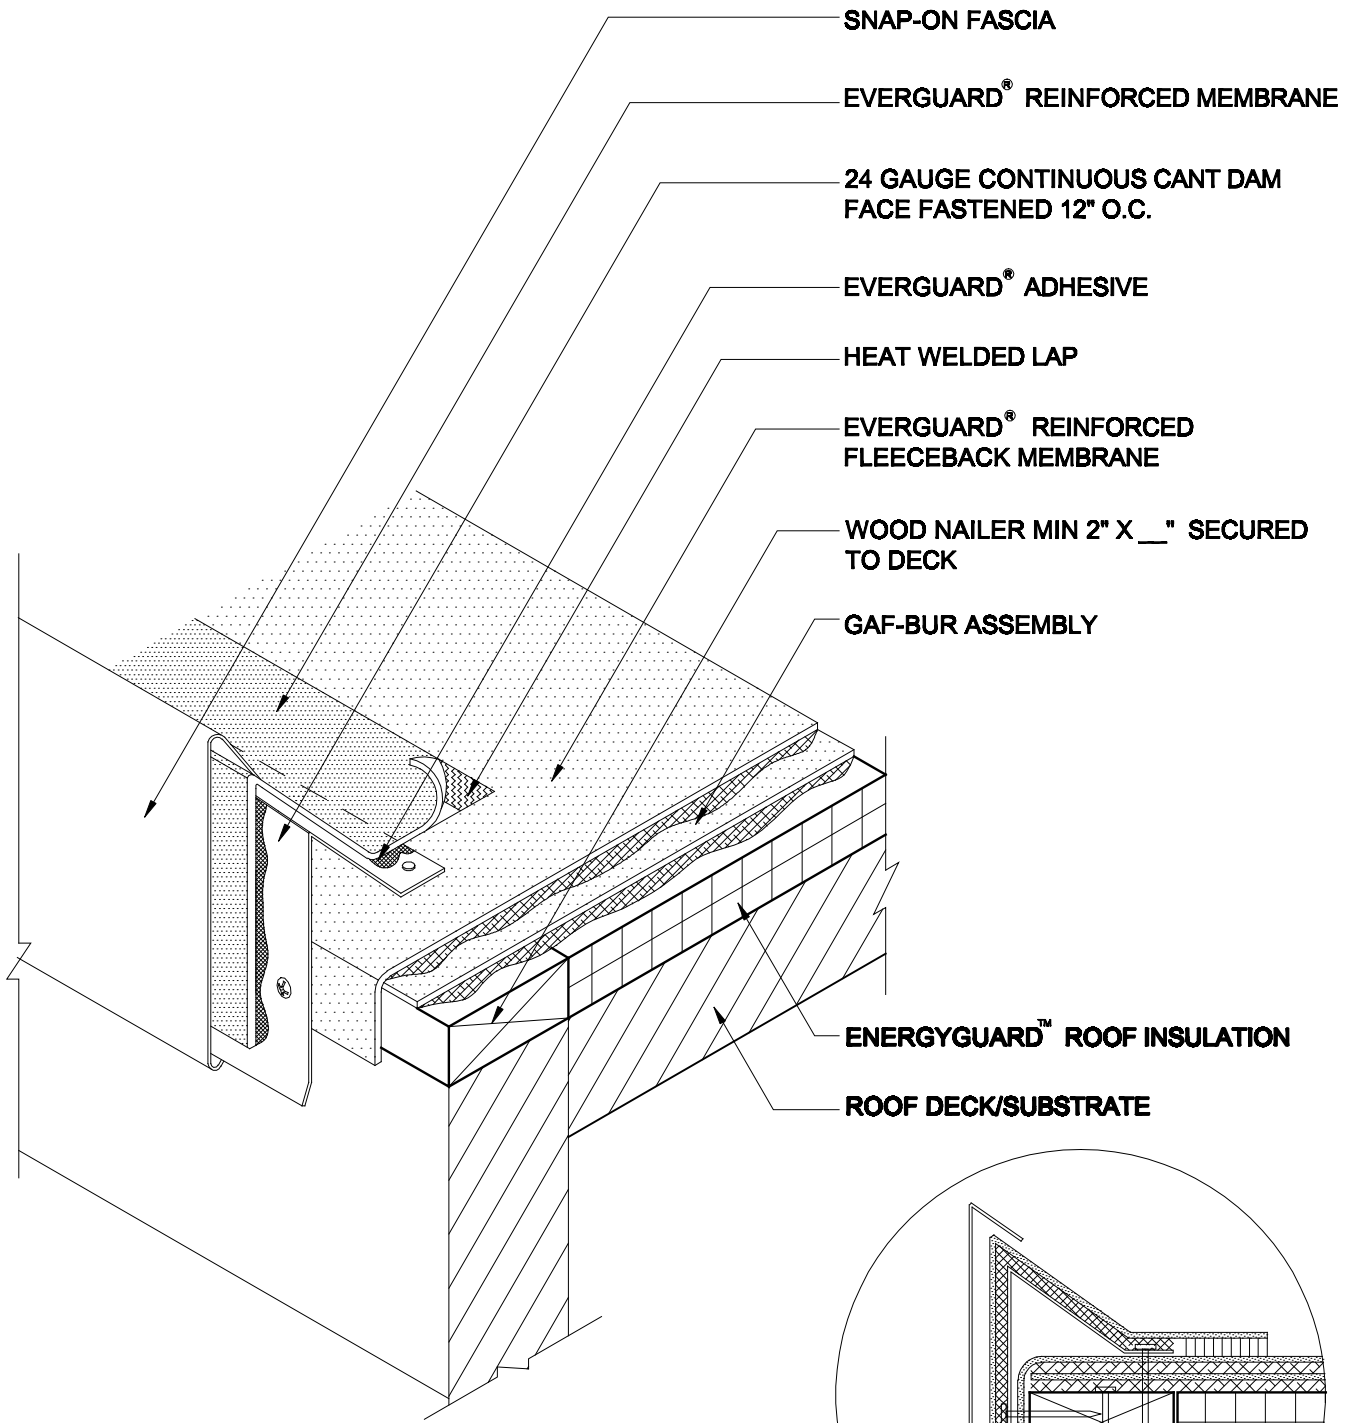

TriPosit®  
Snap-On Fascia Roof Edge  
TRI 206

Diagram

Updated: 11/06

*Quality You Can Trust Since 1886...  
From North America's Largest Roofing Manufacturer™*

**NOTE:**

1. APPLY EVERGUARD® TPO CUT EDGE SEALANT TO ALL CUT REINFORCED TPO EDGES ( REFER TO DETAIL MA/FA/BA 115).

**SNAP-ON FASCIA ROOF EDGE**

DRAWING #  
**TRI 206**

SCALE  
N.T.S.

ISSUE/ REVISION DATE  
11-01-06