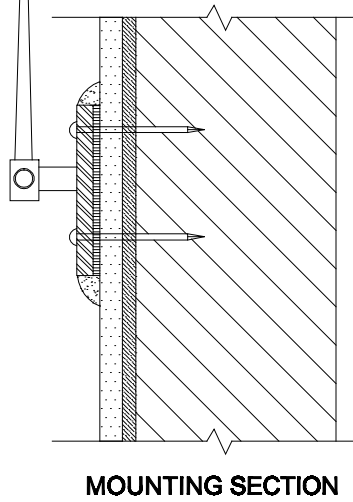

TriPosite®
Fastened Lightning
Suppression Mounting
TRI 607

Diagram

Updated: 11/06

*Quality You Can Trust Since 1886...
From North America's Largest Roofing Manufacturer™*

DETAIL IS NOT GUARANTEED

FASTENED LIGHTNING SUPPRESSION MOUNTING

DRAWING #

TRI 607

SCALE
N.T.S.

ISSUE/ REVISION DATE
10-01-06