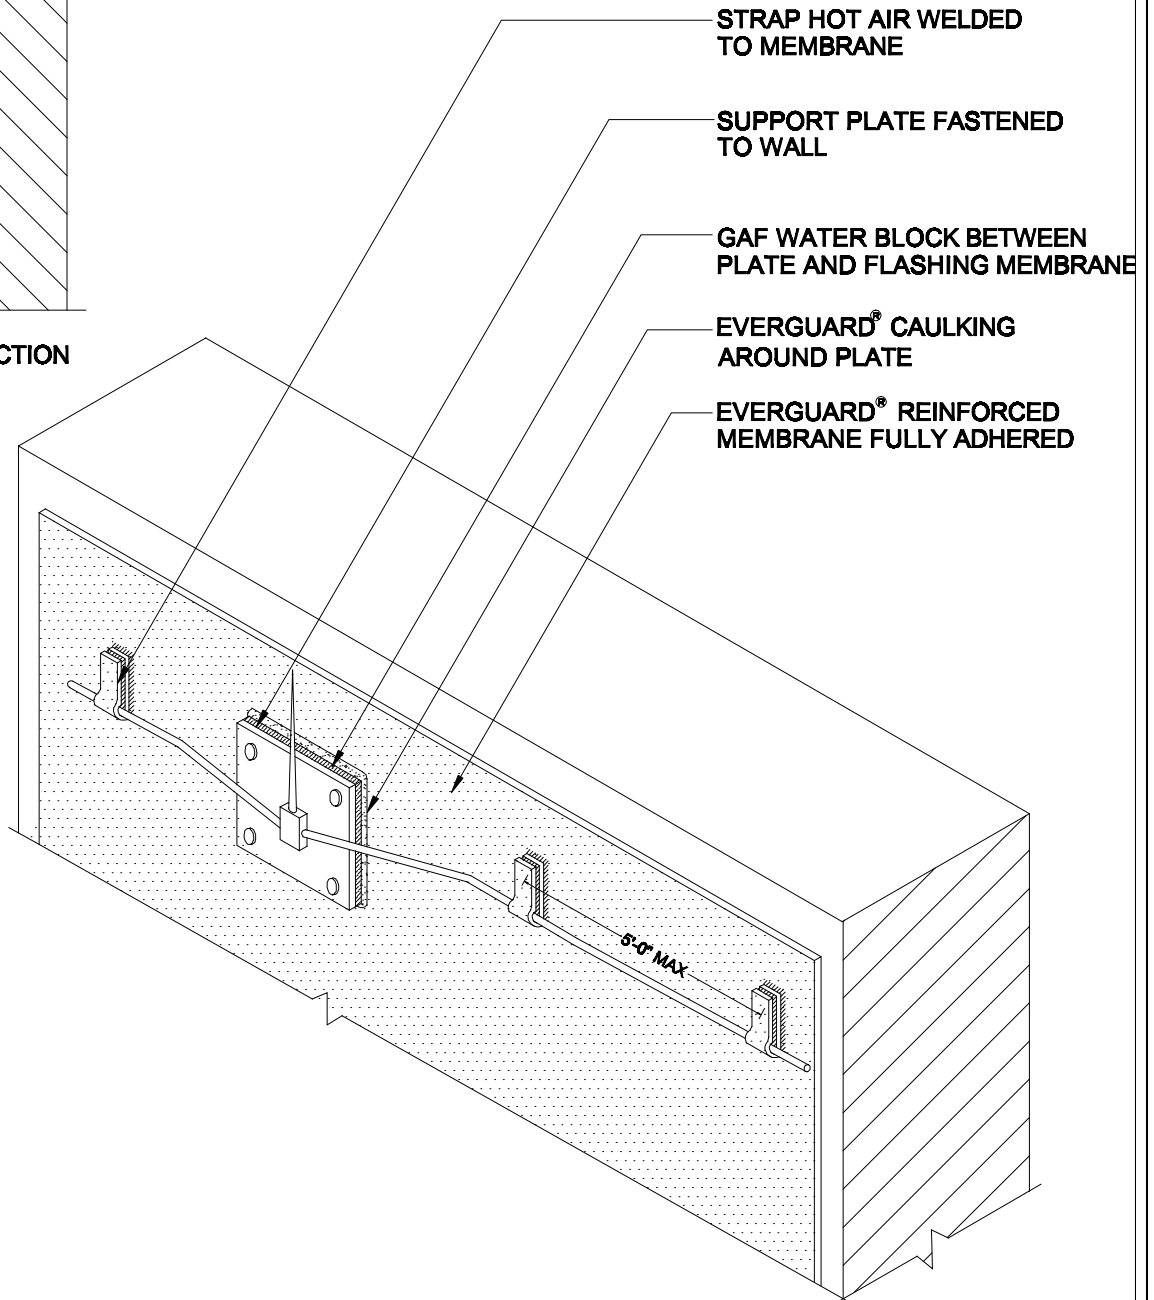

TriPosite®
Fastened Lightning
Suppression Mounting
TRI 607

Diagram

Updated: 11/06

*Quality You Can Trust Since 1886...
From North America's Largest Roofing Manufacturer™*

DETAIL IS NOT GUARANTEED

FASTENED LIGHTNING SUPPRESSION MOUNTING

DRAWING #

TRI 607

SCALE
N.T.S.

ISSUE/ REVISION DATE
10-01-06