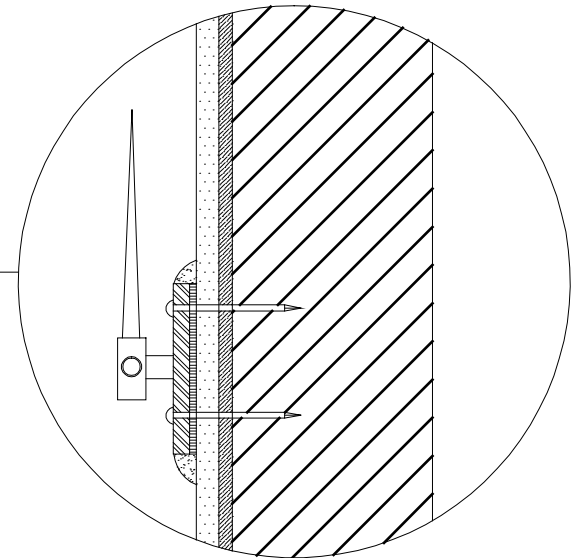

EverGuard®
Fastened Lightning Suppression Mounting
MA/FA/BA 607

Diagram

Updated: 11/06

*Quality You Can Trust Since 1886...
From North America's Largest Roofing Manufacturer™*

DETAIL IS NOT GUARANTEED

MOUNTING SECTION

FASTENED LIGHTNING SUPPRESSION MOUNTING

DRAWING #

MA/FA/BA 607

SCALE
N.T.S.

ISSUE/ REVISION DATE
11-01-06