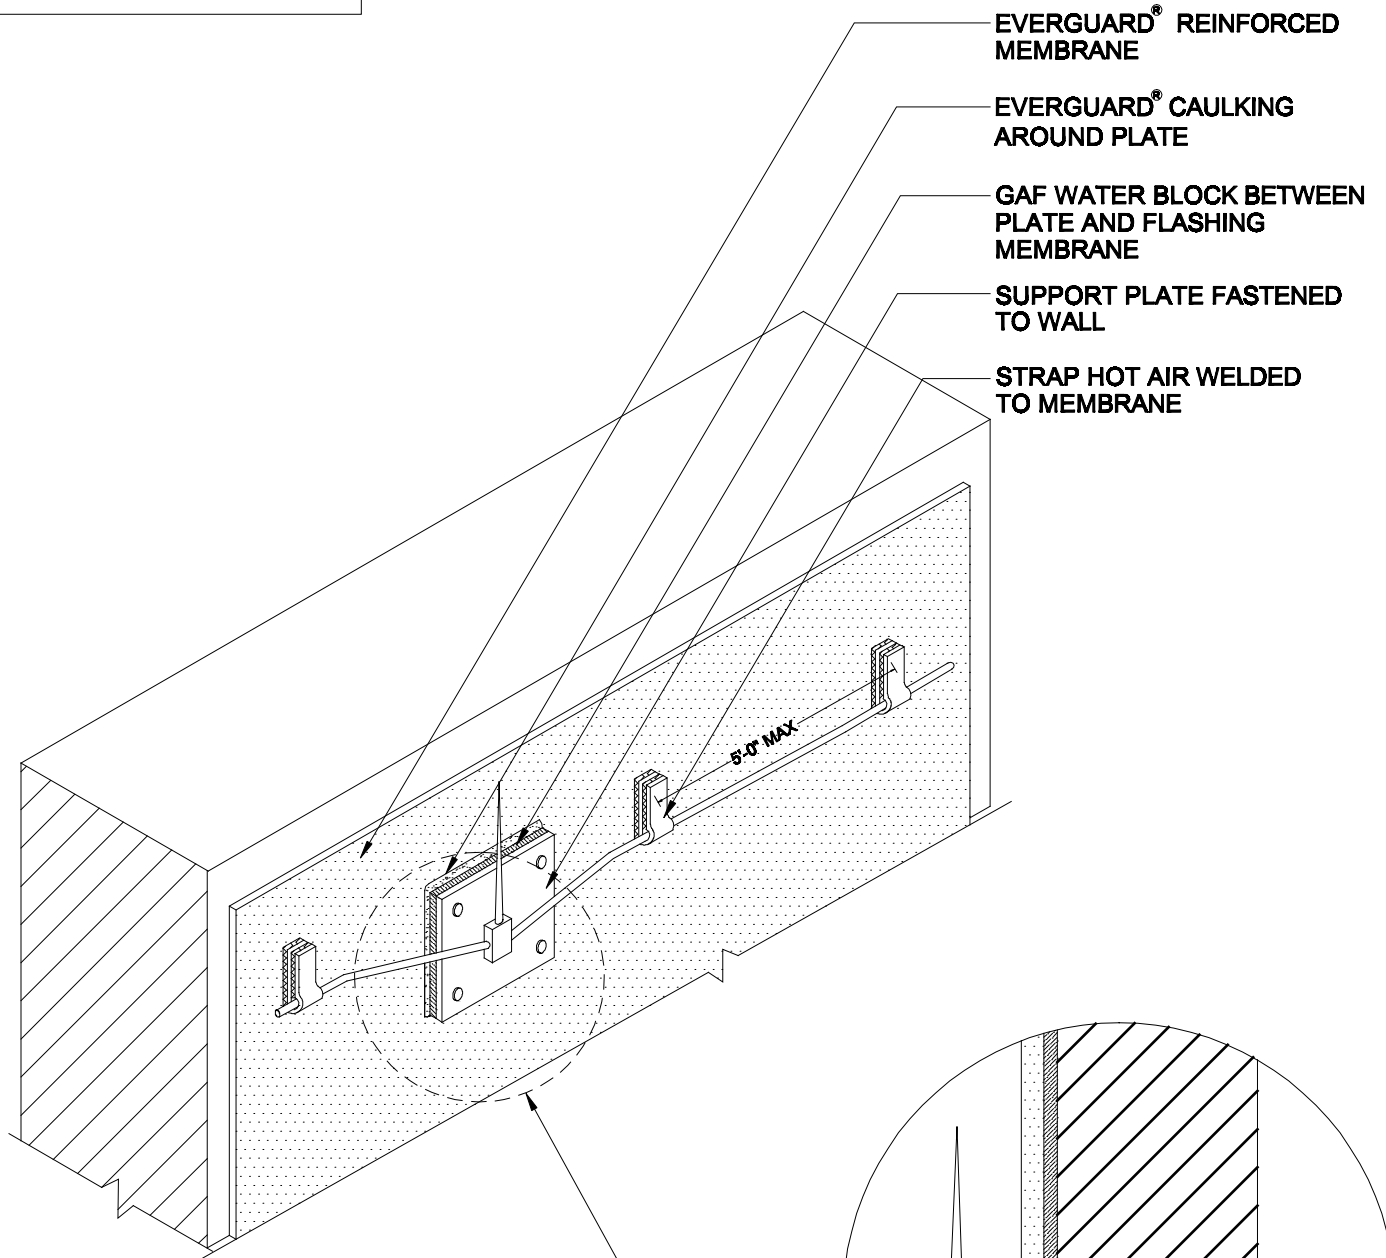

EverGuard®
Fastened Lightning Suppression Mounting
MA/FA/BA 607

Diagram

Updated: 11/06

*Quality You Can Trust Since 1886...
From North America's Largest Roofing Manufacturer™*

DETAIL IS NOT GUARANTEED

MOUNTING SECTION

FASTENED LIGHTNING SUPPRESSION MOUNTING

DRAWING #

MA/FA/BA 607

SCALE
N.T.S.

ISSUE/ REVISION DATE
11-01-06