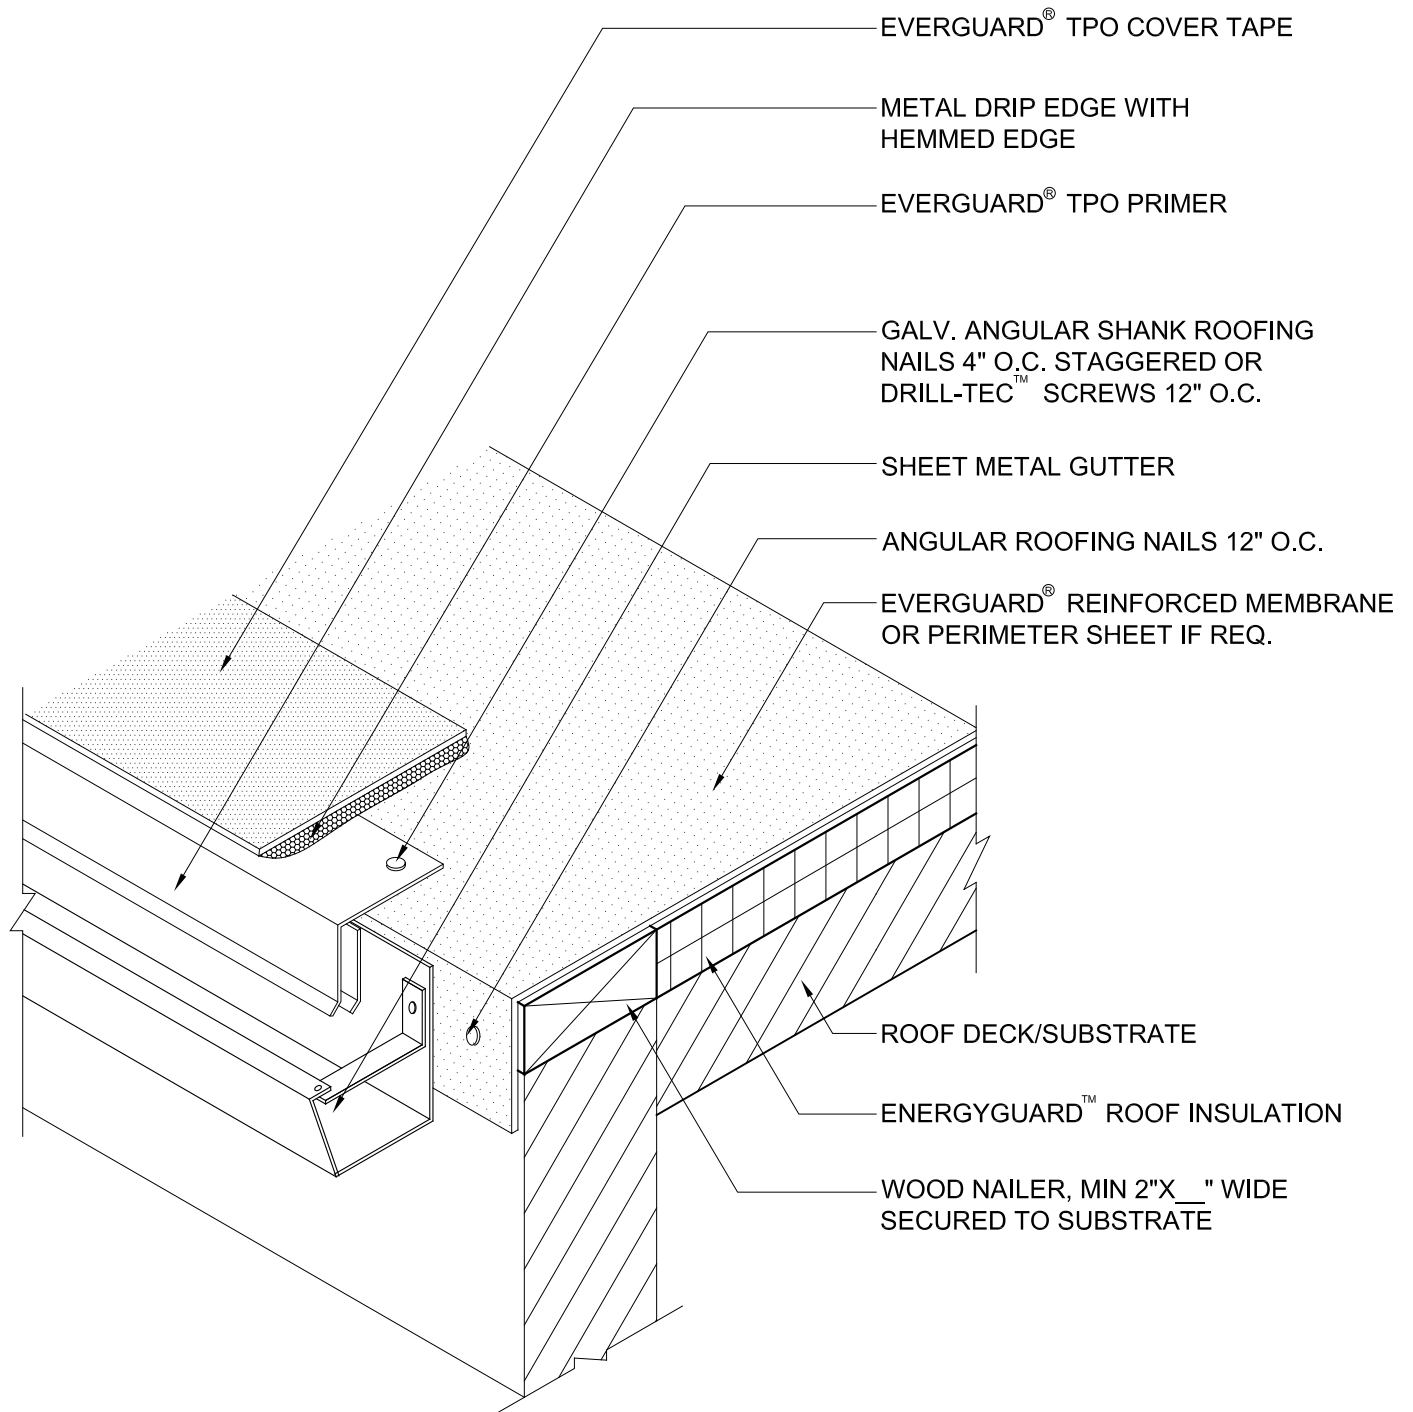

EverGuard®  
Gutter Edge Wiyth TPO Cover Tape  
MA/FA/BA 214

Diagram

Updated: 7/07

*Quality You Can Trust Since 1886...  
From North America's Largest Roofing Manufacturer™*

**NOTE:**

1. BE SURE TO CLEAN METAL AND MEMBRANE WITH TPO CLEANER BEFORE ADDING PRIMER AND COVER TAPE.
2. TPO COVER TAPE ONLY TO BE USED WITH TPO MEMBRANE SYSTEMS.