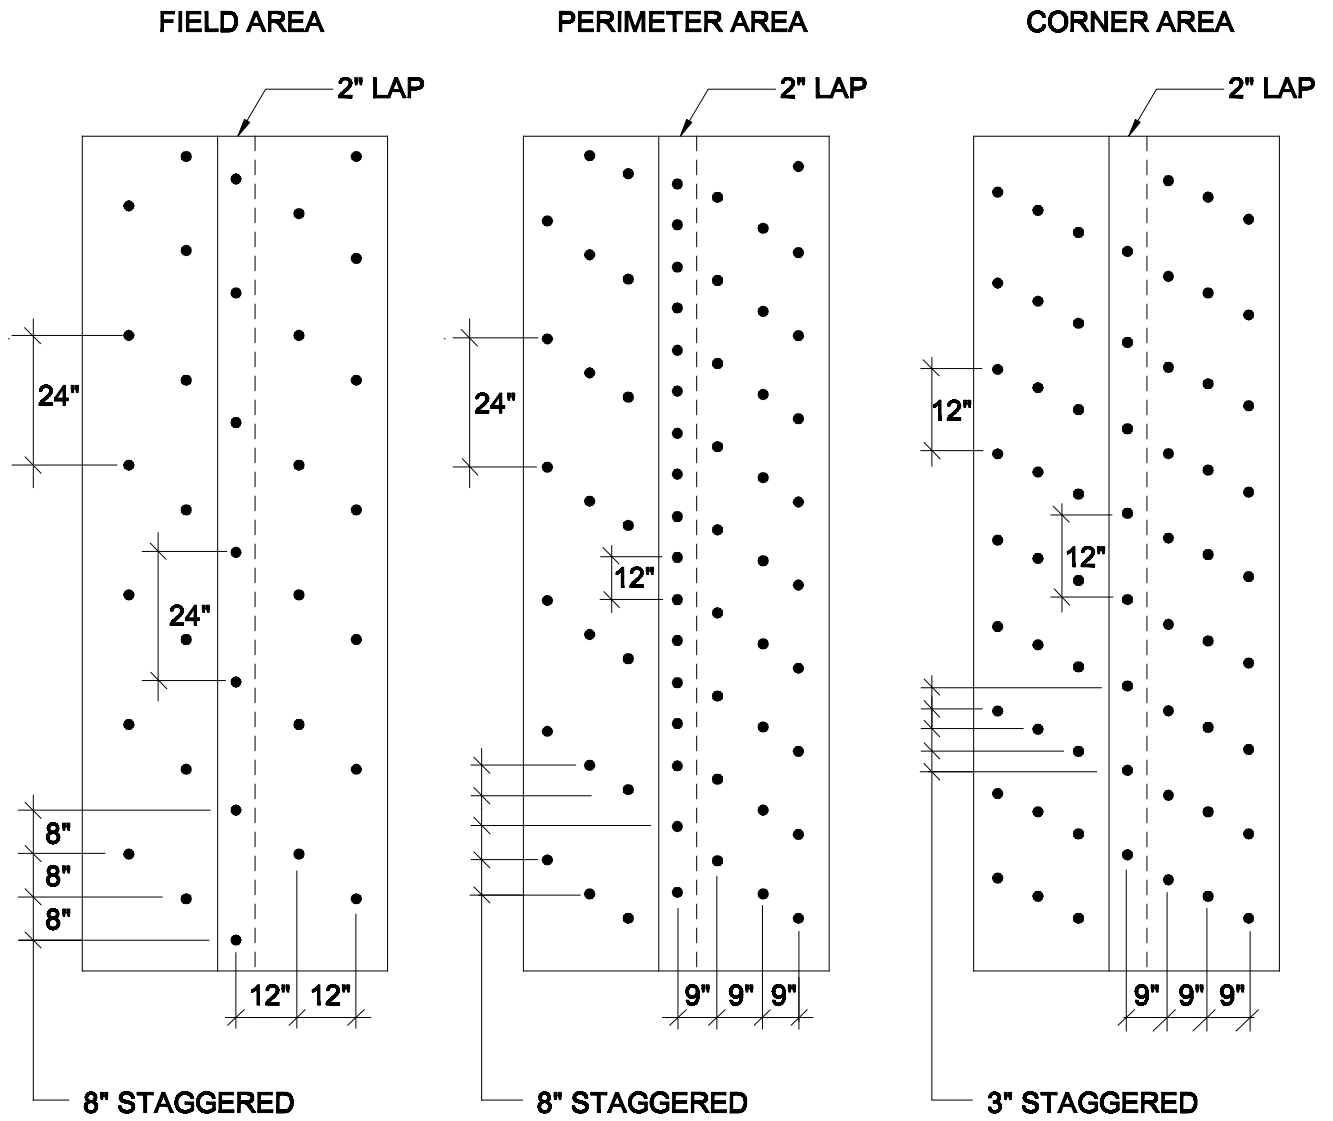

EverGuard®
Base Sheet Fastening Patterns
FA 120

Diagram

Updated: 1/07

*Quality You Can Trust Since 1886...
From North America's Largest Roofing Manufacturer™*

39 3/8" FIBERGLASS
BASE SHEET

NOTE:

REFERENCE SPECIFIC SYSTEM/INSULATION TYPE AND THINKNESS REQUIREMENTS

BASE SHEET FASTENING PATTERNS

DRAWING #

FA 120

SCALE
N.T.S.

ISSUE/ REVISION DATE
1-01-07