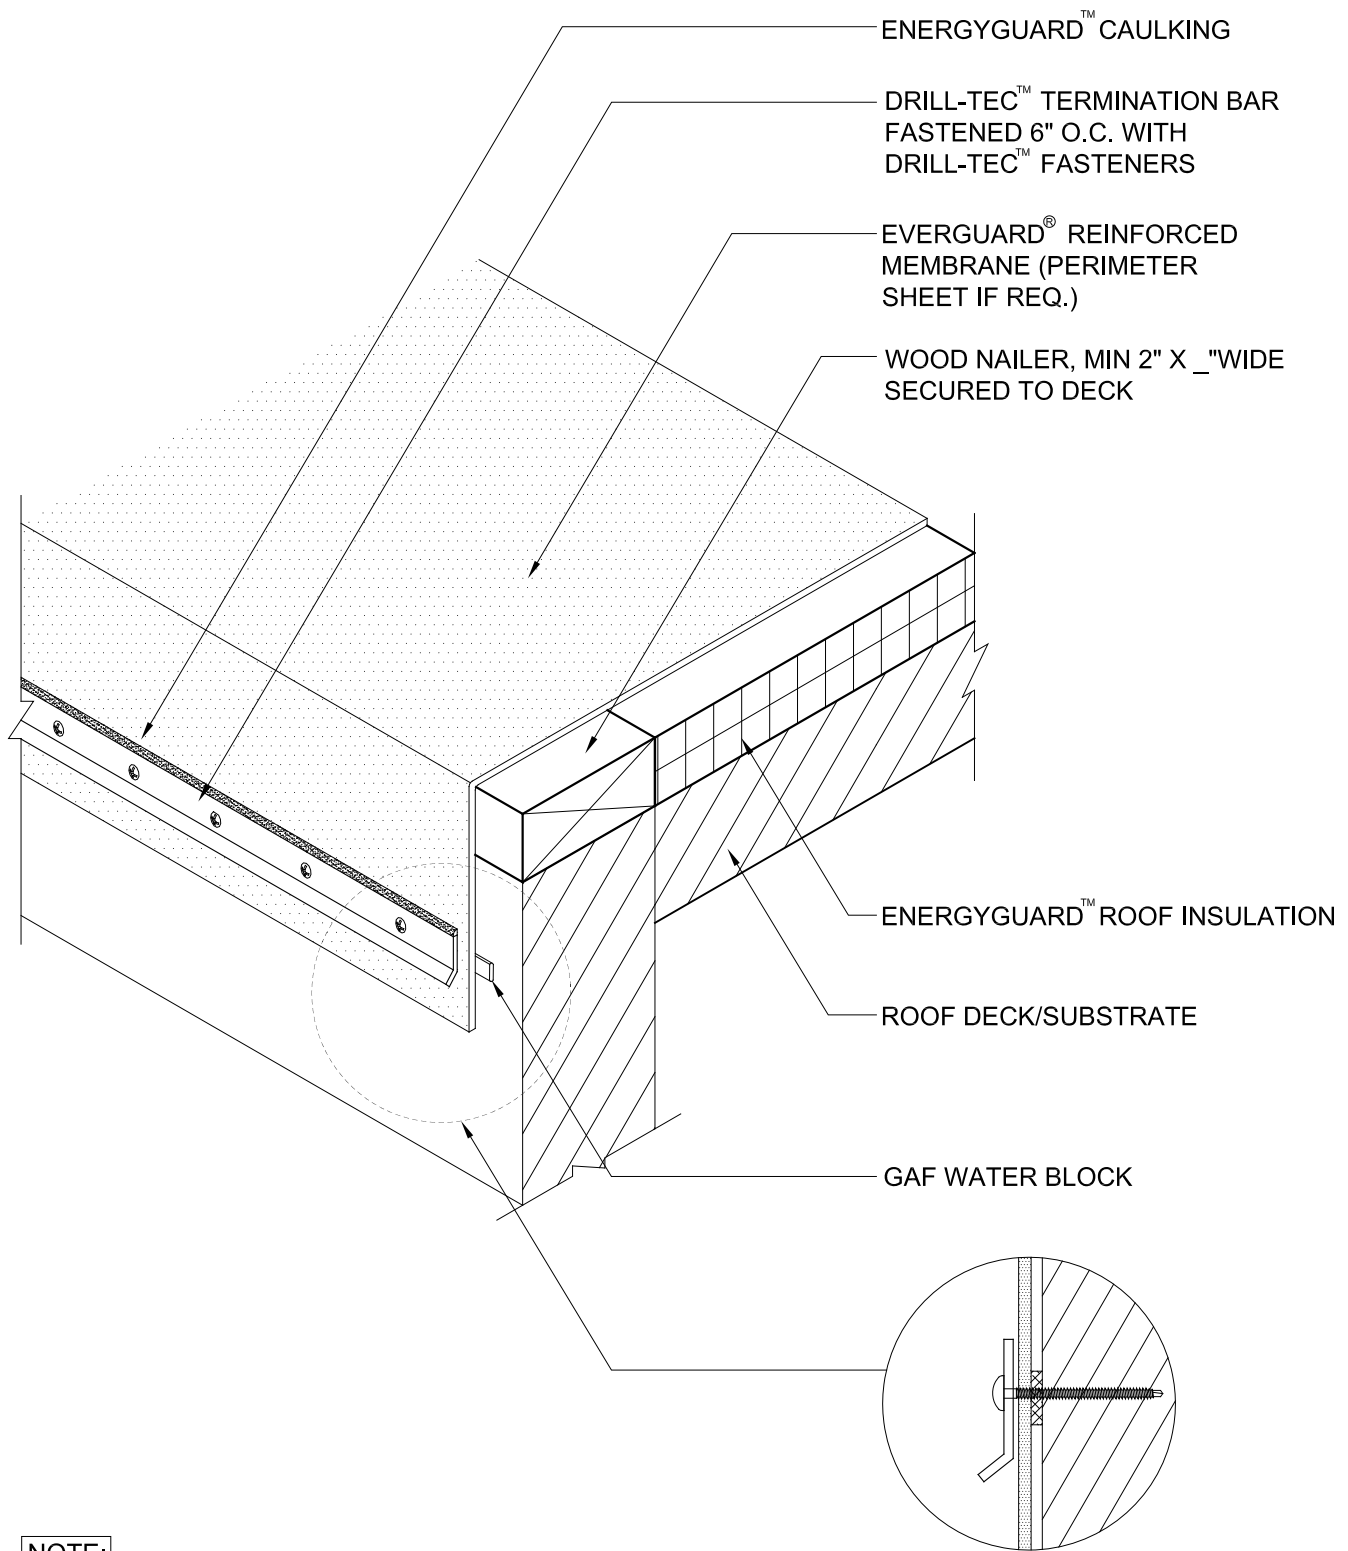

EverGuard®
Termination Bar Roof Edge
MA/FA 208

Diagram

Updated: 11/06

*Quality You Can Trust Since 1886...
From North America's Largest Roofing Manufacturer™*

NOTE:

1. MAXIMUM 15 YEAR GUARANTEED SYSTEMS ONLY.
2. EVERGUARD® ADHESIVE/ASPALT (NOT SHOWN) REQ'D FOR FA SYSTEMS.
3. TERMINATION BAR MUST BE FASTENED 6" O.C. FOR THIS DETAIL.

TERMINATION BAR ROOF EDGE

15 YEAR WARRANTY MAX

DRAWING #

MA/FA 208

SCALE

N.T.S.

ISSUE/ REVISION DATE

11-01-06