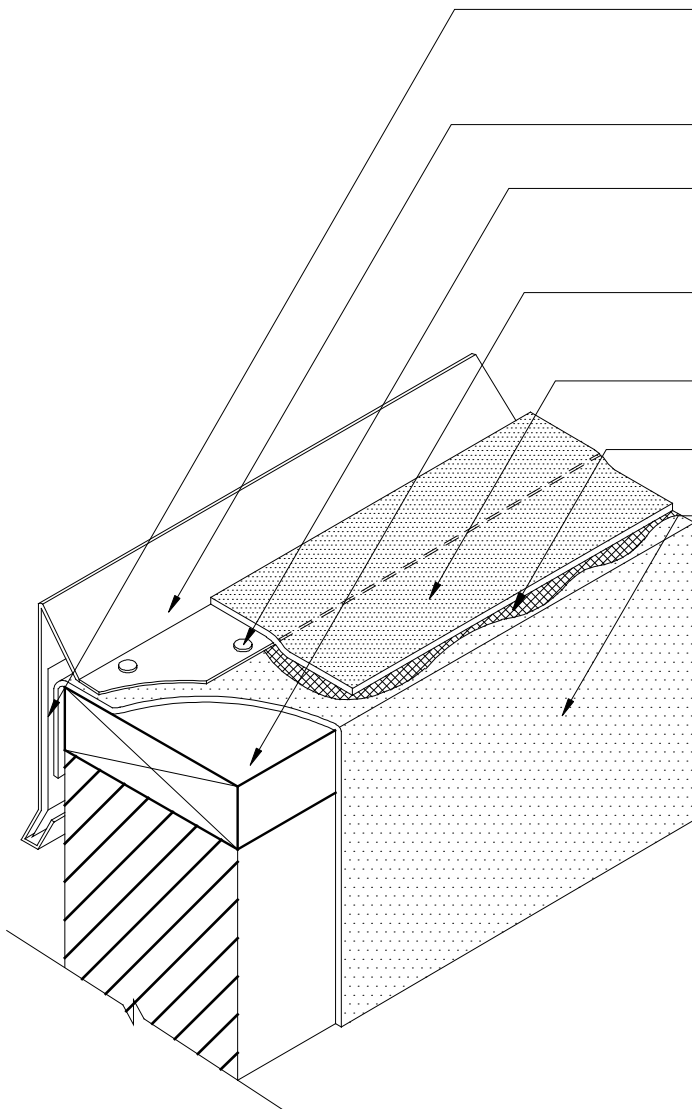

EverGuard®
Parapet Wall With
Metal Edge and TPO Cover Tape
MA/FA/BA 316

Diagram

Updated: 11/06

*Quality You Can Trust Since 1886...
From North America's Largest Roofing Manufacturer™*

24 GAUGE CONTINUOUS HOOK STRIP
SECURED WITH DRILL-TEC™ FASTENERS
@ 12" O.C.

METAL EDGE

RING SHANK GALVANIZED NAILS @
4" O.C. STAGGERED OR DRILL-TEC™
SCREWS 12" O.C.

WOOD NAILER MIN 2" X ___" SECURED TO
DECK

EVERGUARD® TPO COVER TAPE

EVERGUARD® TPO PRIMER

EVERGUARD® REINFORCED MEMBRANE

PARAPET WALL WITH METAL EDGE AND TPO COVER TAPE

15 YR MAX TPO WARRANTY

DRAWING #

MA/FA/BA 316

SCALE

N.T.S.

ISSUE/ REVISION DATE

11-01-06