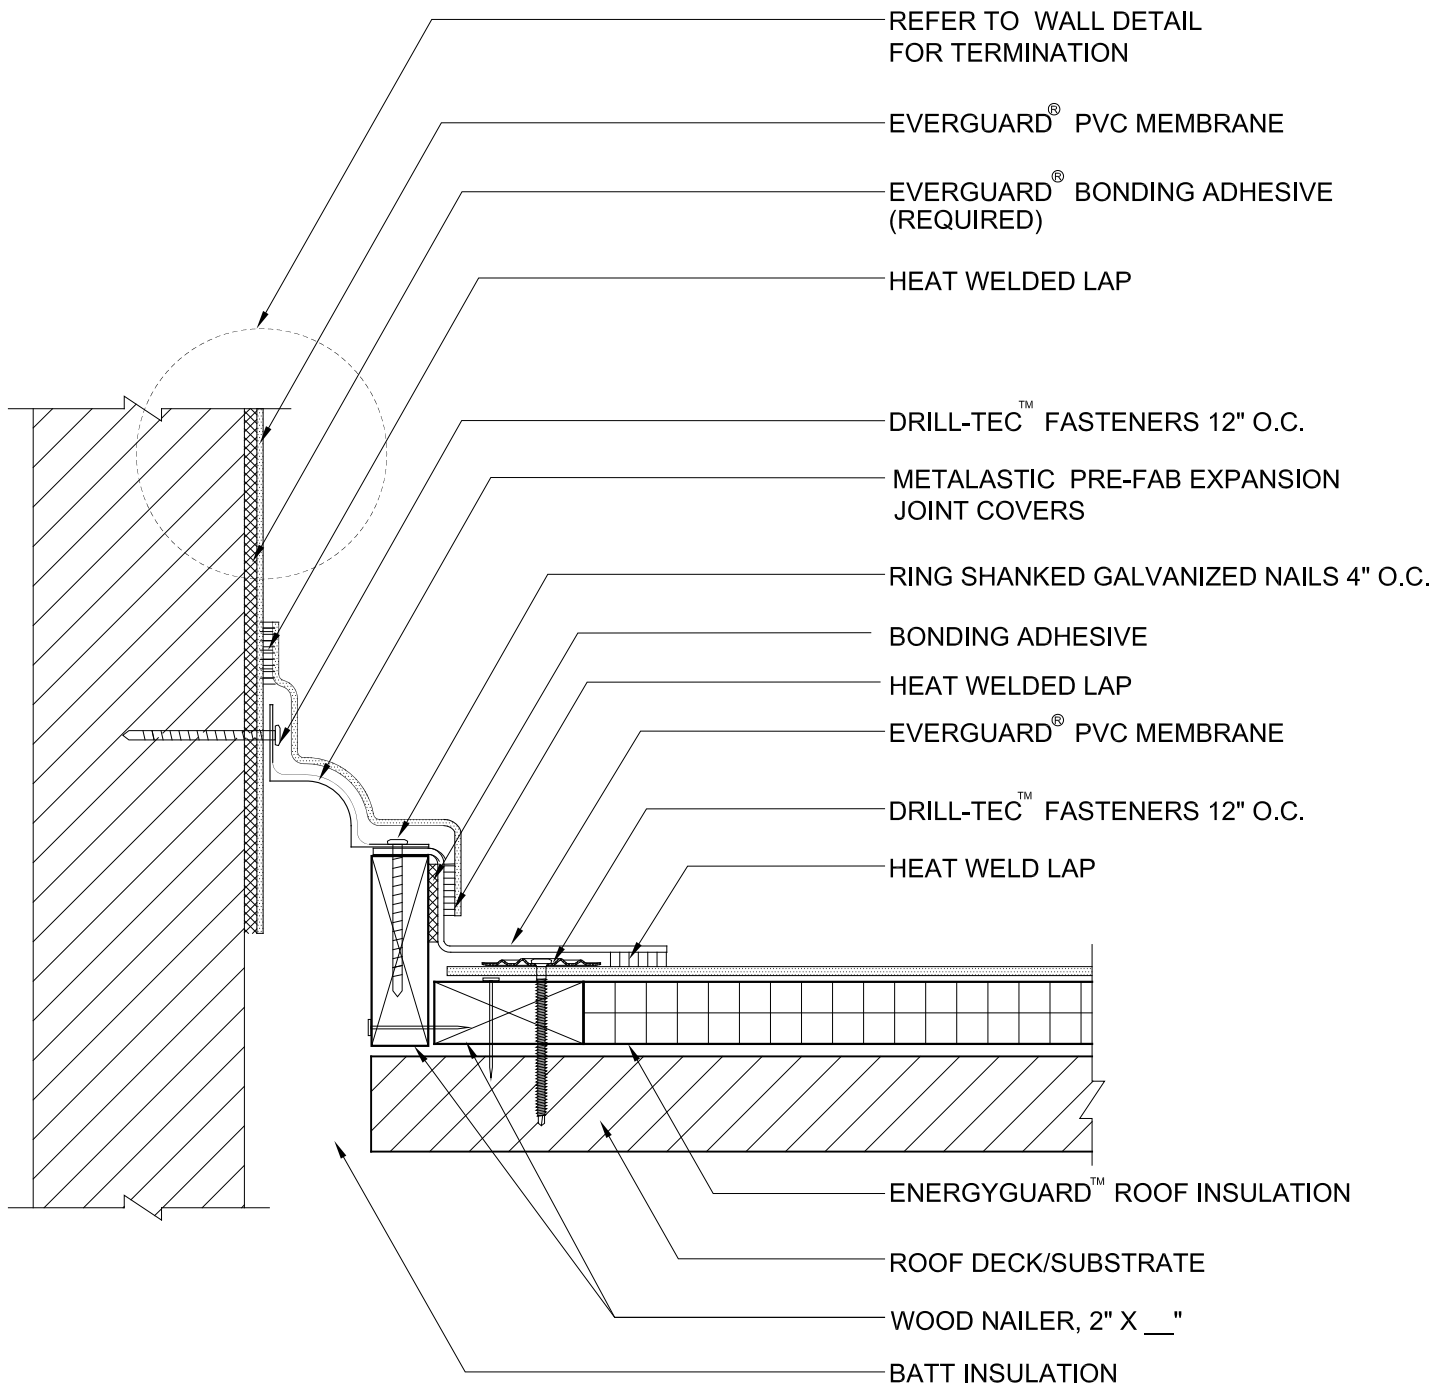

EverGuard®
Metalastic Wall Expansion
Joint - Curb Type
MA/FA/BA 404C

Diagram

Updated: 7/07

*Quality You Can Trust Since 1886...
From North America's Largest Roofing Manufacturer™*

NOTE:

1. ALL FLASHINGS ON EXPANSION JOINTS MUST BE ADHERED.

METALASTIC WALL EXPANSION JOINT - CURB TYPE

PVC ONLY

DRAWING #
MA/FA/BA 404C

SCALE	ISSUE/ REVISION DATE
N.T.S.	7-01-07