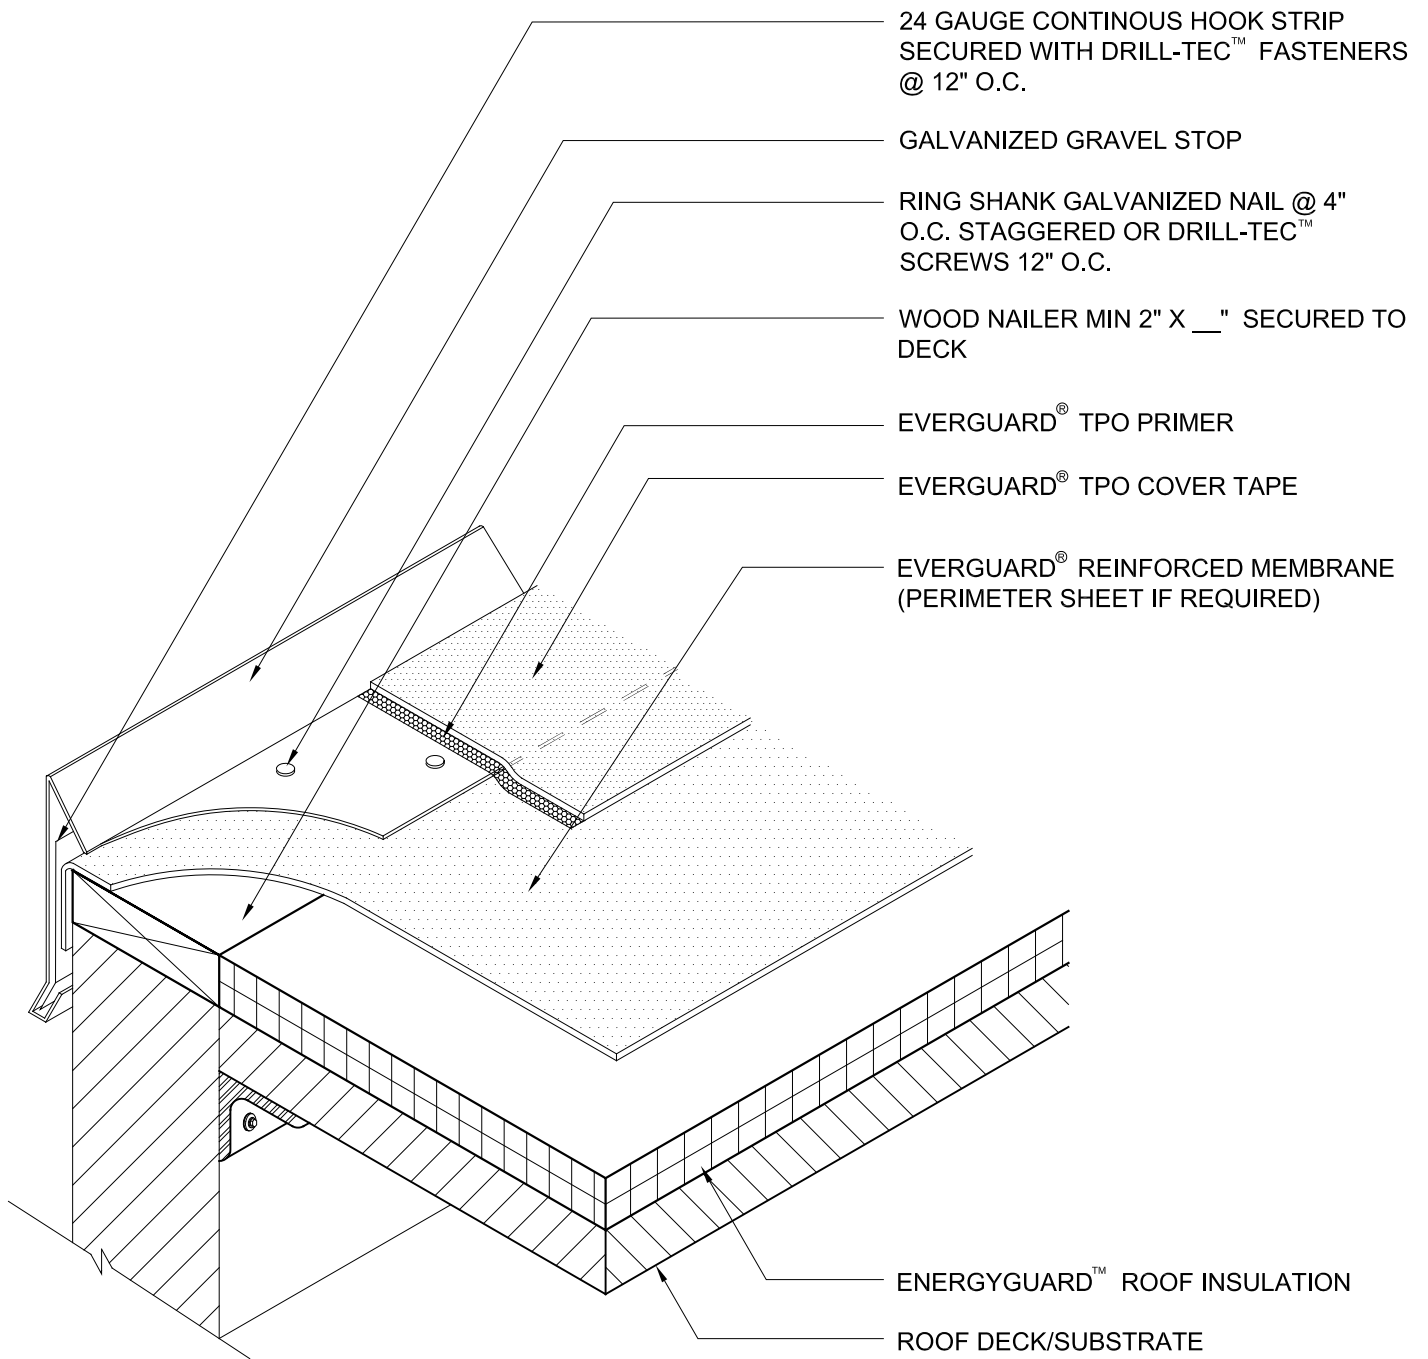

EverGuard®
Roof Edge With TPO Cover Tape
MA/FA/BA 213

Diagram

Updated: 7/07

*Quality You Can Trust Since 1886...
From North America's Largest Roofing Manufacturer™*

NOTE:

1. BE SURE TO CLEAN METAL AND MEMBRANE WITH TPO CLEANER BEFORE ADDING PRIMER AND COVER TAPE.
2. TPO COVER TAPE ONLY TO BE USED WITH TPO MEMBRANE SYSTEMS

ROOF EDGE WITH TPO COVER TAPE

15 YEAR WARRANTY MAX

DRAWING #

MA/FA/BA 213

SCALE

N.T.S.

ISSUE/ REVISION DATE

7-01-07