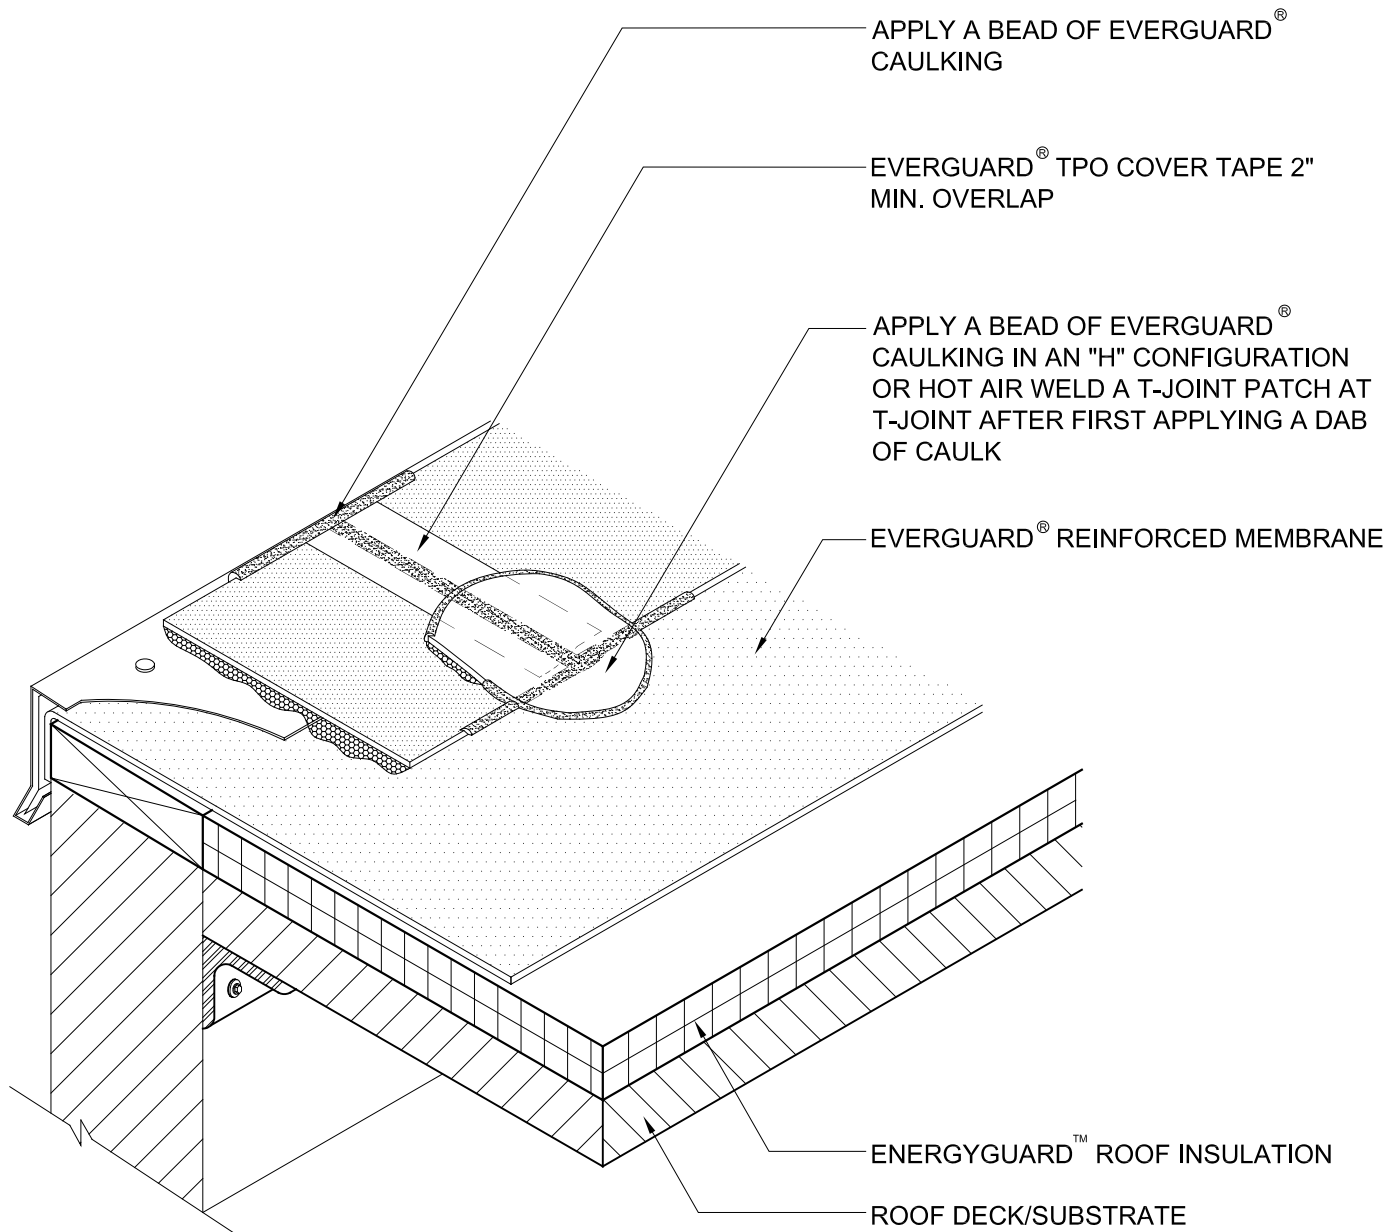

EverGuard®
TPO Cover Tape Overlap at Roof Edge
MA/FA/BA 215

Diagram

Updated: 7/07

*Quality You Can Trust Since 1886...
From North America's Largest Roofing Manufacturer™*

NOTE:

1. EVERGUARD® CAULKING REQUIRED WHEN ROOF SLOPE IS 1" PER FOOT OR GREATER AT INSIDE EDGE OF COVER TAPE.
2. TPO COVER TAPE ONLY TO BE USED WITH TPO MEMBRANE SYSTEMS.

TPO COVER TAPE OVERLAP AT ROOF EDGE

15 YEAR MAX WARRANTY

DRAWING #

MA/FA/BA 215

SCALE	ISSUE/ REVISION DATE
N.T.S.	7-01-07