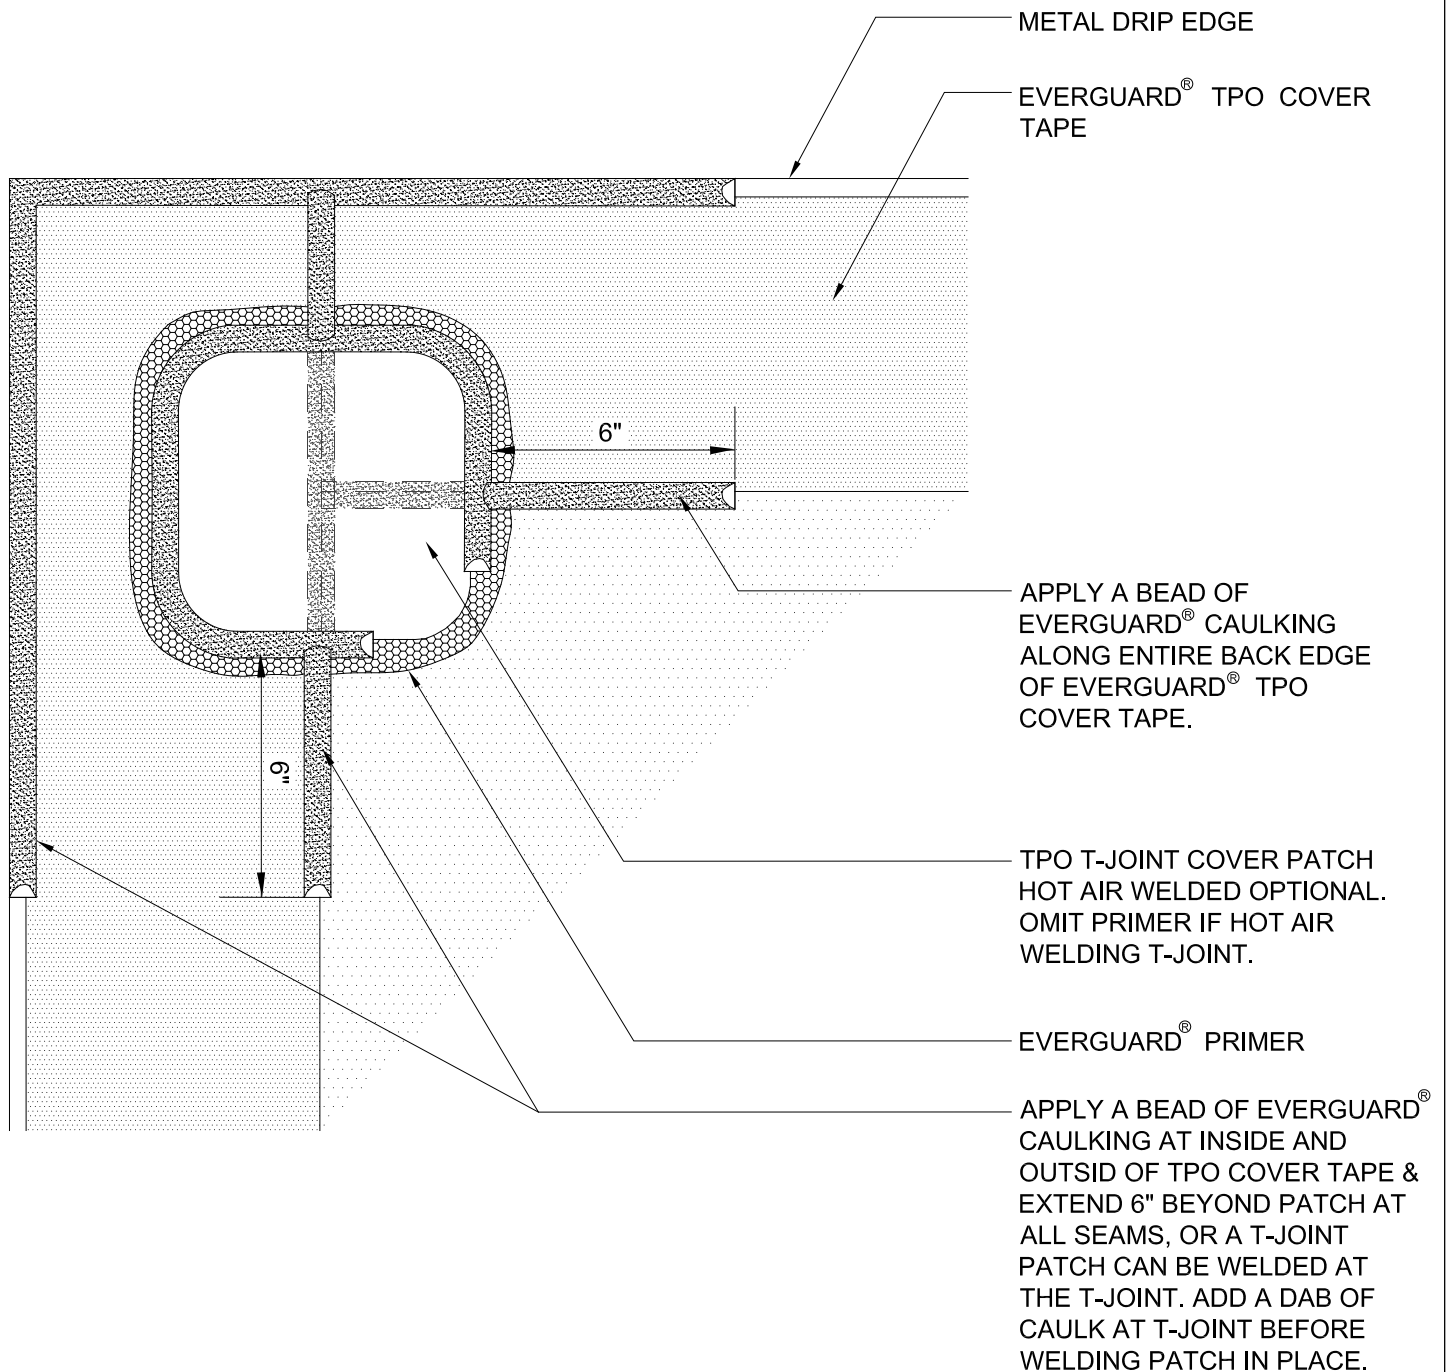

EverGuard®  
T-Joint Detail Corner  
MA/FA/BA 216

Diagram

Updated: 7/07

*Quality You Can Trust Since 1886...  
From North America's Largest Roofing Manufacturer™*

**NOTE:**

1. TPO COVER TAPE ONLY TO BE USED WITH TPO MEMBRANE SYSTEMS.