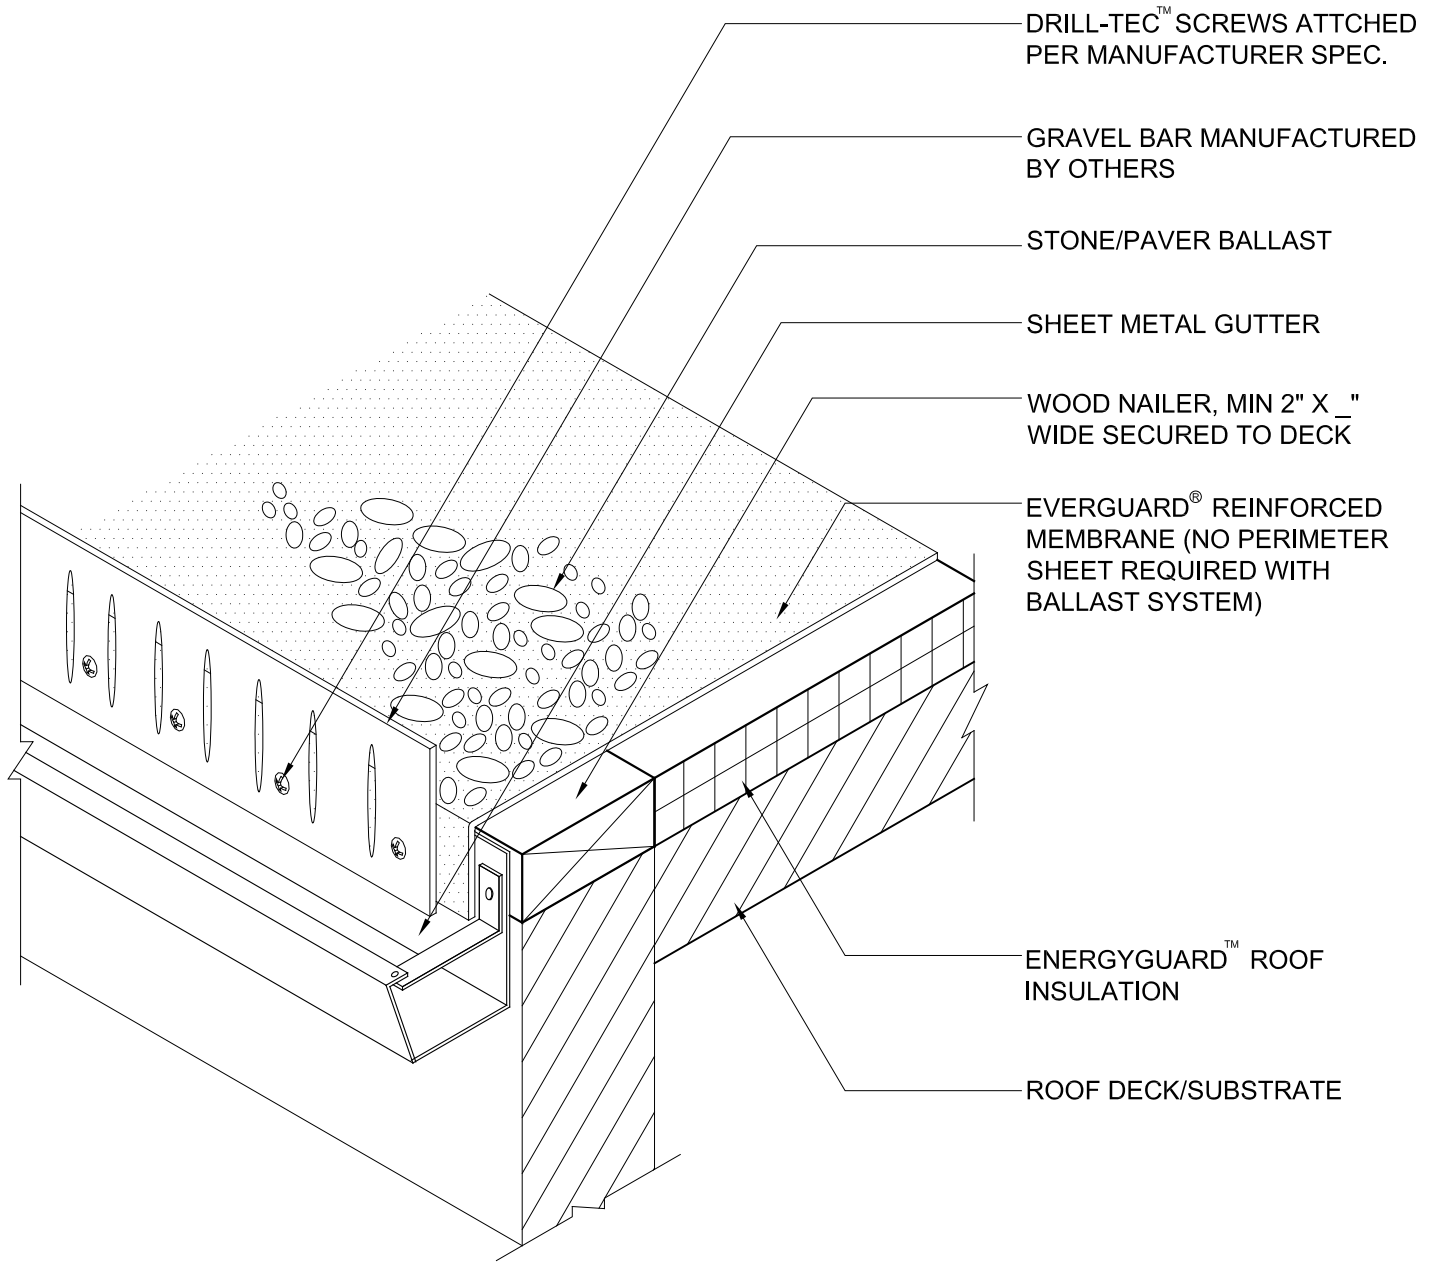

EverGuard®
Metal Edge Detail
BA 217

Diagram

Updated: 11/06

*Quality You Can Trust Since 1886...
From North America's Largest Roofing Manufacturer™*

NOTE:

1. GUTTER IS OPTIONAL.