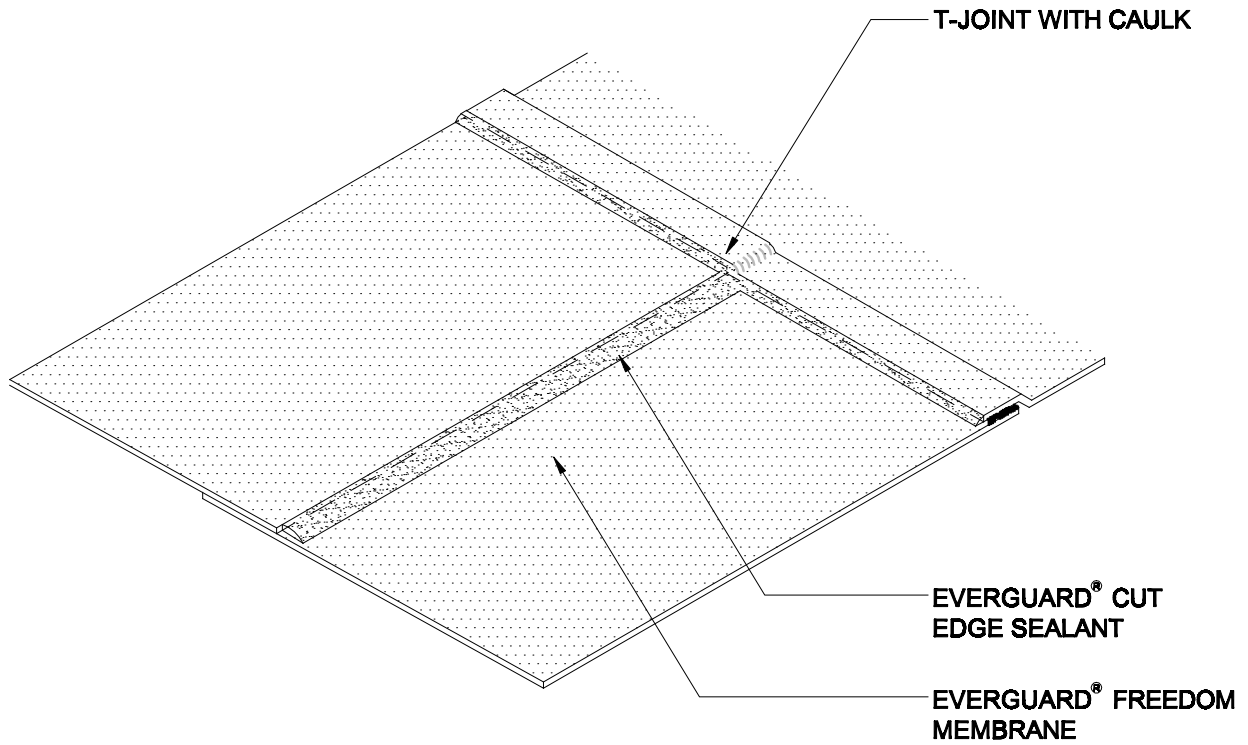

# Freedom™ T-Joint Detail FD 105

Diagram

Updated: 11/06

*Quality You Can Trust Since 1886...  
From North America's Largest Roofing Manufacturer™*

**RS MAX 10 YR WARRANTY**

**NOTE:**

1. APPLY EVERGUARD® TPO CUT EDGE SEALANT TO ALL RAPID SEAM EDGES (REFER TO DETAIL FD 115).

**T-JOINT DETAIL**

**FREEDOM RS ONLY**

**DRAWING #**

**FD 105**

**SCALE**

**N.T.S.**

**ISSUE/ REVISION DATE**

**11-01-06**