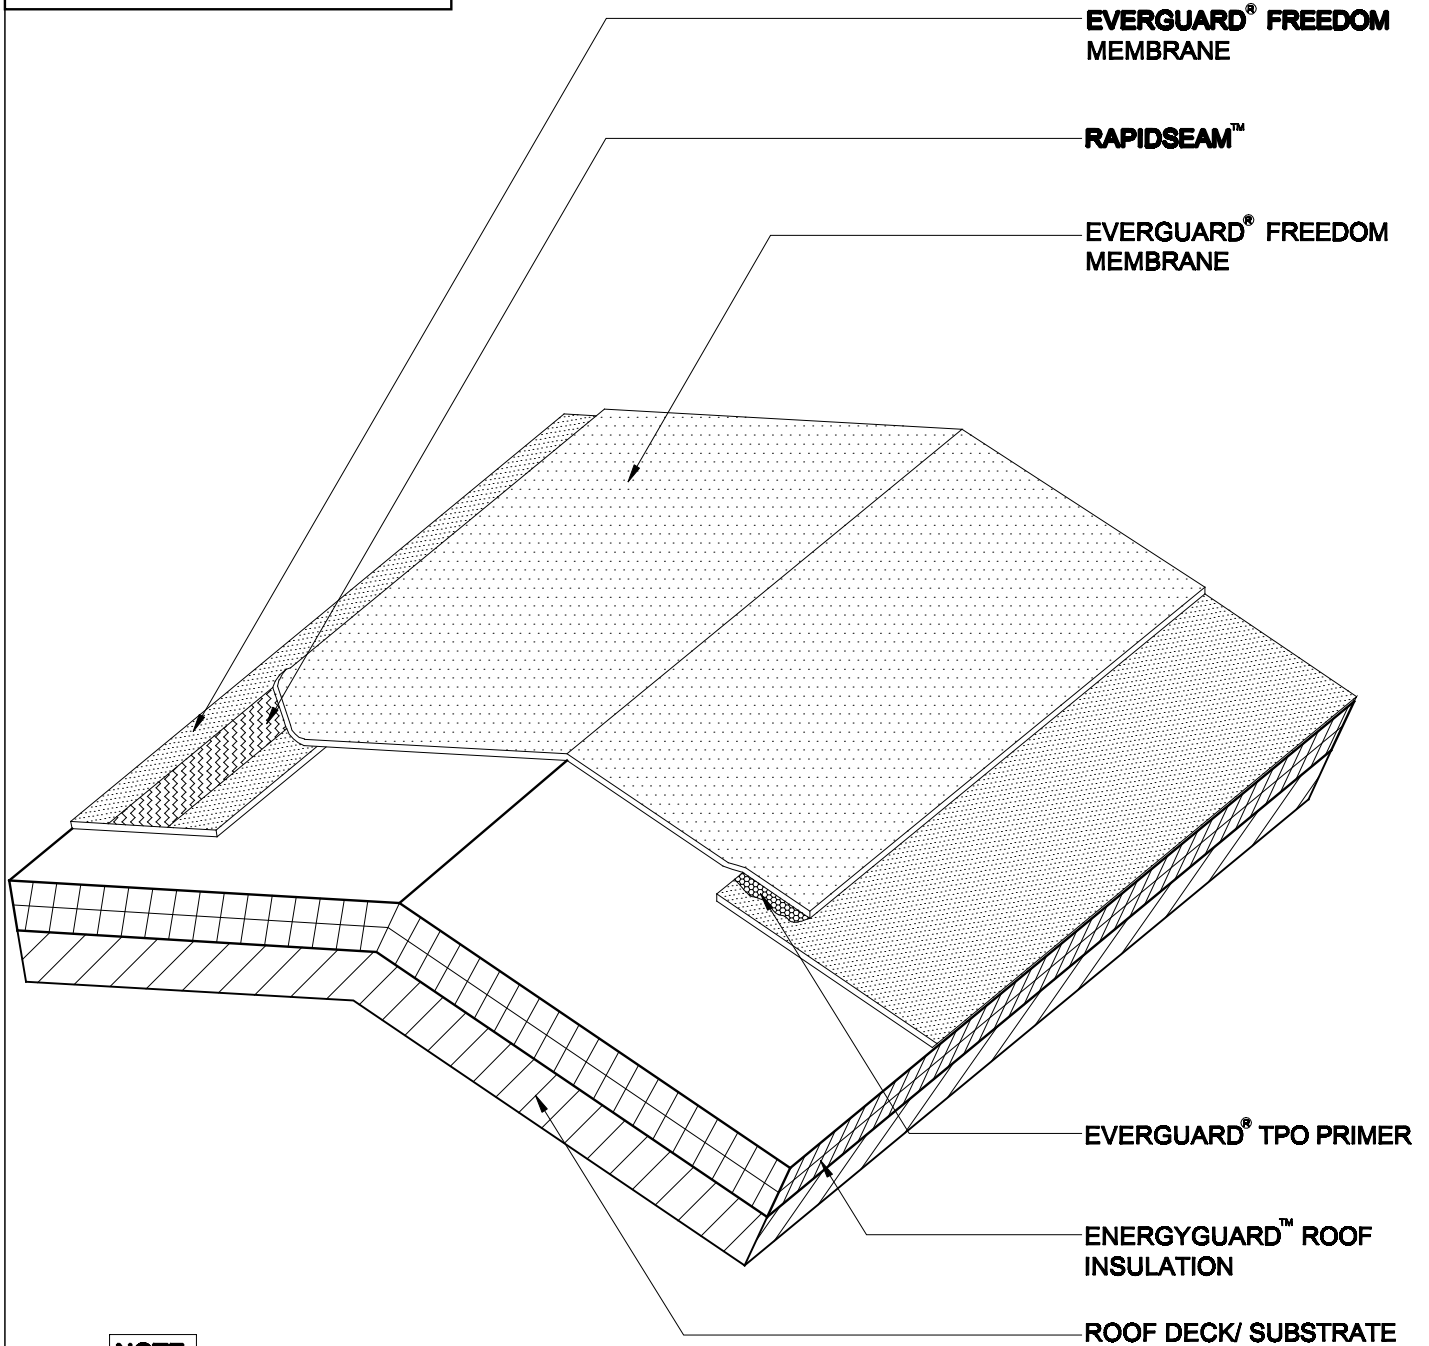

# Freedom™ Ridge Detail FD 110

Diagram

Updated: 11/06

*Quality You Can Trust Since 1886...  
From North America's Largest Roofing Manufacturer™*

**RS MAX 10 YR WARRANTY**

**NOTE:**

**1. FOR INSULATION THICKNESS GREATER THAN 8" CONTACT GAF CONTRACTOR SERVICES FOR ALTERNATE MEMBRANE ATTACHMENT REQUIREMENTS.**

**2. APPLY EVERGUARD® TPO CUT EDGE SEALANT TO ALL RAPID SEAM EDGES (REFER TO DETAIL FD 115).**

**RIDGE DETAIL**

**FREEDOM RS ONLY**

DRAWING #

**FD 110**

SCALE

N.T.S.

ISSUE/ REVISION DATE