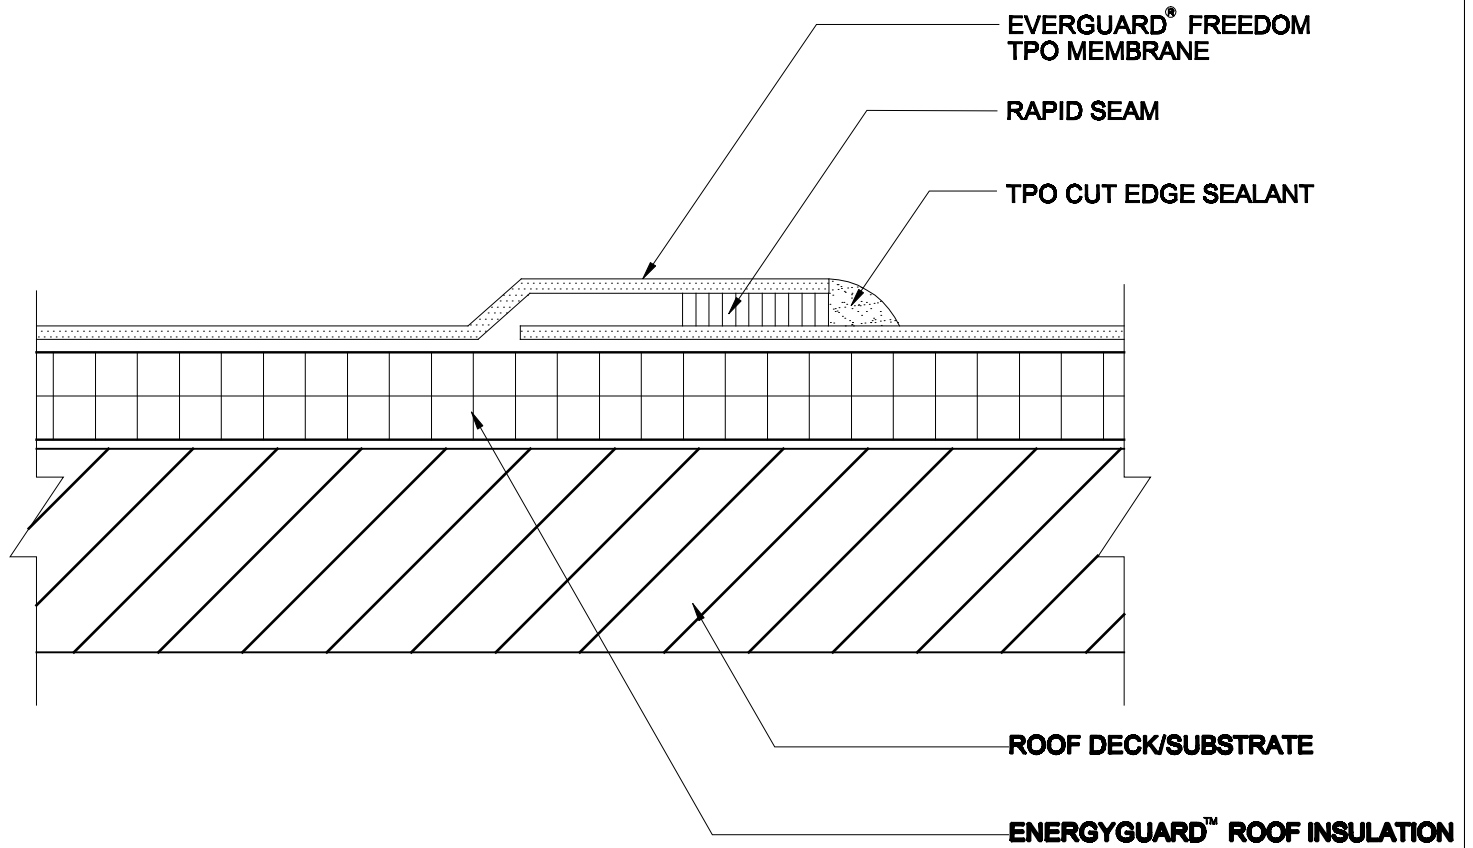

Freedom™
Cut Edge Sealant Detail
FD 115

Diagram

Updated: 11/06

*Quality You Can Trust Since 1886...
From North America's Largest Roofing Manufacturer™*

RS MAX 10 YR WARRANTY

NOTE:

1. APPLY EVERGUARD® TPO CUT EDGE SEALANT TO ALL RAPID SEAM EDGES (REFER TO DETAIL FD 115).

CUT EDGE SEALANT DETAIL

FREEDOM RS ONLY

DRAWING #

FD 115

SCALE
N.T.S.

ISSUE/ REVISION DATE
11-01-06