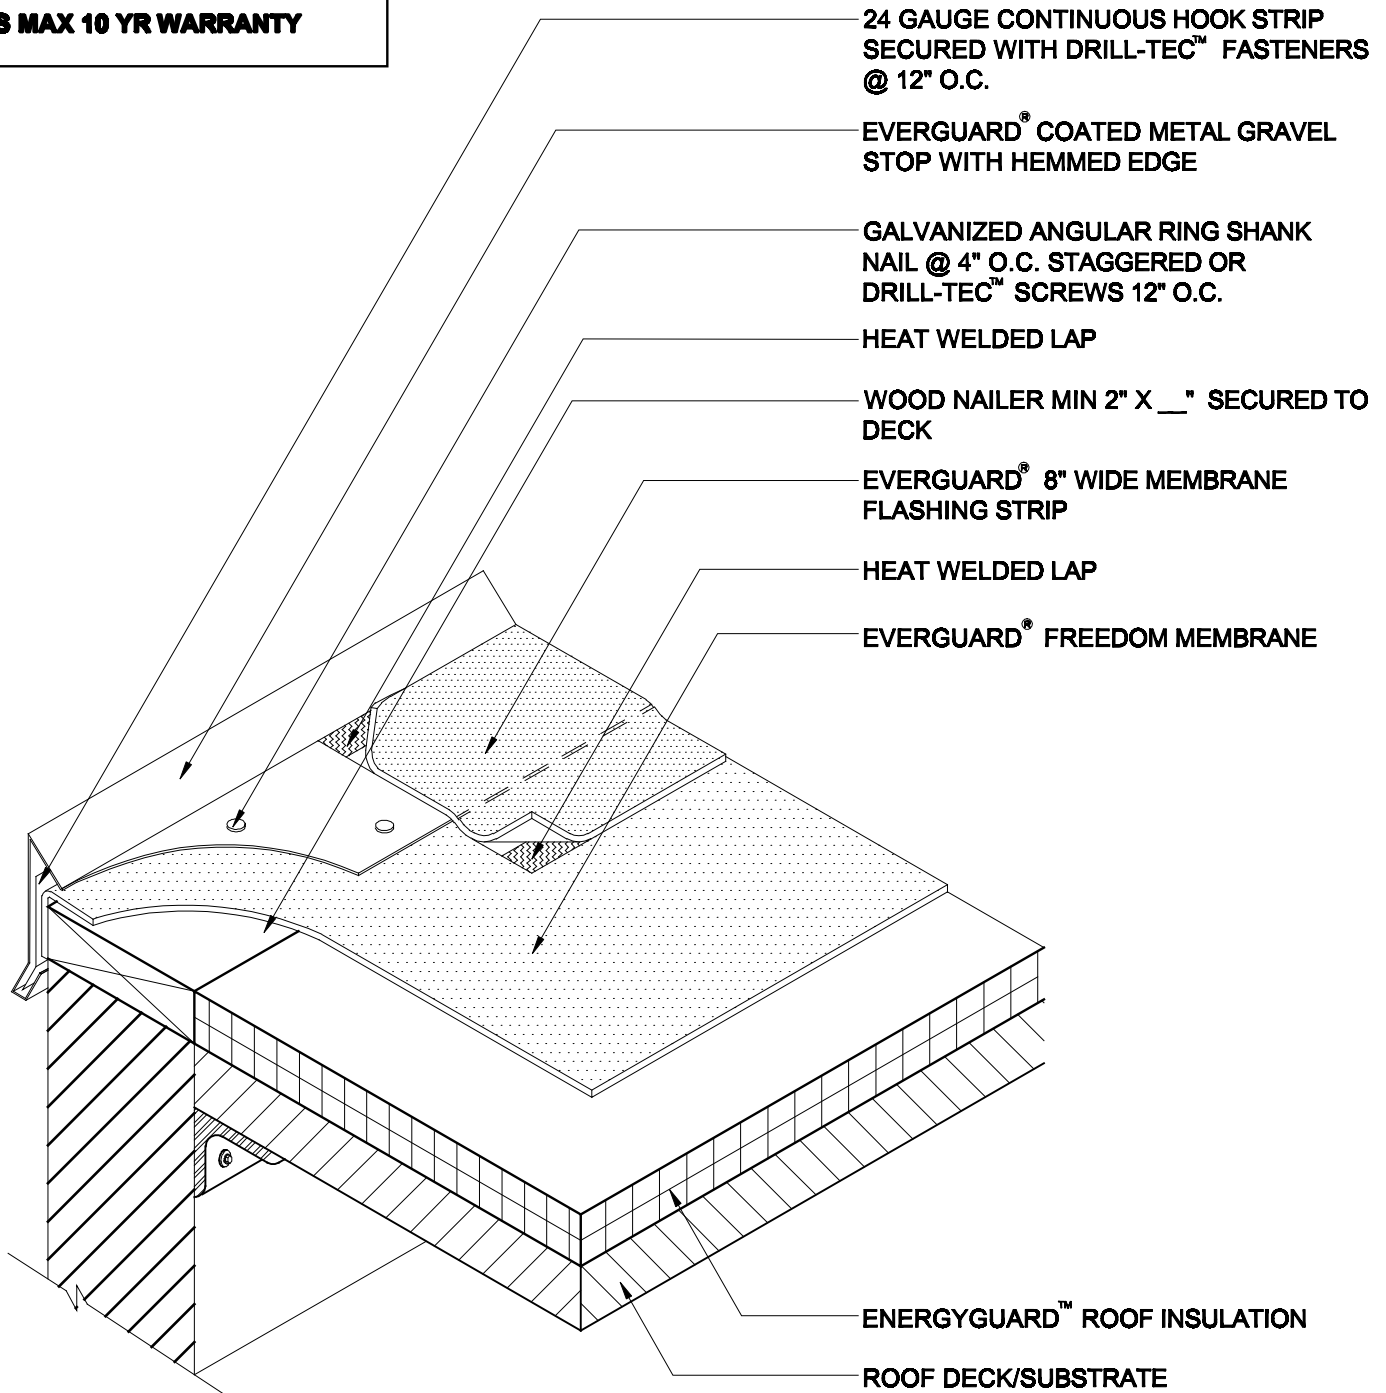

Freedom™
Gravel Stop Coated Metal Roof Edge
FD 202

Diagram

Updated: 11/06

*Quality You Can Trust Since 1886...
From North America's Largest Roofing Manufacturer™*

RS MAX 10 YR WARRANTY

NOTE:

1. ON RAPID SEAM, GAF 8" FREEDOM SHEET OR TPO COVER TAPE AND GAF TPO PRIMER CAN BE USED IN LIEU OF COATED METAL.
2. APPLY EVERGUARD® TPO CUT EDGE SEALANT TO ALL RAPID SEAM EDGES (REFER TO DETAIL FD 115).

**GRAVEL STOP COATED METAL ROOF
EDGE**

FREEDOM RS ONLY

DRAWING #
FD 202

SCALE	ISSUE/ REVISION DATE
N.T.S.	11-01-06