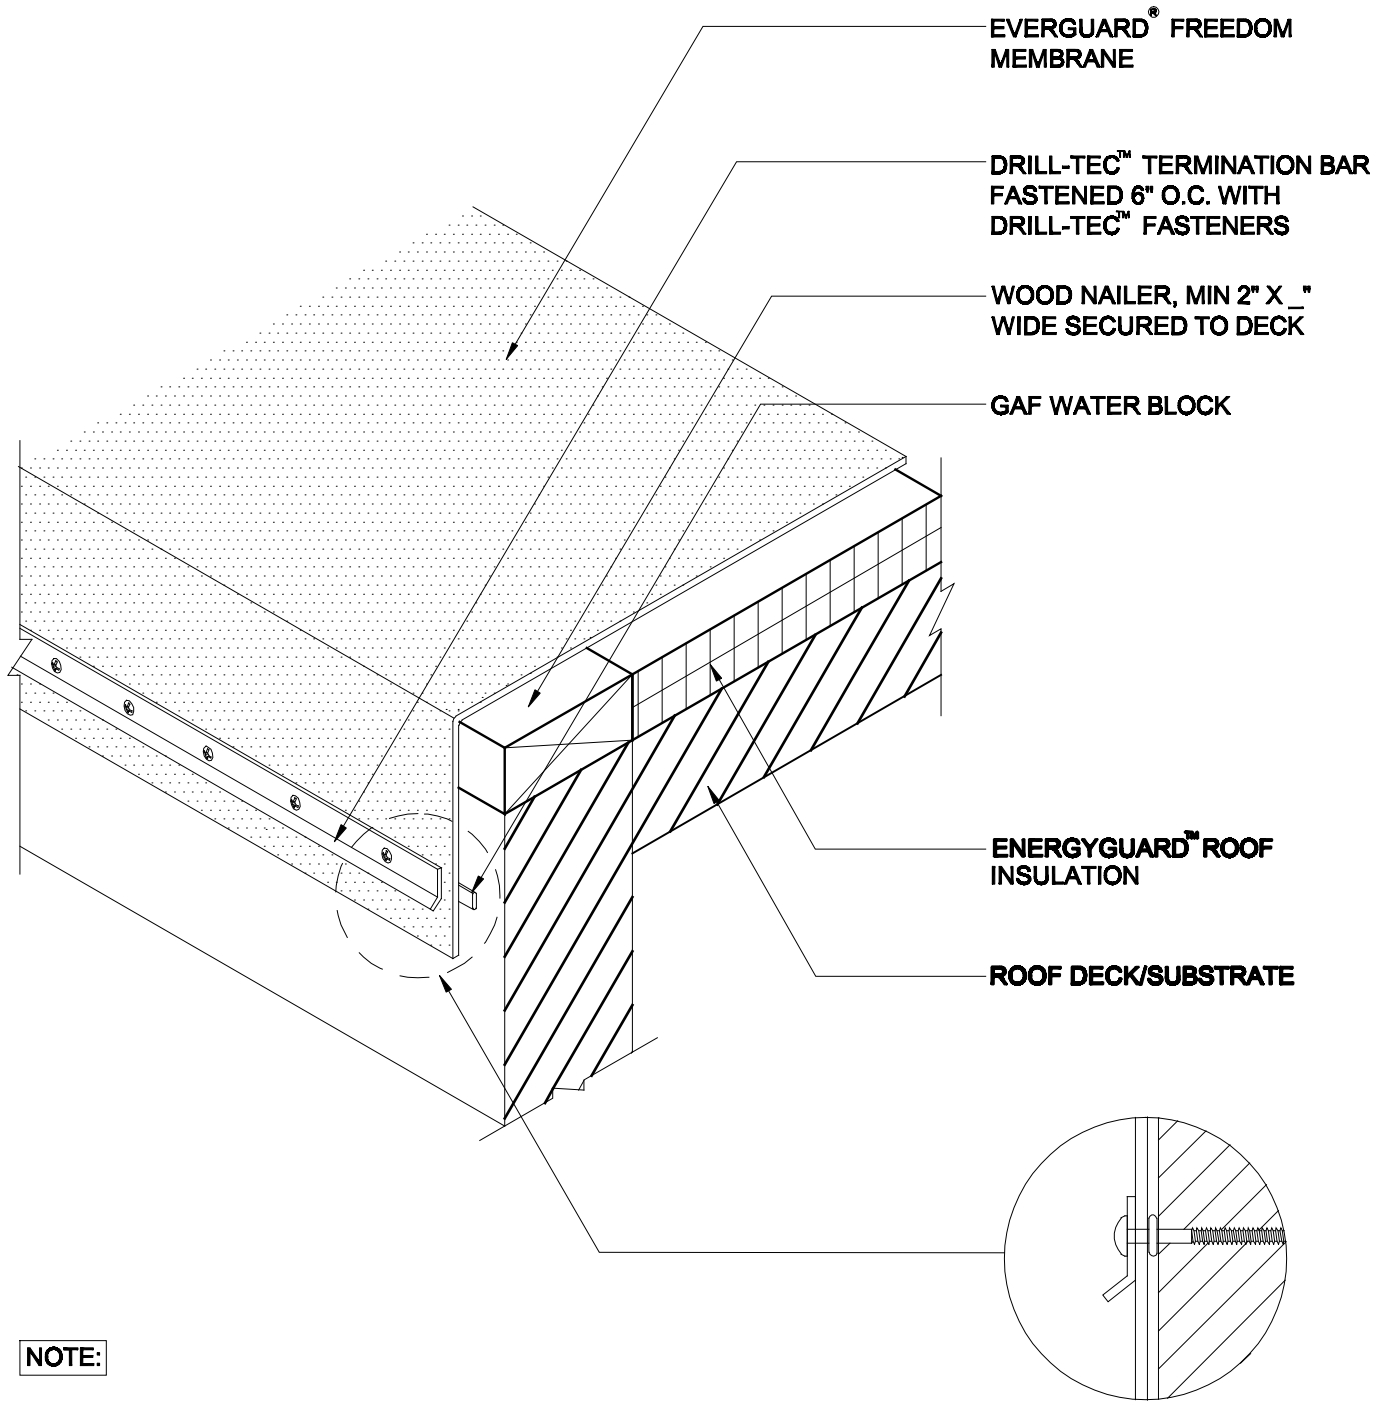

Freedom™
Termination Bar Roof Edge
FD 208

Diagram

Updated: 11/06

*Quality You Can Trust Since 1886...
From North America's Largest Roofing Manufacturer™*

RS MAX 10 YR WARRANTY

TERMINATION BAR ROOF EDGE

FREEDOM HW & RS

DRAWING #
FD 208

SCALE: N.T.S. ISSUE/ REVISION DATE: 11-01-06