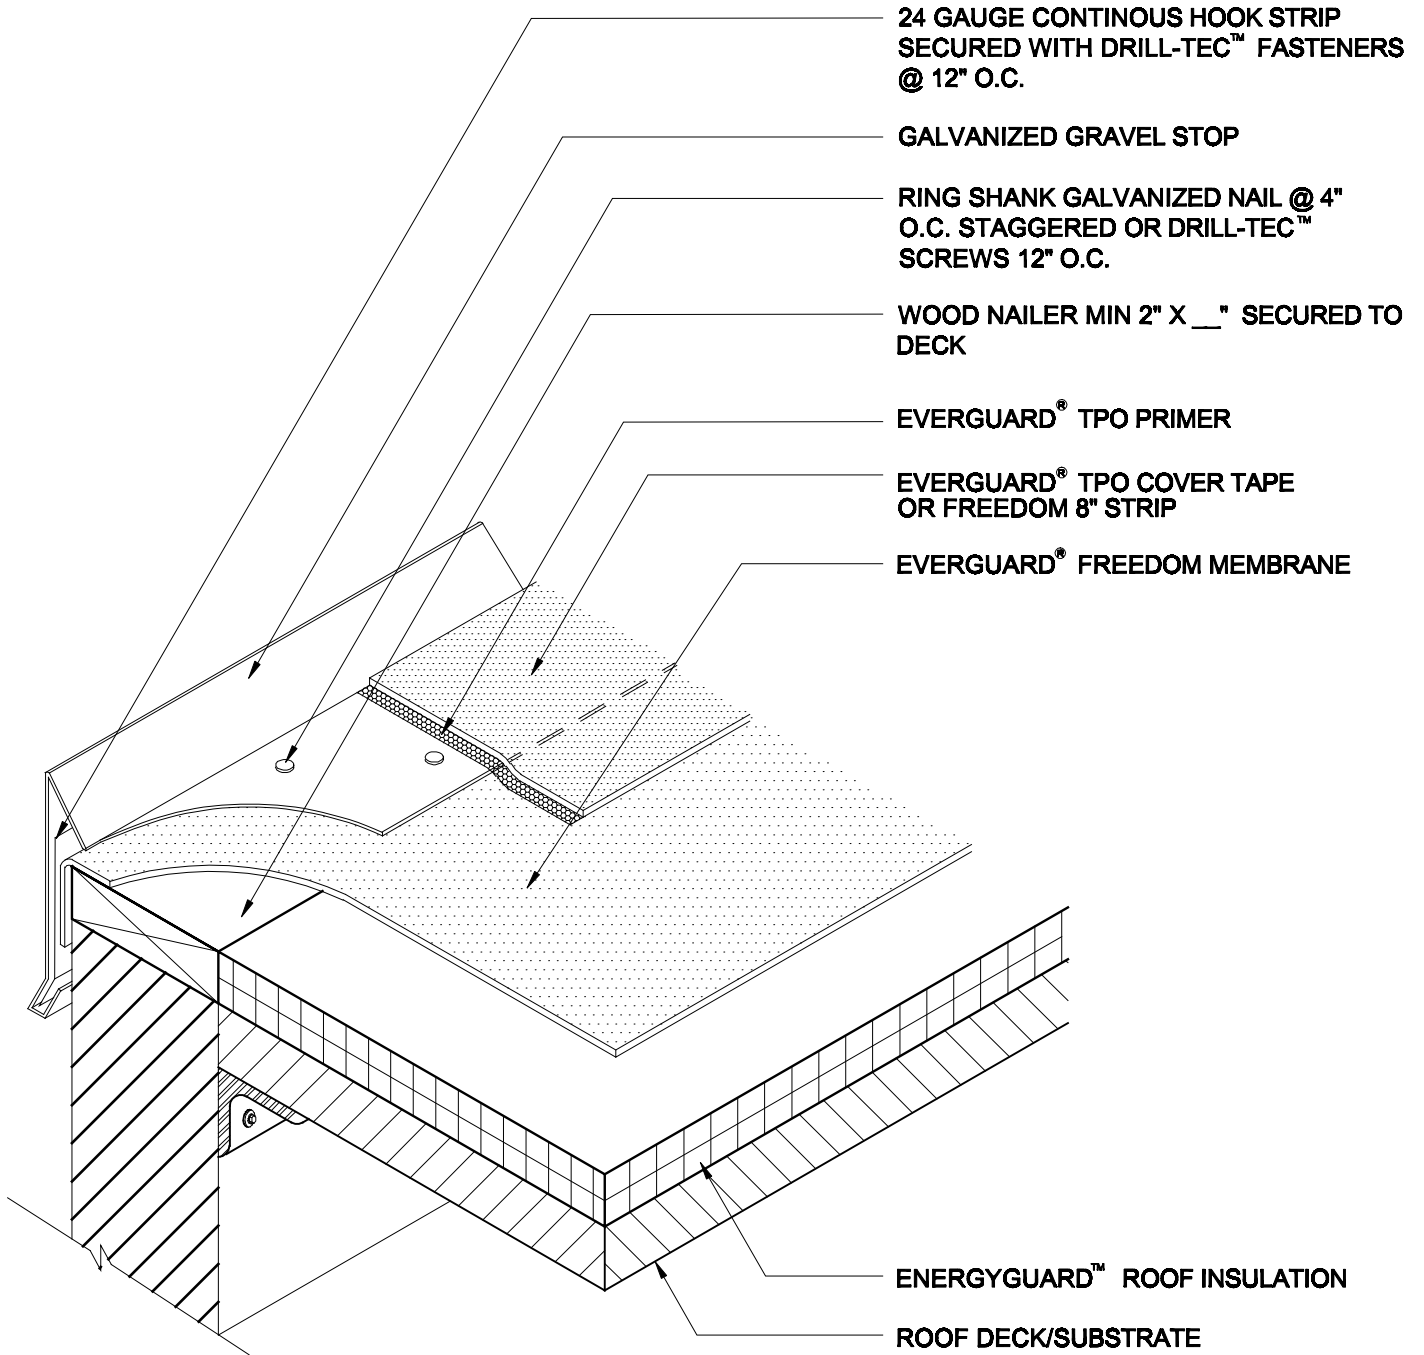

Freedom™
Roof Edge With TPO Cover Tape
FD 213

Diagram

Updated: 11/06

*Quality You Can Trust Since 1886...
From North America's Largest Roofing Manufacturer™*

RS MAX 10 YR WARRANTY

NOTE:

1. APPLY EVERGUARD® TPO CUT EDGE SEALANT TO ALL RAPID SEAM EDGES
(REFER TO DETAIL FD 115).

ROOF EDGE WITH TPO COVER TAPE

FREEDOM RS ONLY

DRAWING #

FD 213

SCALE

N.T.S.

ISSUE/ REVISION DATE

11-01-06