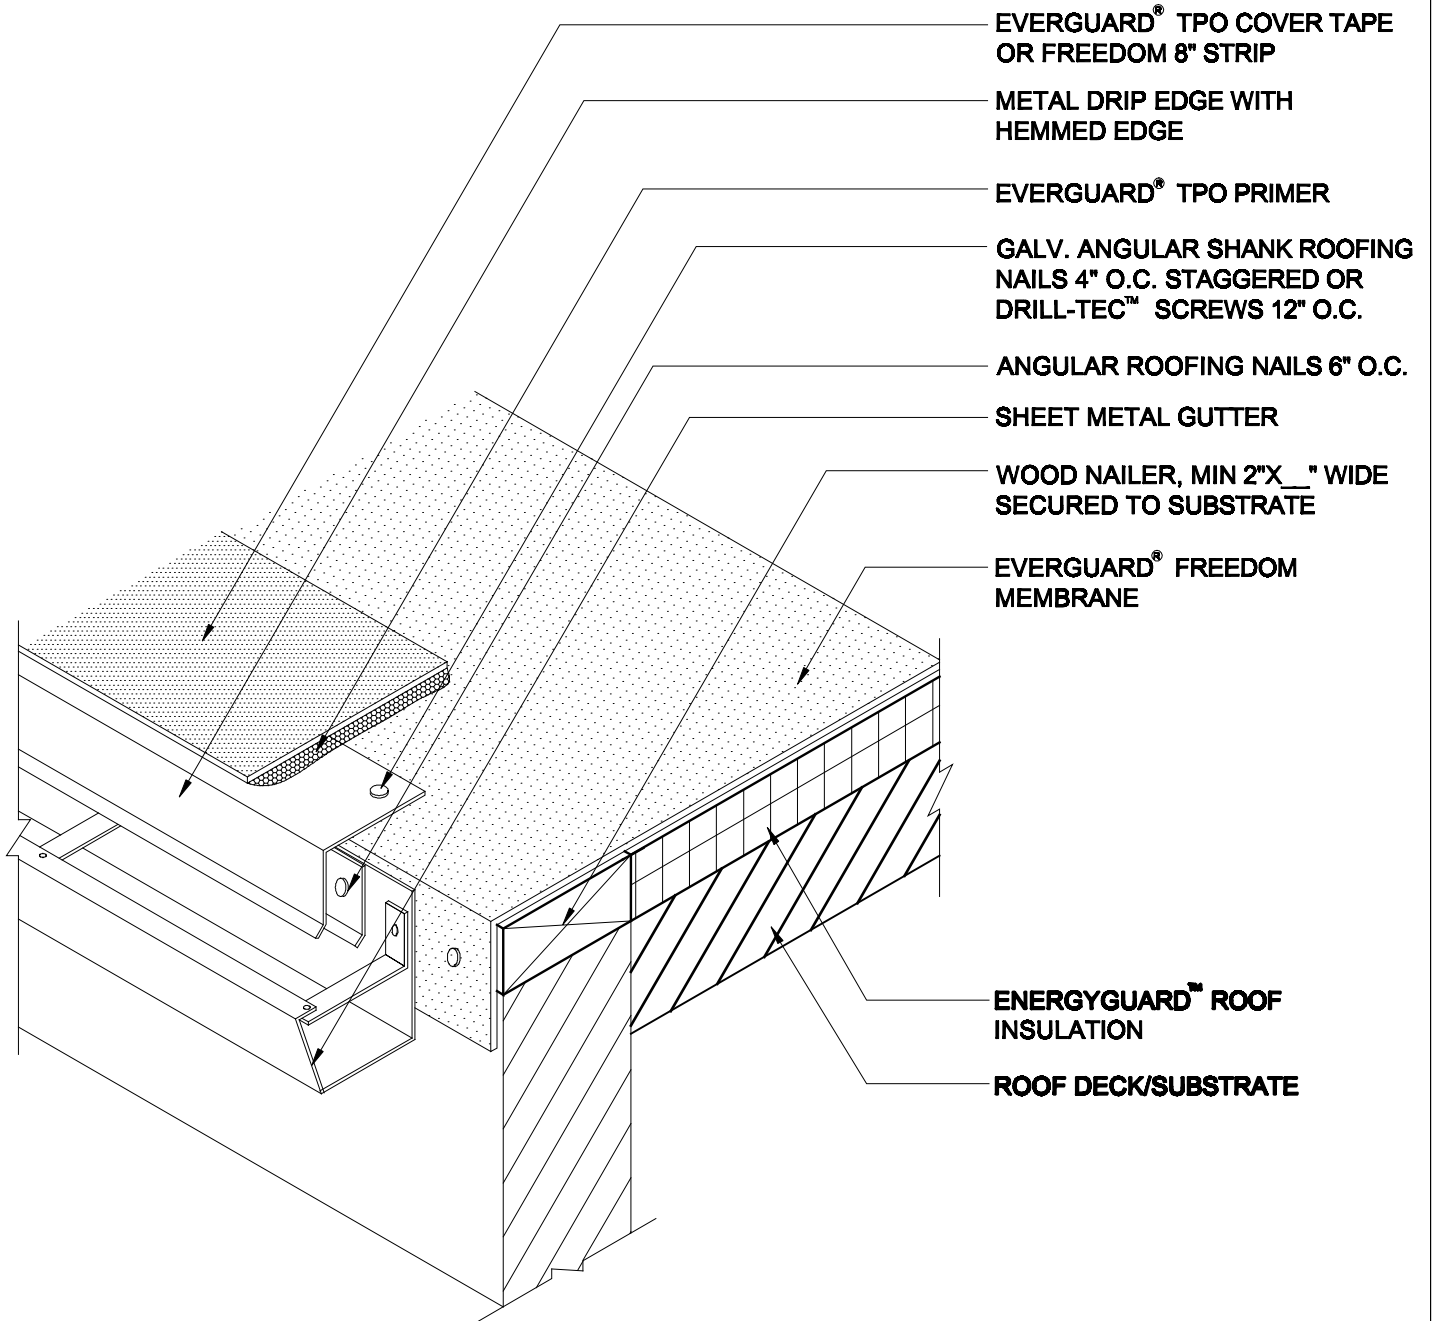

Freedom™  
Gutter Edge With TPO Cover Tape  
FD 214

Diagram

Updated: 11/06

*Quality You Can Trust Since 1886...  
From North America's Largest Roofing Manufacturer™*

**RS MAX 10 YR WARRANTY**

**NOTE:**

1. APPLY EVERGUARD® TPO CUT EDGE SEALANT TO ALL RAPID SEAM EDGES (REFER TO DETAIL FD 115).

**GUTTER EDGE WITH TPO COVER TAPE**

**FREEDOM RS ONLY**

DRAWING #

**FD 214**

SCALE  
N.T.S.

ISSUE/ REVISION DATE  
11-01-06