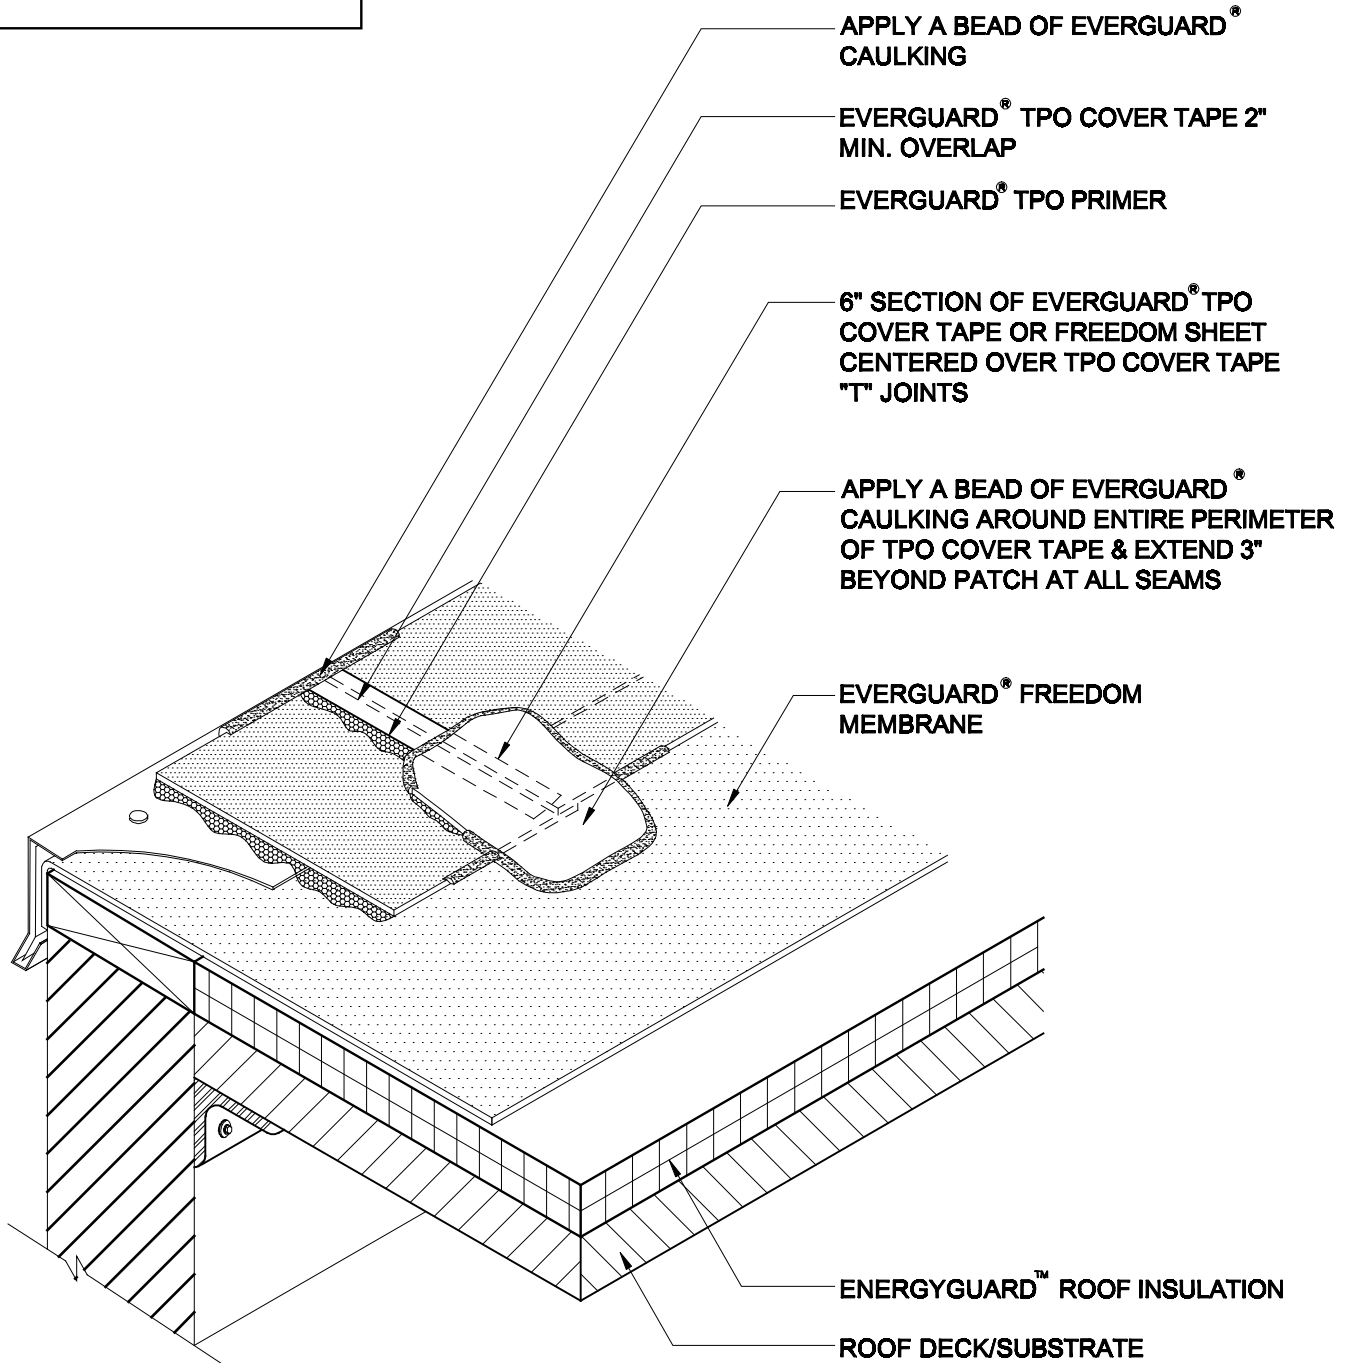

Freedom™
TPO Cover Tape Overlap at Roof Edge
FD 215

Diagram

Updated: 11/06

*Quality You Can Trust Since 1886...
From North America's Largest Roofing Manufacturer™*

RS MAX 10 YR WARRANTY

NOTE:

1. EVERGUARD® CAULKING REQUIRED WHEN ROOF SLOPE IS 1" PER FOOT OR GREATER
2. APPLY EVERGUARD® TPO CUT EDGE SEALANT TO ALL RAPID SEAM EDGES (REFER TO DETAIL FD 115) THAT DO NOT HAVE GUN GRADE CAULKING.

**TPO COVER TAPE OVERLAP
AT ROOF EDGE**

FREEDOM RS ONLY

DRAWING #
FD 215

SCALE: N.T.S. ISSUE/ REVISION DATE: 11-01-06