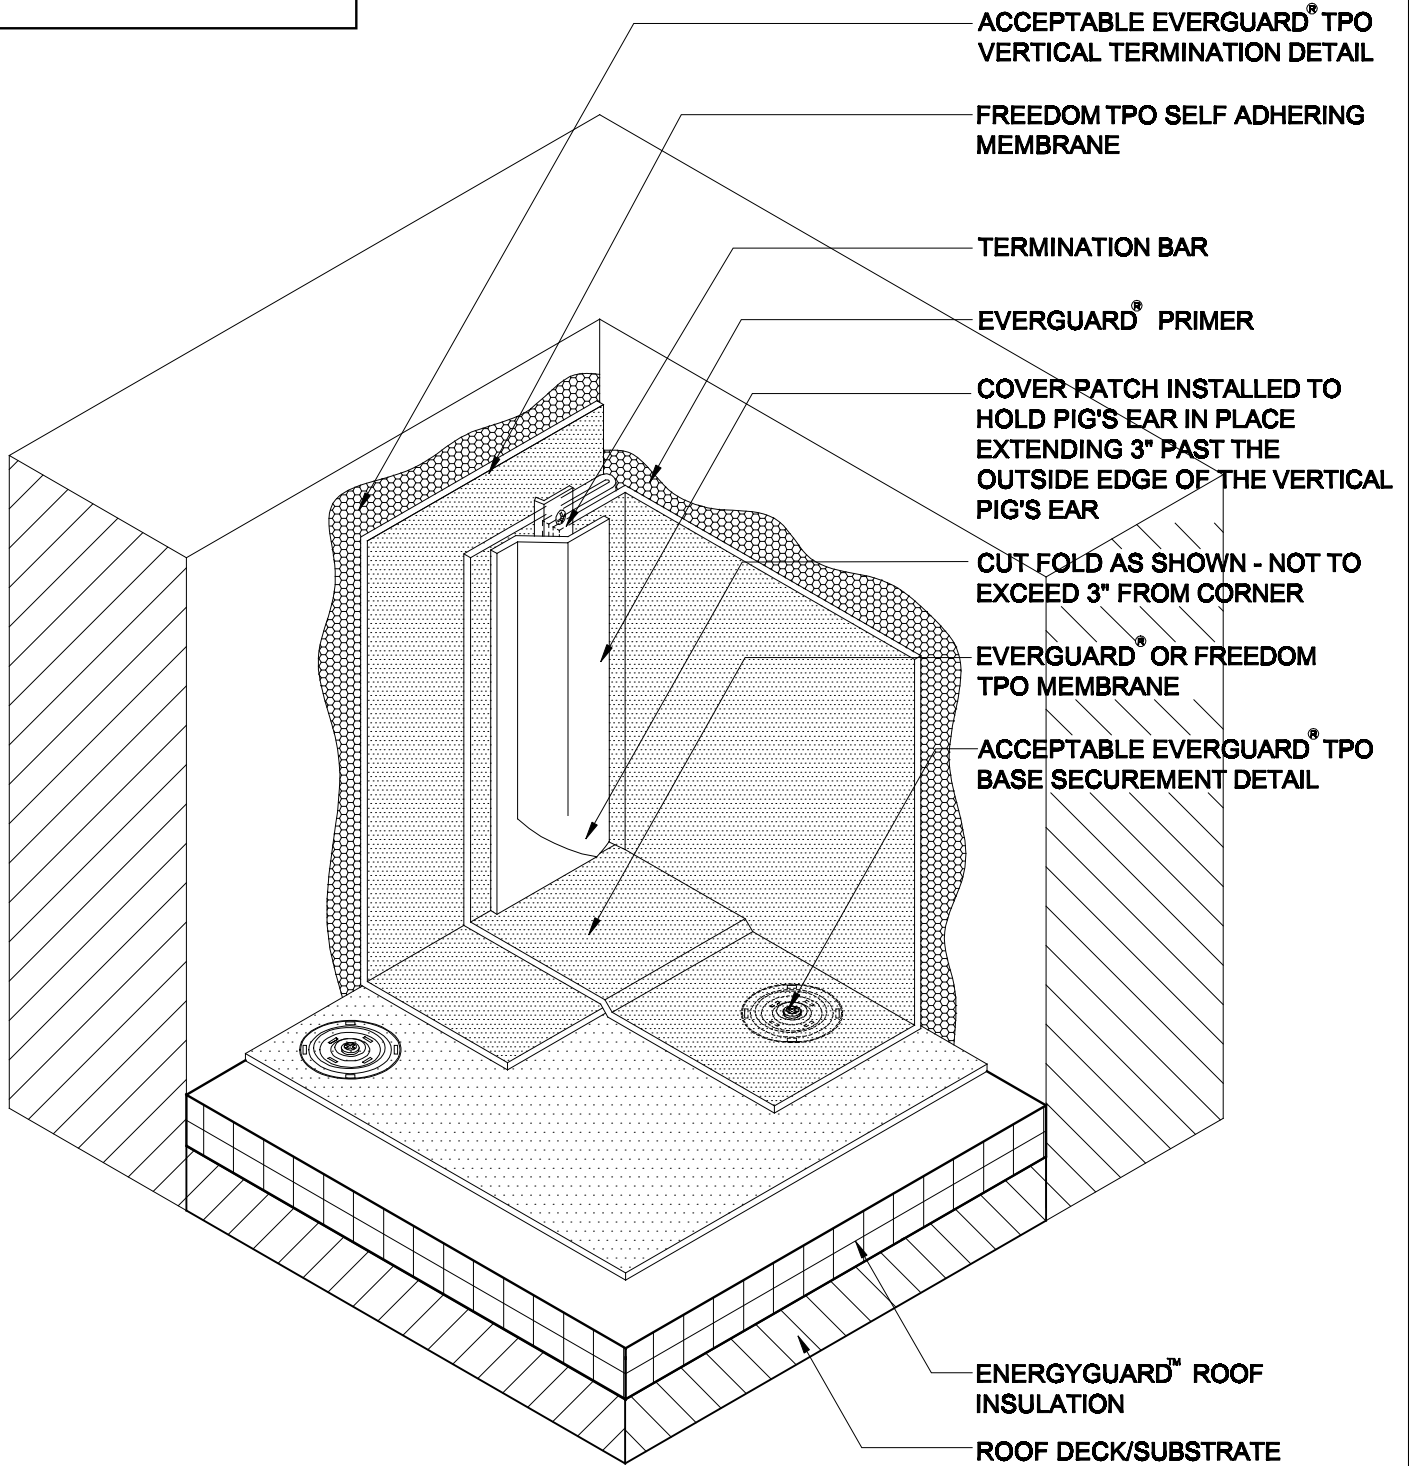

Freedom™
Inside Corner Self Adhered
FD 315

Diagram

Updated: 11/06

*Quality You Can Trust Since 1886...
From North America's Largest Roofing Manufacturer™*

RS MAX 10 YR WARRANTY

NOTE:

1. APPLY EVERGUARD® TPO CUT EDGE SEALANT TO ALL RAPID SEAM EDGES (REFER TO DETAIL FD 115).

INSIDE CORNER SELF ADHERED

FREEDOM RS

DRAWING #

FD 315

SCALE

N.T.S.

ISSUE/ REVISION DATE

11-01-06