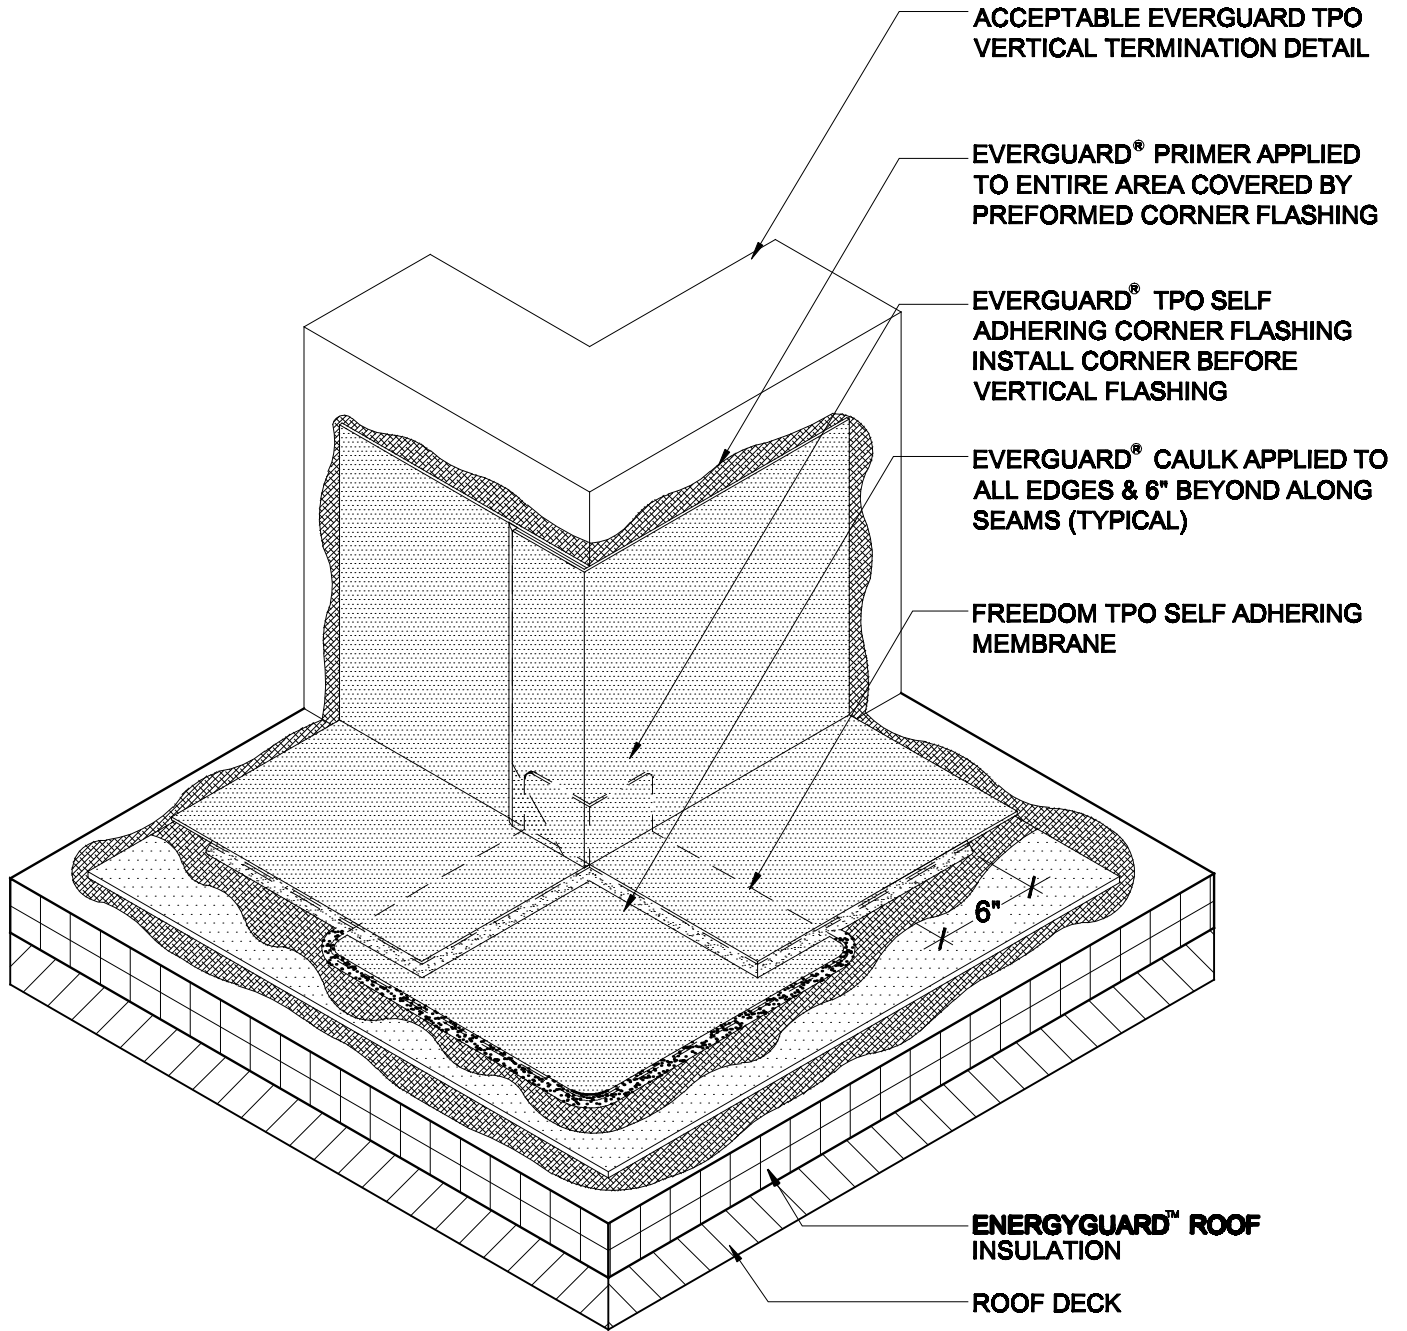

Freedom™
Self Adhering Outside Corner
FD 315

Diagram

Updated: 11/06

*Quality You Can Trust Since 1886...
From North America's Largest Roofing Manufacturer™*

RS MAX 10 YR WARRANTY

NOTE:

1. OUTSIDE CORNER TO GO ON BEFORE MEMBRANE (REFER TO FD 701)
2. APPLY EVERGUARD® TPO CUT EDGE SEALANT TO ALL RAPID SEAM EDGES (REFER TO DETAIL FD 115).

SELF ADHERING OUTSIDE CORNER

FREEDOM RS ONLY

DRAWING #
FD 315

SCALE: N.T.S. ISSUE/ REVISION DATE: 11-01-06