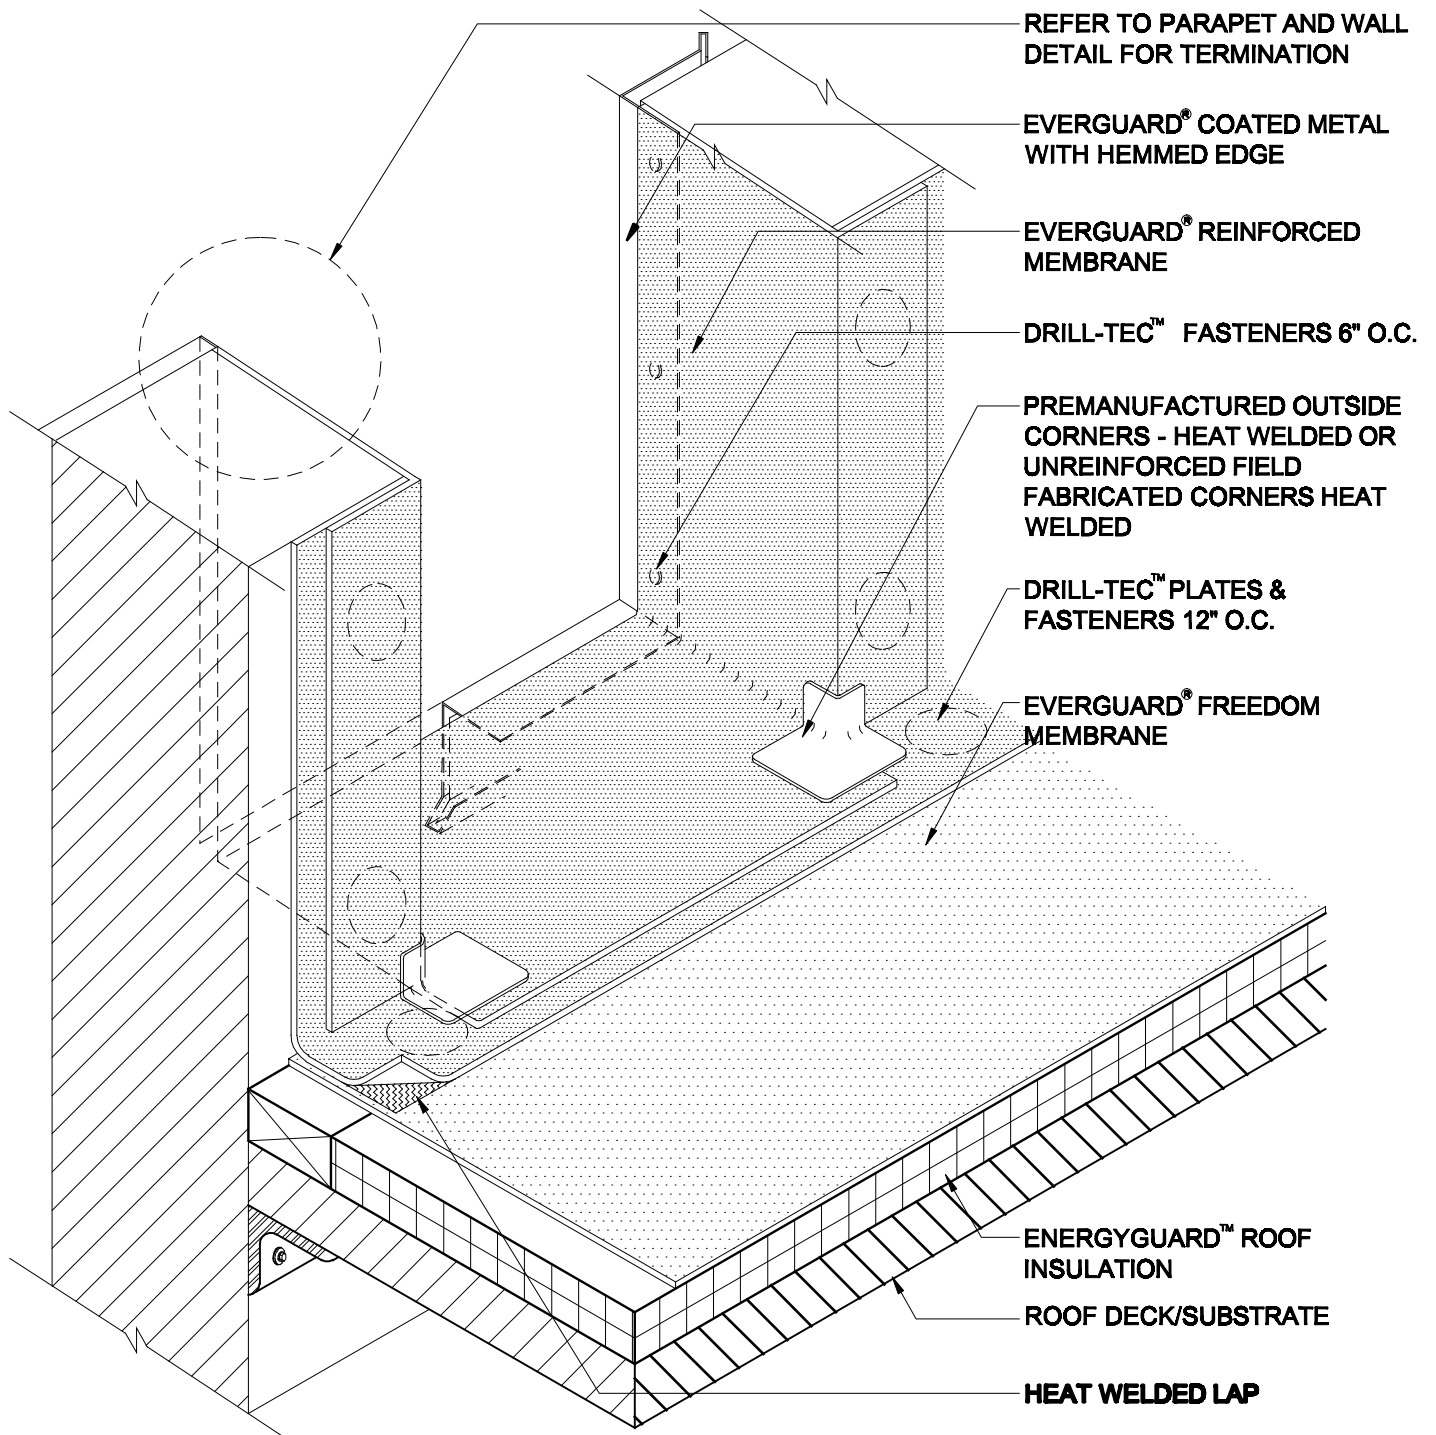

Freedom™
Thru Wall Open Top Scupper
FD 322

Diagram

Updated: 11/06

*Quality You Can Trust Since 1886...
From North America's Largest Roofing Manufacturer™*

NOTE:

1. DETAIL TO BE USED IN CONJUNCTION WITH STANDARD GUIDE SPECIFICATION CONTAINING REQUIREMENTS FOR NAILERS, INSULATION ETC.
2. APPLY EVERGUARD® TPO CUT EDGE SEALANT TO ALL CUT REINFORCED TPO EDGES (REFER TO DETAIL FD 115).

THRU WALL OPEN TOP SCUPPER

FREEDOM HW ONLY

**DRAWING #
FD 322**

SCALE N.T.S.	ISSUE/ REVISION DATE 11-01-06
------------------------	---