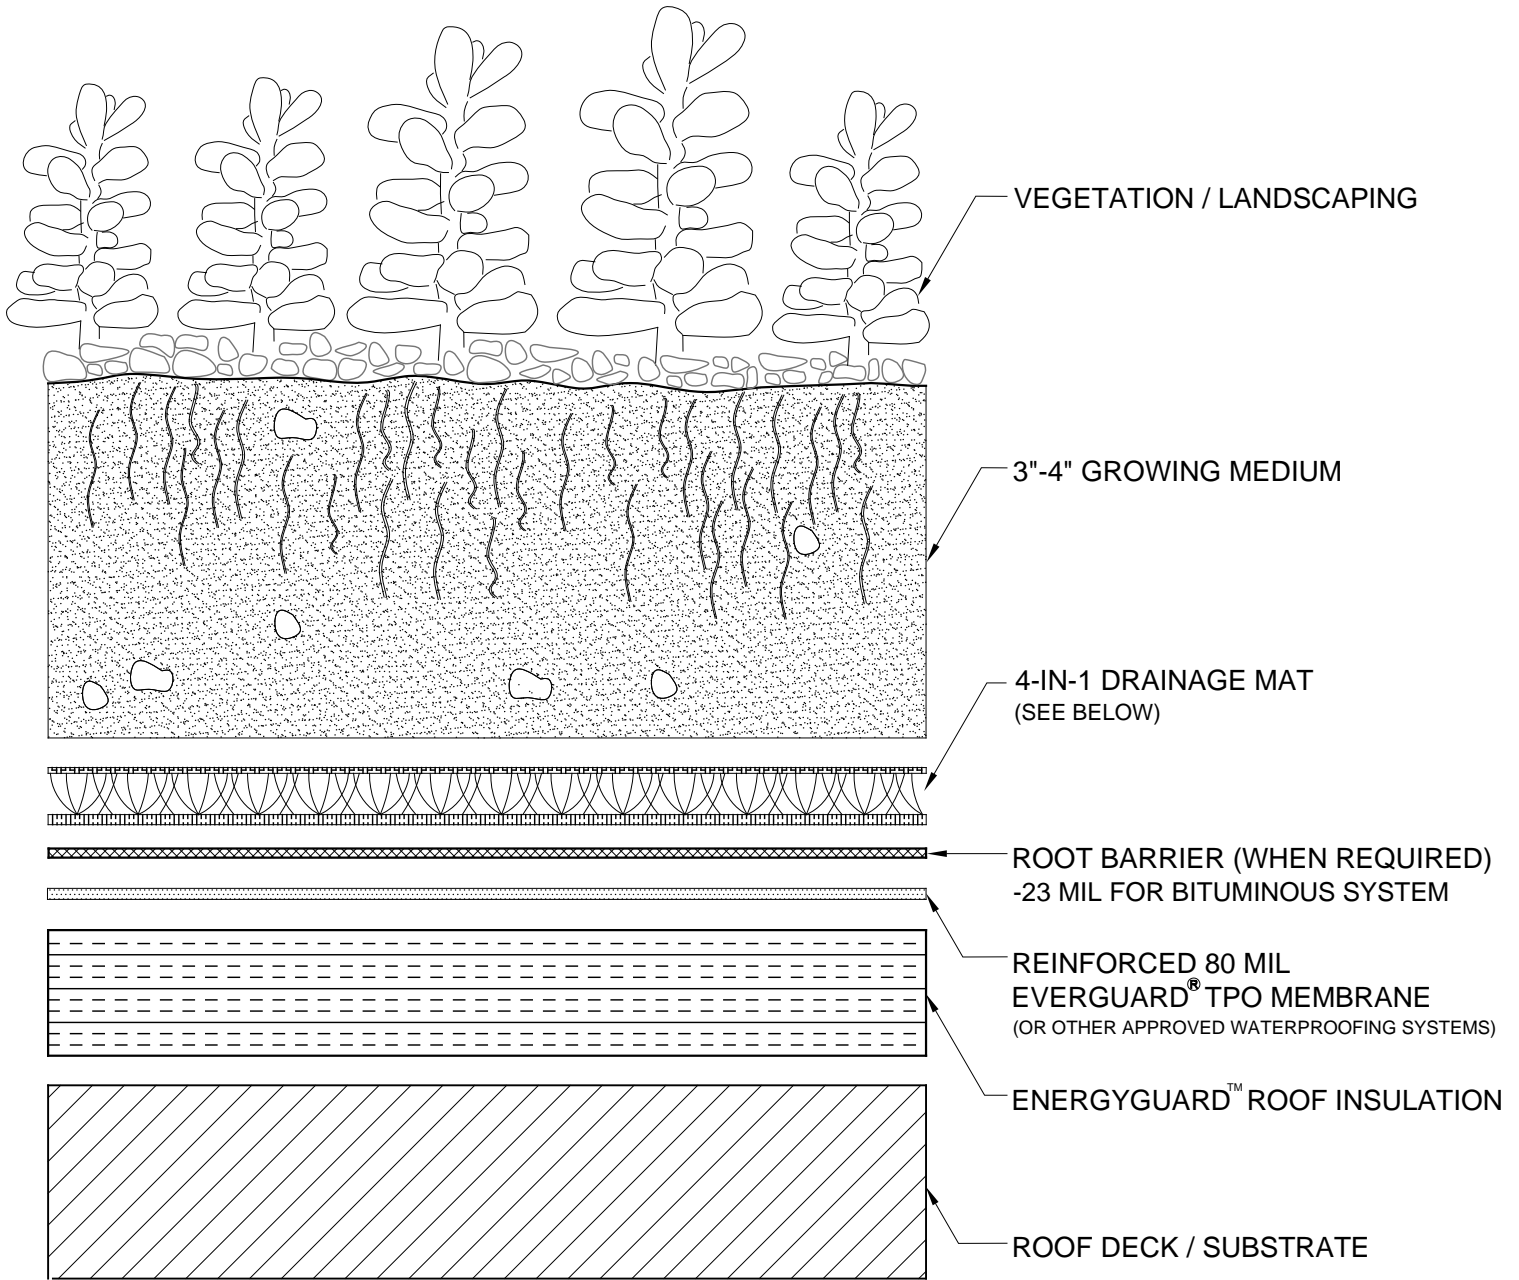

EverGuard® GardenScape™ Split Pipe Boot GS 101

Diagram

Updated: 7/09

*Quality You Can Trust Since 1886...
From North America's Largest Roofing Manufacturer™*

4-IN-1 DRAINAGE MAT

GARDENScape LAYER DETAIL

DRAWING #

101

SYSTEM

GS

SCALE

N.T.S.

ISSUE/ REVISION DATE

7-01-09