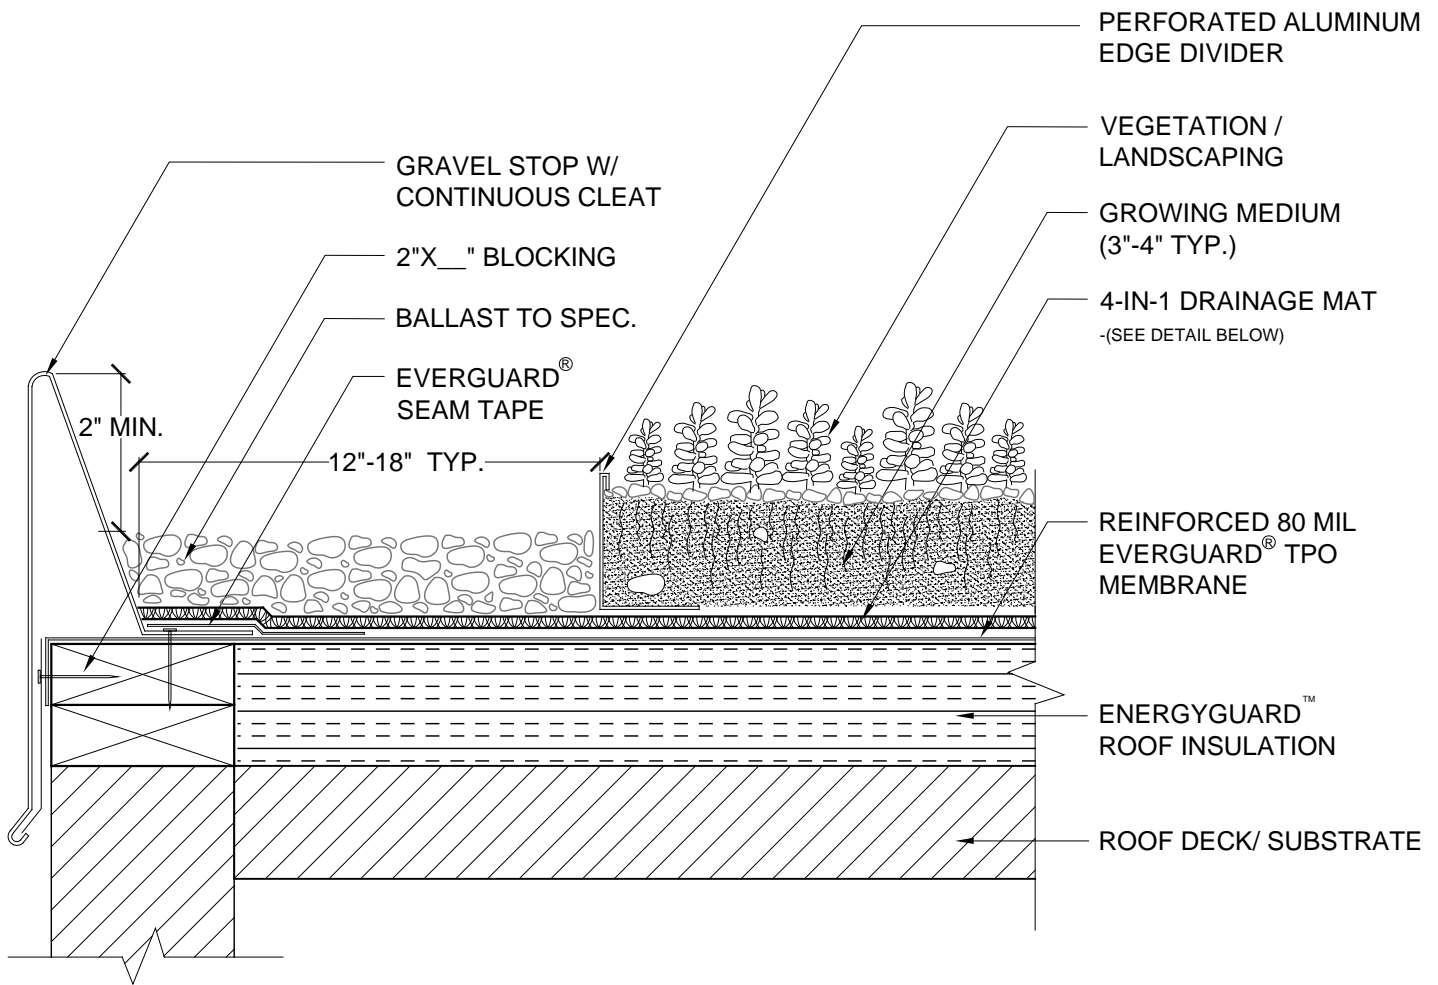

EverGuard® GardenScape™
Gravel Stop Coated Metal Edge Detail
GS 201

Diagram

Updated: 7/09

*Quality You Can Trust Since 1886...
From North America's Largest Roofing Manufacturer™*

4-IN-1 DRAINAGE MAT

GAF MATERIALS CORPORATION
www.gaf.com

EVERGUARD
SINGLE-PLY ROOFING SYSTEM

GARDENSCAPE™

GRAVEL STOP COATED METAL EDGE DETAIL

DRAWING #

201

SYSTEM

GS

SCALE