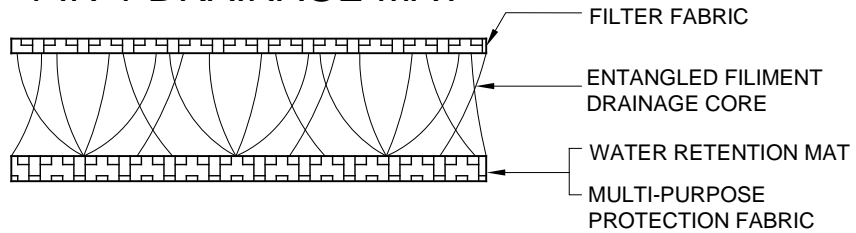

EverGuard® GardenScape™
Gravel Stop Coated Metal Edge Detail
GS 201

Diagram

Updated: 7/09

*Quality You Can Trust Since 1886...
From North America's Largest Roofing Manufacturer™*

4-IN-1 DRAINAGE MAT

GAF MATERIALS CORPORATION
www.gaf.com

EVERGUARD
SINGLE-PLY ROOFING SYSTEM

GARDENSCAPE™

GRAVEL STOP COATED METAL EDGE DETAIL

DRAWING #

201

SYSTEM

GS

SCALE