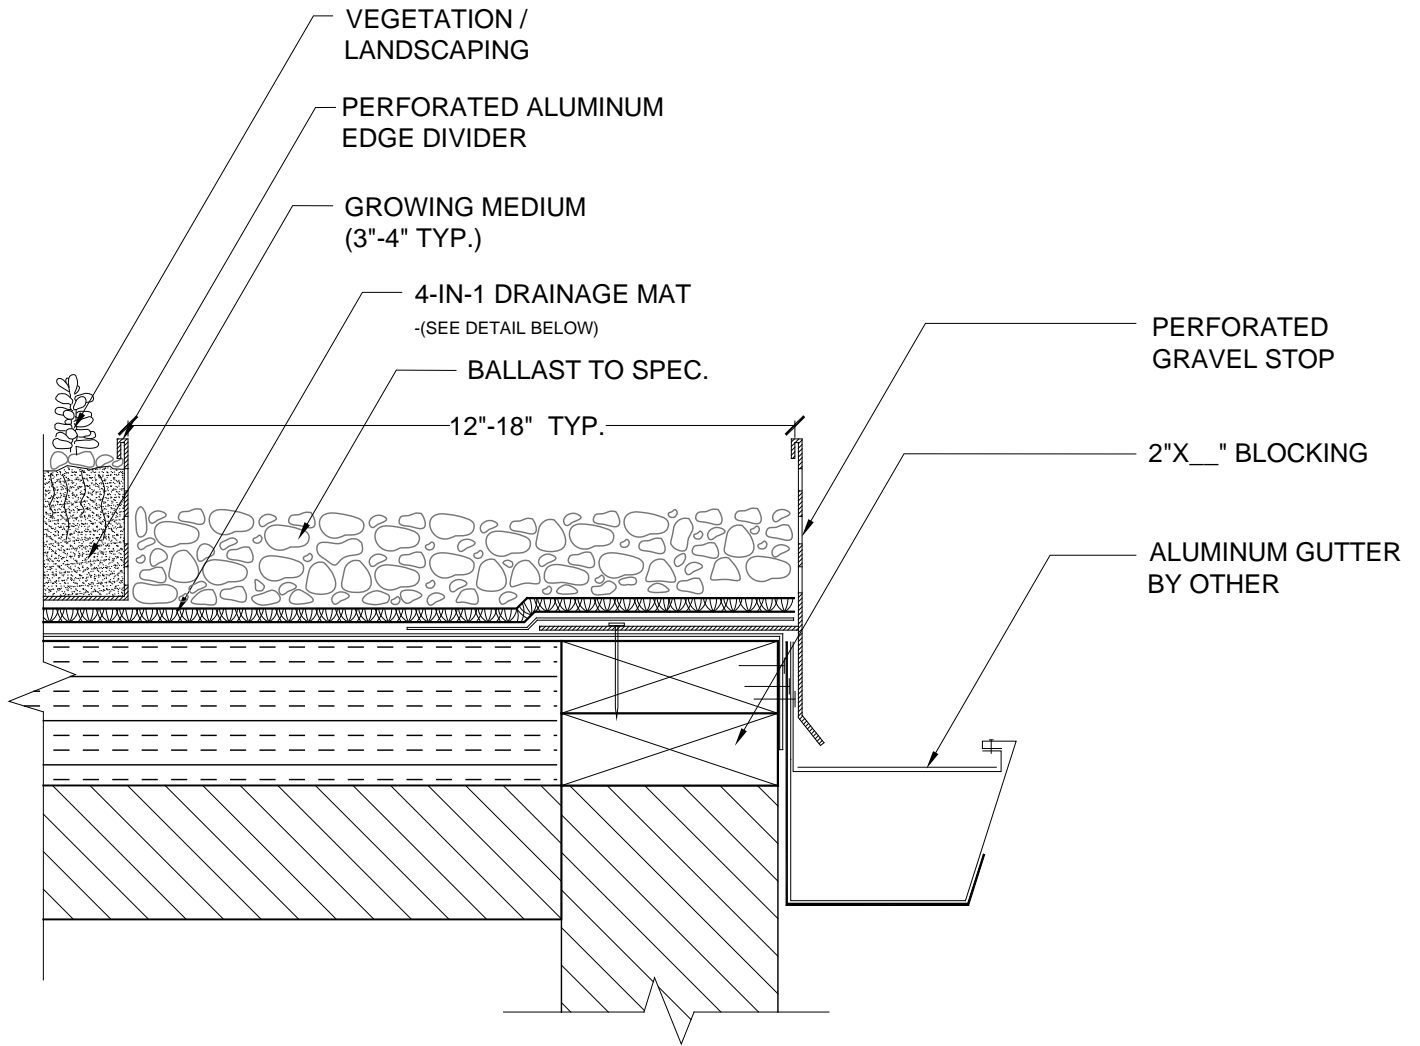

EverGuard® GardenScape™  
Gutter Edge Detail  
GS 202

Diagram

Updated: 7/09

*Quality You Can Trust Since 1886...  
From North America's Largest Roofing Manufacturer™*

## GUTTER EDGE DETAIL

DRAWING #

202

SYSTEM

GS

SCALE

N.T.S.

ISSUE/ REVISION DATE