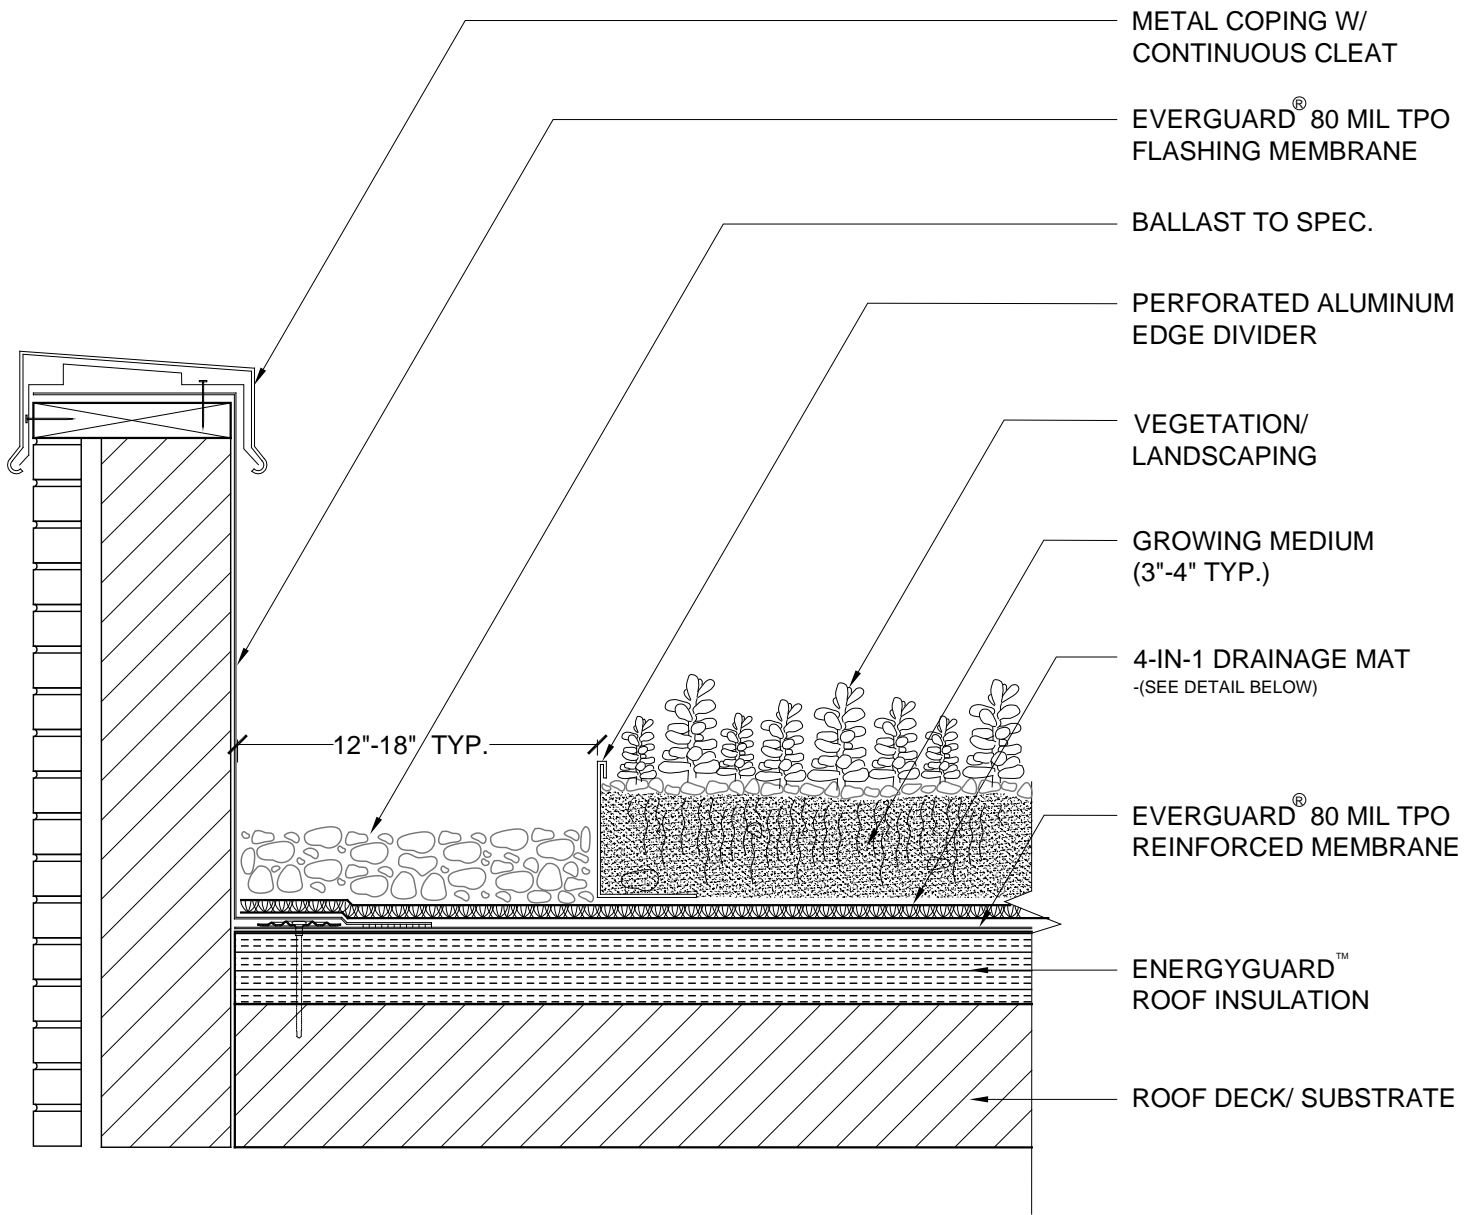

EverGuard® GardenScape™ Parapet Wall Flashing GS 301

Diagram

Updated: 7/09

*Quality You Can Trust Since 1886...
From North America's Largest Roofing Manufacturer™*

4-IN-1 DRAINAGE MAT

PARAPET WALL FLASHING

DRAWING #

301

SYSTEM

GS

SCALE

N.T.S.

ISSUE/ REVISION DATE

7-01-09