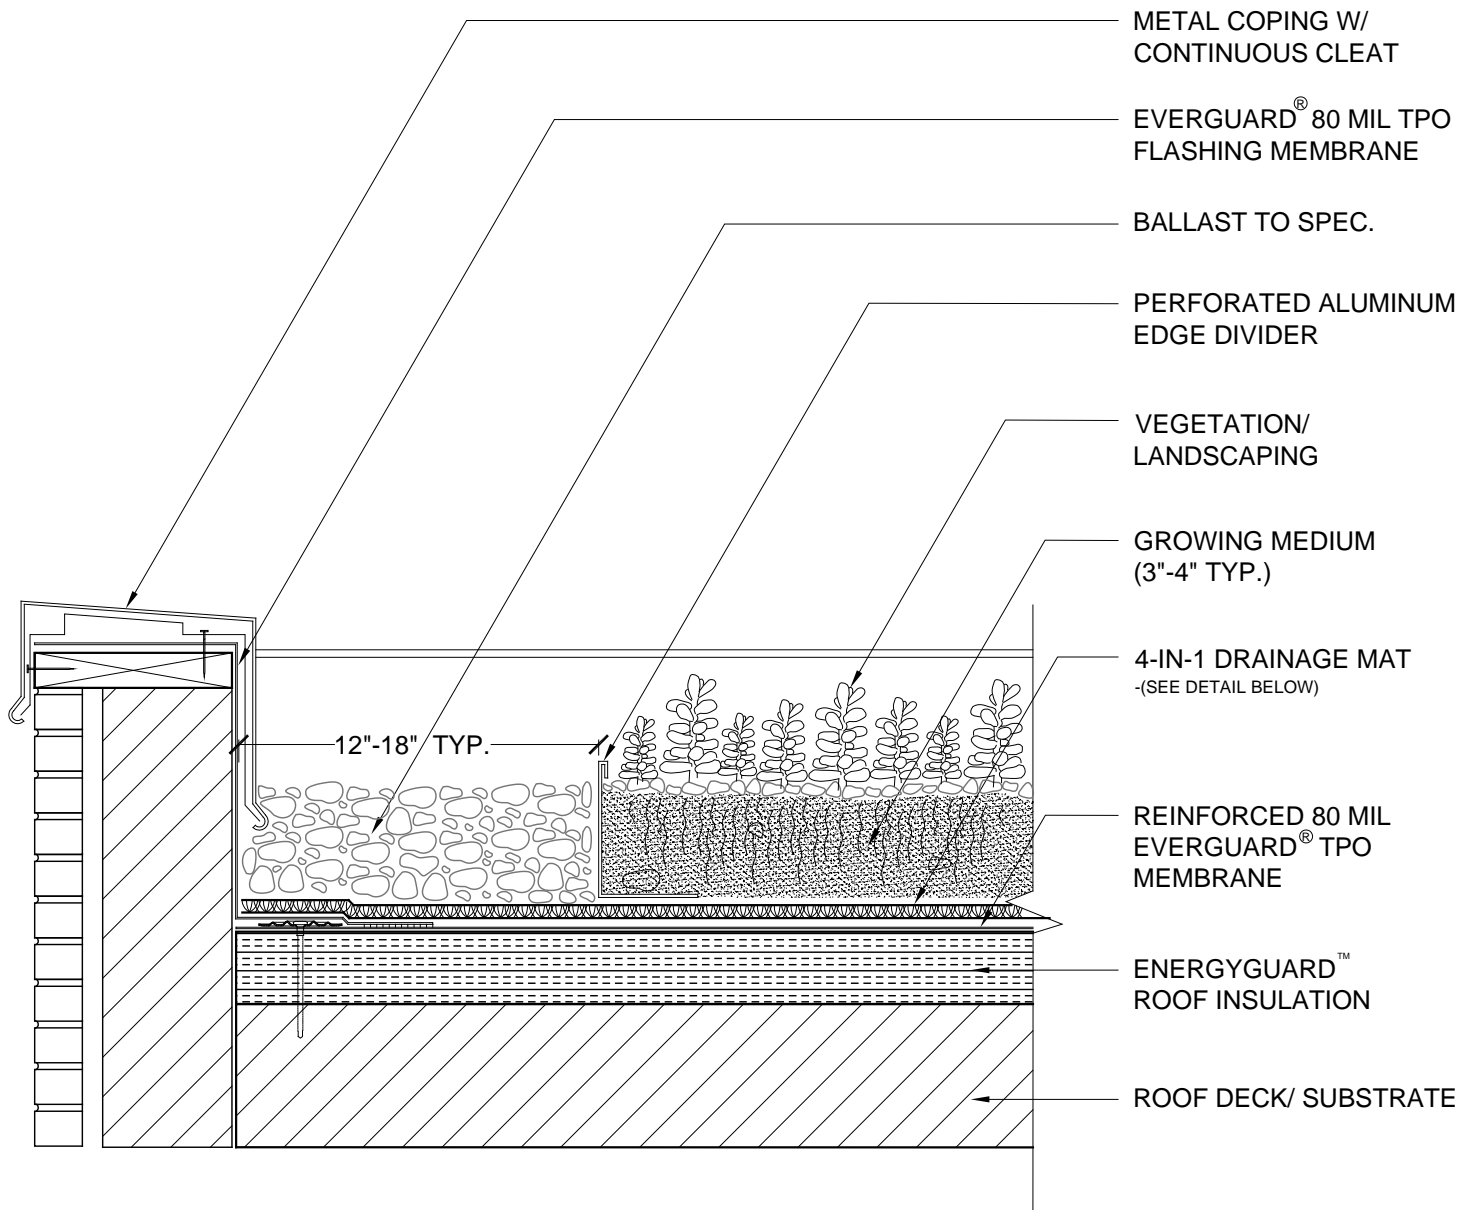

EverGuard® GardenScape™  
Eave Detail  
GS 303

Diagram

Updated: 7/09

*Quality You Can Trust Since 1886...  
From North America's Largest Roofing Manufacturer™*

### 4-IN-1 DRAINAGE MAT

## EAVE DETAIL

DRAWING #

303

SYSTEM

GS

SCALE

N.T.S.

ISSUE/ REVISION DATE