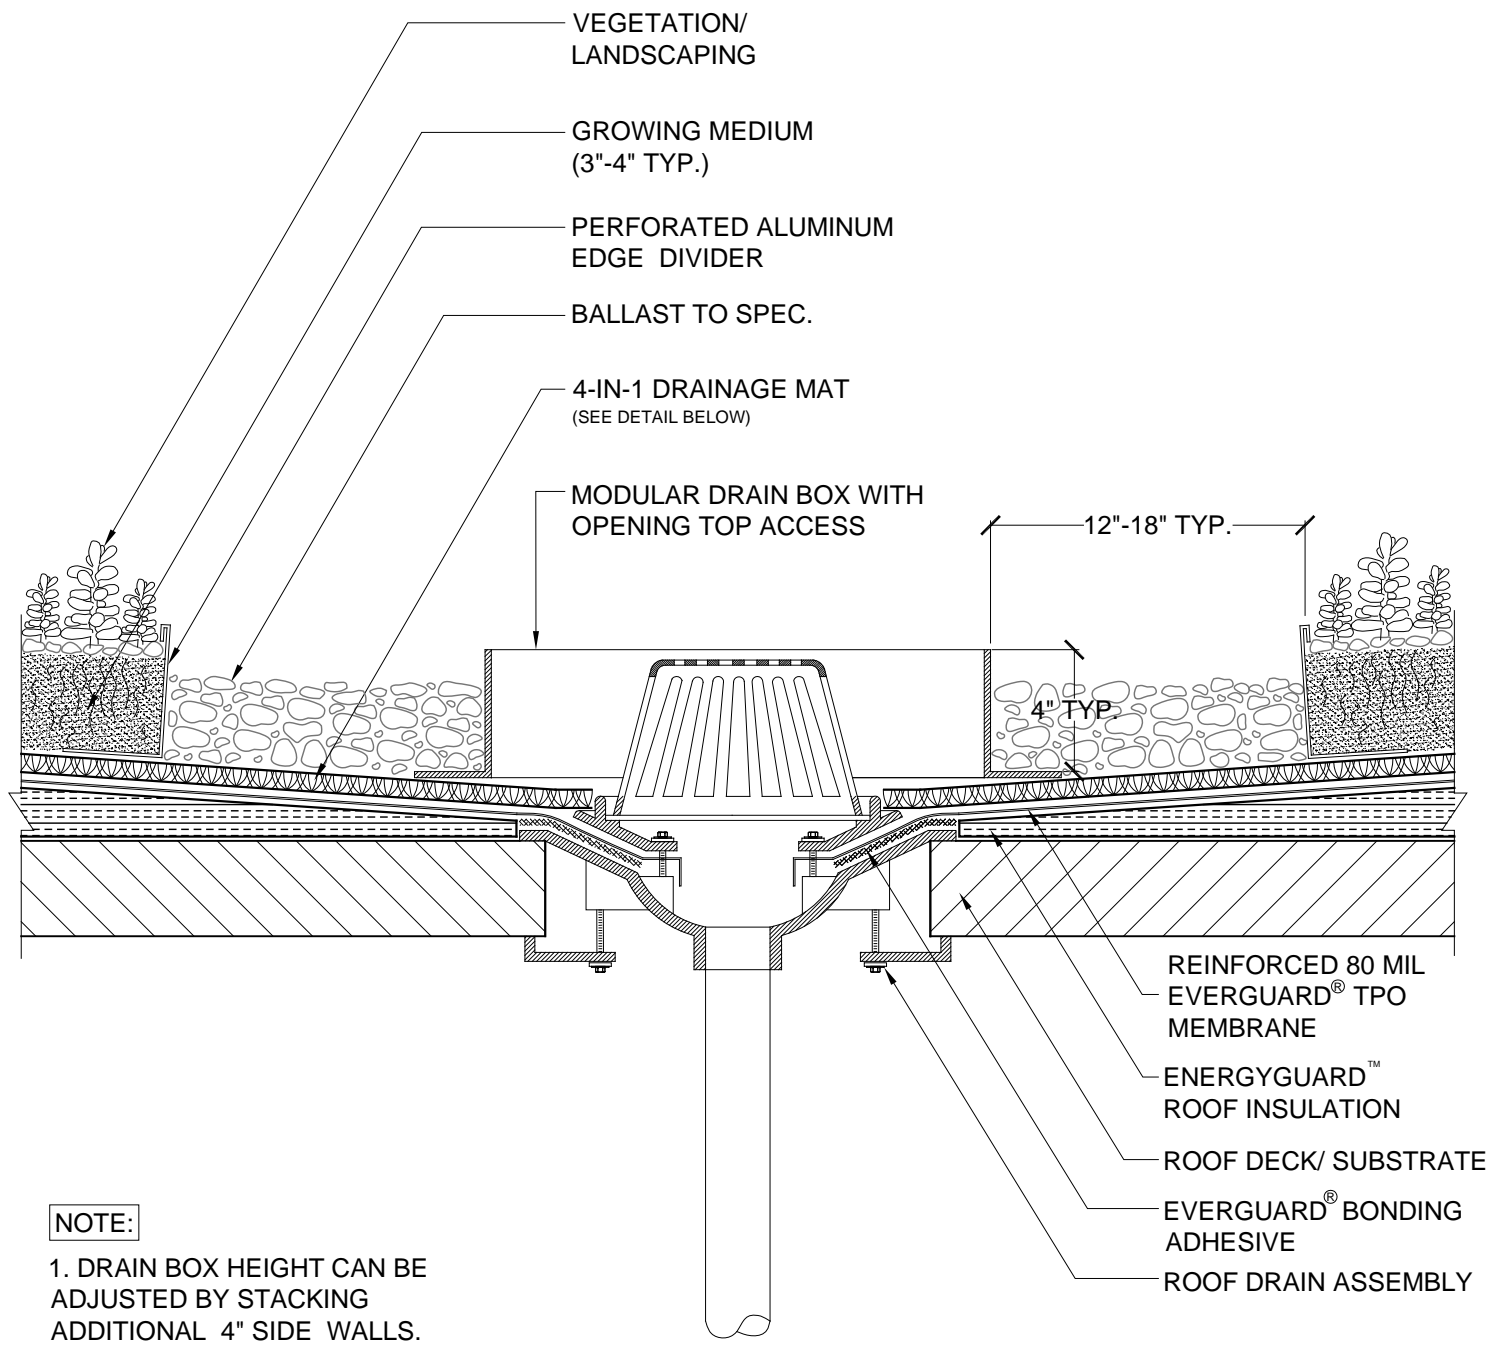

EverGuard® GardenScape™ Roof Drain Insert Flashing GS 503

Diagram

Updated: 7/09

*Quality You Can Trust Since 1886...
From North America's Largest Roofing Manufacturer™*

NOTE:

1. DRAIN BOX HEIGHT CAN BE ADJUSTED BY STACKING ADDITIONAL 4" SIDE WALLS.

4-IN-1 DRAINAGE MAT

ROOF DRAIN INSERT FLASHING

DRAWING #

503

SYSTEM

GS

SCALE

N.T.S.