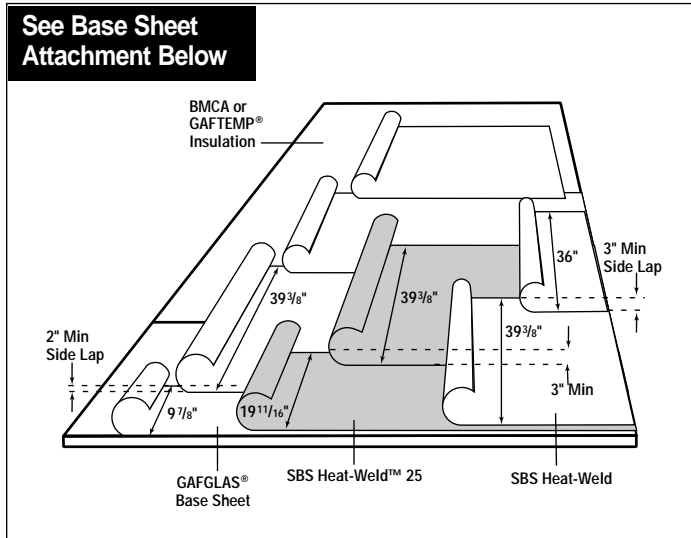

Three (3) Ply SBS Heat Weld™ System Insulated Deck

Diagram

*Quality You Can Trust Since 1886...
From North America's Largest Roofing Manufacturer™*

THREE (3) PLY SBS HEAT-WELD™ SYSTEM INSULATED DECK

GENERAL

Safety: Refer to Section 1.06.
DO NOT BEGIN INSTALLATION UNTIL THIS INFORMATION IS READ, UNDERSTOOD AND IMPLEMENTED.

MATERIALS

Material Requirements per 100 sq. ft.:

Insulation	Asphalt per ply, if applicable25lb. (1.22kg/m ²)
Base Sheet1 ply	
Interply1 ply	
Membrane1 ply	