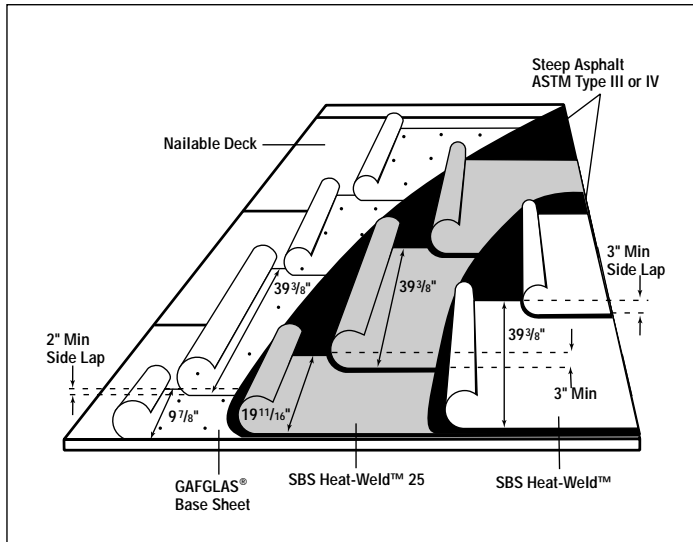

Three (3) Ply SBS Heat Weld™ System Nailable Deck

Diagram

*Quality You Can Trust Since 1886...
From North America's Largest Roofing Manufacturer™*

THREE (3) PLY SBS HEAT-WELD™ SYSTEM NAILABLE DECK

GENERAL

Safety: Refer to Section 1.06.
DO NOT BEGIN INSTALLATION
UNTIL THIS INFORMATION IS READ,
UNDERSTOOD AND IMPLEMENTED.

MATERIALS

Material Requirements per 100 sq. ft.:
Base Sheet1 ply
Interply1 ply
Membrane1 ply