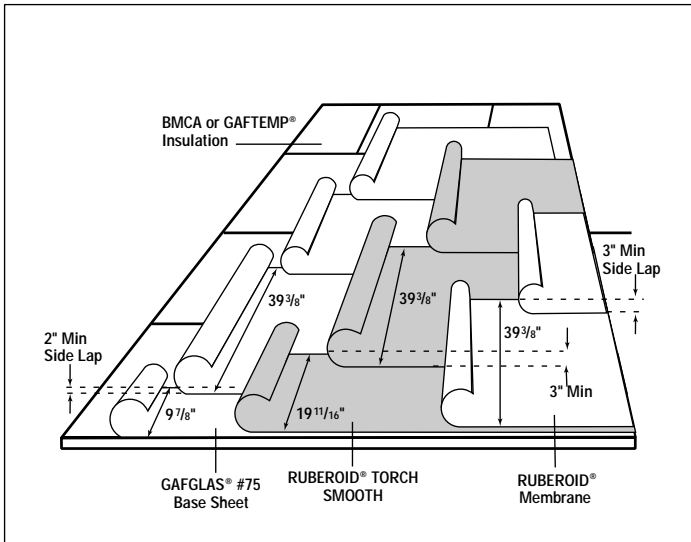

Three (3) Ply APP Torch System Insulated Deck

Diagram

*Quality You Can Trust Since 1886...
From North America's Largest Roofing Manufacturer™*

THREE (3) PLY APP TORCH SYSTEM INSULATED DECK

GENERAL

Safety: Refer to Section 1.06.
DO NOT BEGIN INSTALLATION
UNTIL THIS INFORMATION IS READ,
UNDERSTOOD AND IMPLEMENTED.

MATERIALS

Material Requirements per 100 sq. ft.:
Asphalt (if applicable) . . .25 lbs. (1.22 kg/m²)
Insulation
Base Sheet1 ply
Interply1 ply
Membrane1 ply

15 YEAR DIAMOND PLEDGE AND SYSTEM PLEDGE GUARANTEES

SPEC#	ATTACHMENT	BASE SHEET	INTERPLY	CAP
I-1-2-TGP	MOP TO PERLITE	#75 BASE SHEET	TORCH SMOOTH	TORCH GRANULE
	MOP TO PERLITE	#80 ULTIMA™ BASE SHEET	TORCH SMOOTH	TORCH GRANULE
	SCREWS & PLATES	#75 BASE SHEET	TORCH SMOOTH	TORCH GRANULE
	SCREWS & PLATES	#80 ULTIMA BASE SHEET	TORCH SMOOTH	TORCH GRANULE