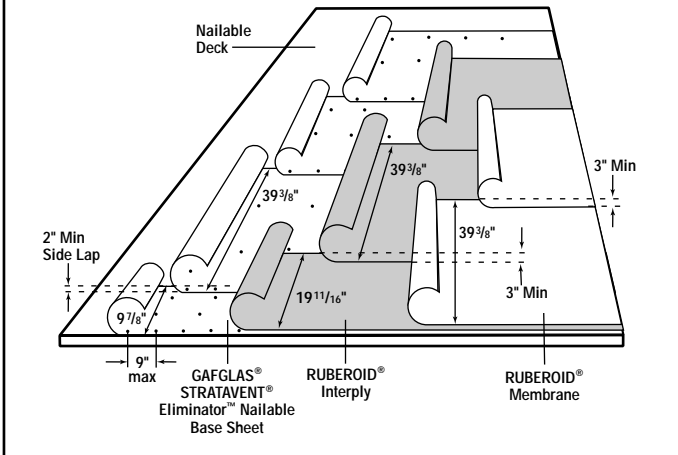

Three (3) Ply APP Torch System Nailable Deck

Diagram

*Quality You Can Trust Since 1886...
From North America's Largest Roofing Manufacturer™*

THREE (3) PLY APP TORCH SYSTEM NAILABLE DECK

See Base Sheet
Attachment Below

GENERAL

Safety: Refer to Section 1.06.
DO NOT BEGIN INSTALLATION
UNTIL THIS INFORMATION IS READ,
UNDERSTOOD AND IMPLEMENTED.

MATERIALS

Base Sheet1 ply
Interply1 ply
Membrane1 ply

15 YEAR DIAMOND PLEDGE AND SYSTEM PLEDGE GUARANTEES