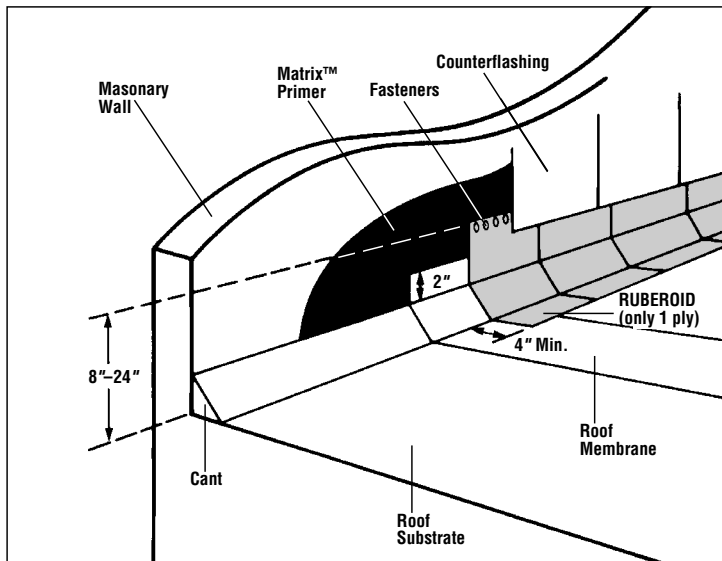

Wall/Curb Flashing Spec Plate 1X and 2X

Diagram

*Quality You Can Trust Since 1886...
From North America's Largest Roofing Manufacturer™*

WALL/CURB FLASHING SPEC PLATE: 1X ONE (1) PLY BASE FLASHING NON-COMBUSTIBLE SUBSTRATE

Flashing Details

WALL/CURB FLASHING SPEC PLATE: 2X TWO (2) PLY BASE FLASHING NON-COMBUSTIBLE SUBSTRATE