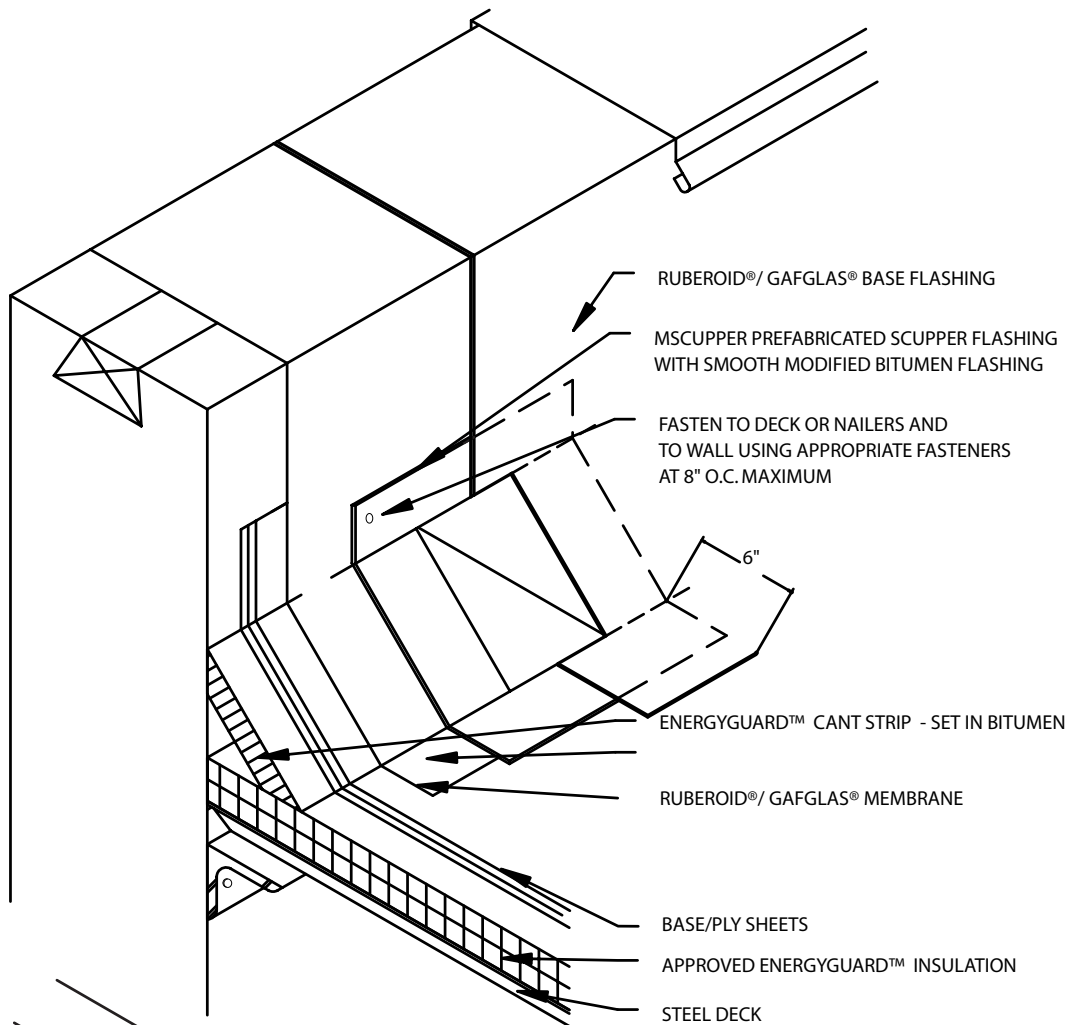

MScupper Flashing Detail MB/BUR 25

Diagram

*Quality You Can Trust Since 1886...
From North America's Largest Roofing Manufacturer™*

MB 25/BUR 25 – MSCUPPER FLASHING DETAIL

EXTERIOR VIEW

NOTES:

1. SEE DETAIL MB/BUR-6 "HIGH PARAPET WALL" DETAIL FOR WALL FLASHING ABOVE 24"
2. BASE FLASHING FASTENED IN ACCORDANCE WITH WALL DETAIL USED, e.g. MB/BUR-3
3. BASE FLASHING ON ALL 15 & 20 YEAR GUARANTEED SYSTEMS MUST HAVE A BASE PLY.