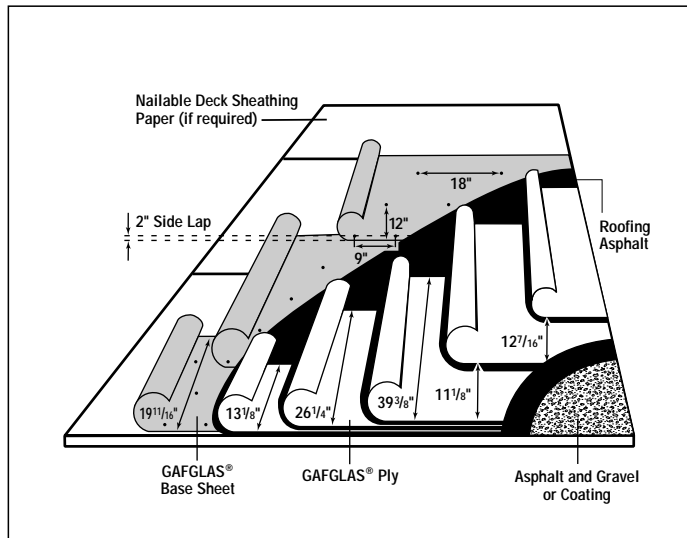

Four (4) Ply Built Up Roofing System Nailable Deck

Diagram

*Quality You Can Trust Since 1886...
From North America's Largest Roofing Manufacturer™*

FOUR (4) PLY BUILT UP ROOFING SYSTEM NAILABLE DECK

Built-Up Roofing Systems

GENERAL

Safety: Refer to Section Section 1.06.
DO NOT BEGIN INSTALLATION
UNTIL THIS INFORMATION IS READ,
UNDERSTOOD AND IMPLEMENTED.

MATERIALS

Material Requirements per 100 sq. ft.:
Asphalt (per ply)25 lbs. (1.22 kg/m²)
Base Sheet1 ply
Ply Sheets3 plies
Surfacing

12 YEAR DIAMOND PLEDGE AND SYSTEM PLEDGE GUARANTEES

BOTTOM SHEET						
SPEC#	ATTACHMENT	BASE SHEET	INTERPLY	INTERPLY	INTERPLY	SURFACING
N-B-4-G	NAILED	STRATAVENT® NAILABLE	PLY 4	PLY 4	PLY 4	GRAVEL
	NAILED	#75 BASE SHEET	PLY 4	PLY 4	PLY 4	GRAVEL
	NAILED	#80 ULTIMA™ BASE SHEET	PLY 4	PLY 4	PLY 4	GRAVEL
	NAILED	MODIFIED BASE SHEET	PLY 4	PLY 4	PLY 4	GRAVEL
	NAILED	PLY 4 w/SHEATHING PAPER	PLY 4	PLY 4	PLY 4	GRAVEL
	NAILED	FLEXPPLY™ 6 w/SHEATHING PAPER	PLY 4	PLY 4	PLY 4	GRAVEL
N-B-4-C	NAILED	STRATAVENT NAILABLE	PLY 4	PLY 4	PLY 4	COATING
	NAILED	#75 BASE SHEET	PLY 4	PLY 4	PLY 4	COATING
	NAILED	#80 ULTIMA BASE SHEET	PLY 4	PLY 4	PLY 4	COATING
	NAILED	MODIFIED BASE SHEET	PLY 4	PLY 4	PLY 4	COATING
	NAILED	PLY 4 w/SHEATHING PAPER	PLY 4	PLY 4	PLY 4	COATING
	NAILED	FLEXPPLY 6 w/SHEATHING PAPER	PLY 4	PLY 4	PLY 4	COATING