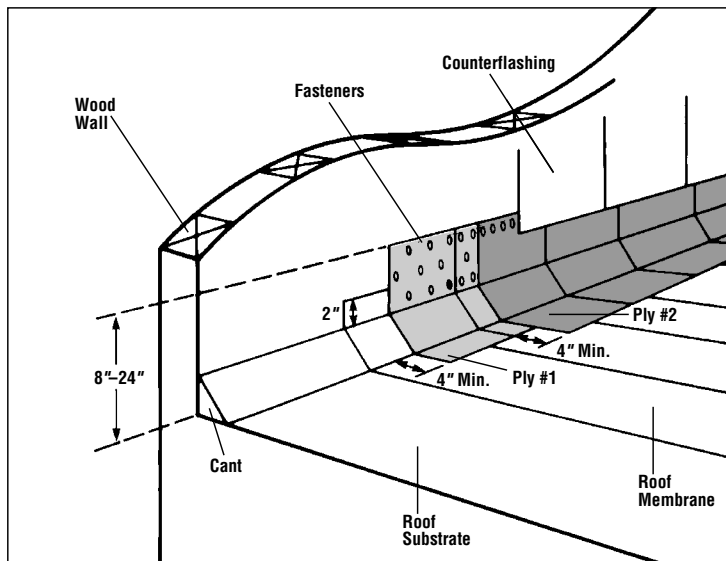

# Wall/Curb Flashing Spec Plate 2W and 3W

## WALL/CURB FLASHING SPEC PLATE: 2W TWO (2) PLY BASE FLASHING COMBUSTIBLE SUBSTRATE

Flashing Details