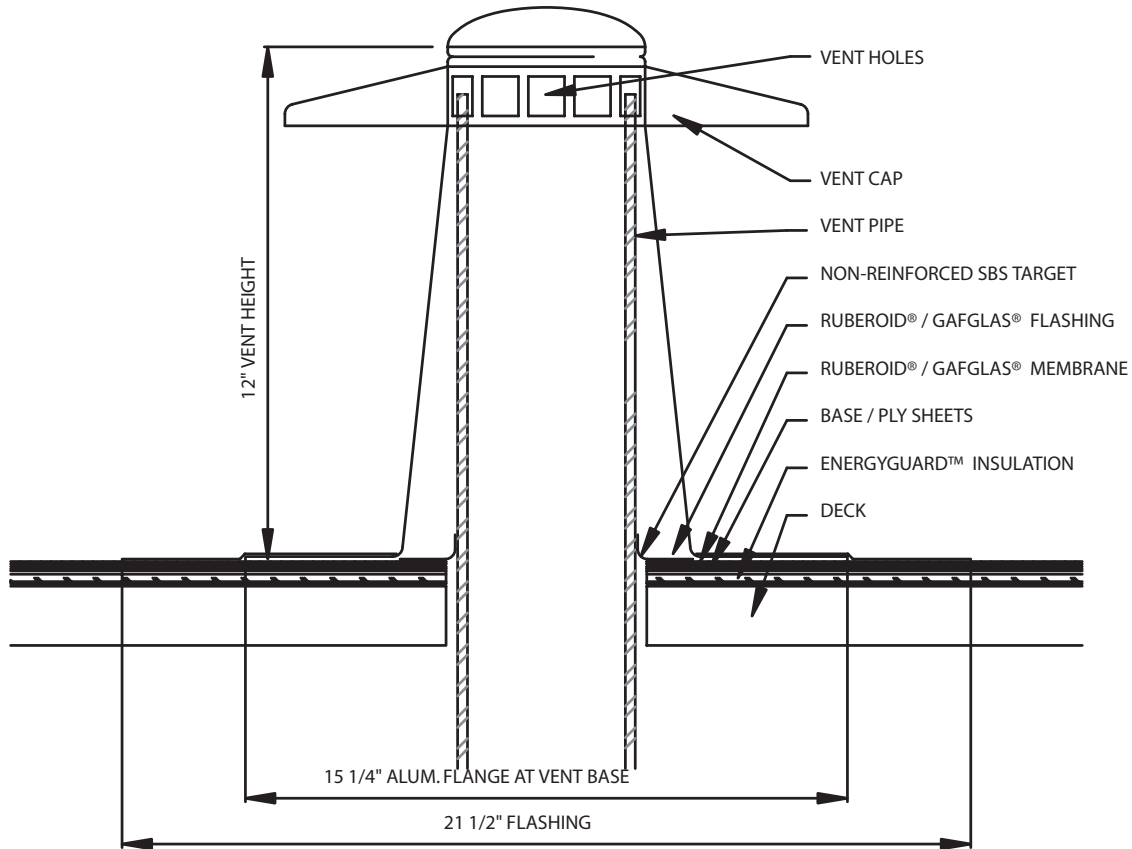

MVent Flashing Detail MB/BUR 16

Diagram

*Quality You Can Trust Since 1886...
From North America's Largest Roofing Manufacturer™*

MB 16/BUR 16 – MVENT FLASHING DETAIL

Flashing Details

NOTES:

1. NOT FOR USE OVER ACTIVE PIPES THAT EMIT STEAM OR EXCESSIVE MOISTURE VAPOR; CONDENSATION MAY OCCUR. NOT FOR USE OVER BOILER OR HEATER/FURNACE PIPES.
2. MVENTS ARE PACKAGED WITH 3 SELF TAPPING SCREWS, USED TO SECURE CAP.