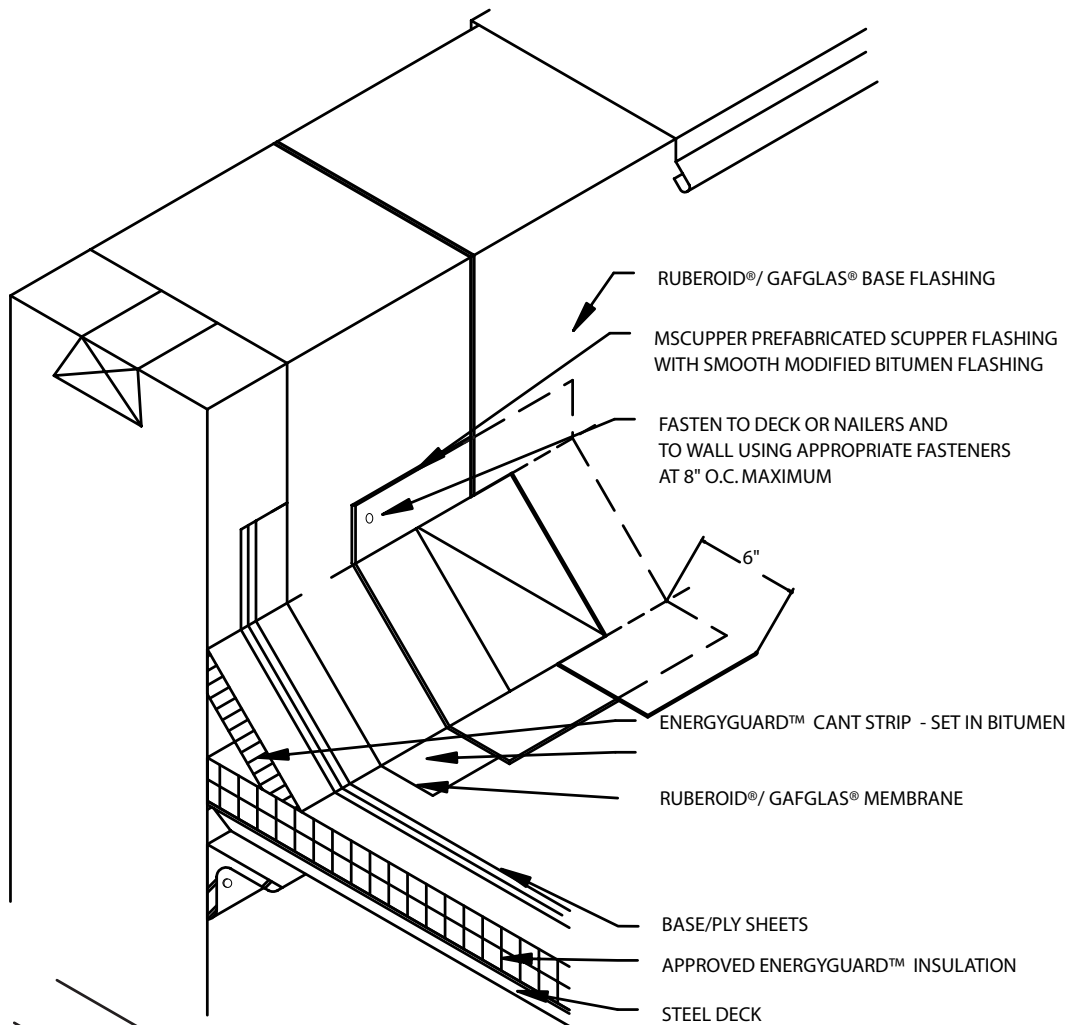

MB 25/BUR 25 – MSCUPPER FLASHING DETAIL

EXTERIOR VIEW

NOTES:

1. SEE DETAIL MB/BUR-6 "HIGH PARAPET WALL" DETAIL FOR WALL FLASHING ABOVE 24"
2. BASE FLASHING FASTENED IN ACCORDANCE WITH WALL DETAIL USED, e.g. MB/BUR-3
3. BASE FLASHING ON ALL 15 & 20 YEAR GUARANTEED SYSTEMS MUST HAVE A BASE PLY.