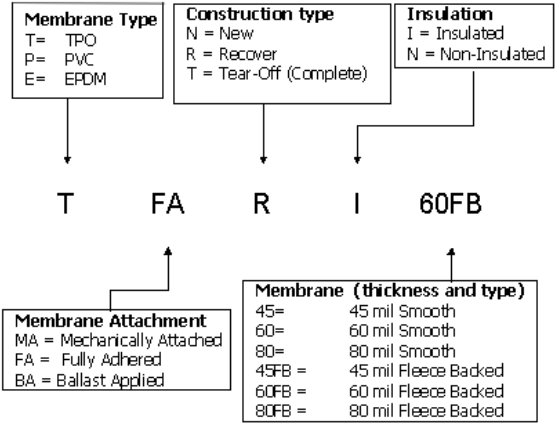

| Specification Number | Attachment Type | Construction Type | Insulation | TPO Thickness | Guarantee Length Up To (Years) |
|----------------------|-----------------|-------------------|------------|---------------|--------------------------------|
| T-BA-N-I-45 | Ballasted | New | Yes | .045 | 12 |
| T-BA-N-I-60 | | | | .060 | 15 |
| T-BA-N-I-80 | | | | .080 | 20 |
| T-BA-T-I-45 | Ballasted | Tear Off | Yes | .045 | 12 |
| T-BA-T-I-60 | | | | .060 | 15 |
| T-BA-T-I-80 | | | | .080 | 20 |
| T-BA-R-I-45 | Ballasted | Recover | Yes | .045 | 12 |
| T-BA-R-I-60 | | | | .060 | 15 |
| T-BA-R-I-80 | | | | .080 | 20 |
| T-BA-N-I-45FB | Ballasted | New | Yes | .045 FB | 12 |
| T-BA-N-I-60FB | | | | .060 FB | 15 |
| T-BA-N-I-80FB | | | | .080 FB | 20 |
| T-BA-T-I-45FB | Ballasted | Tear Off | Yes | .045 FB | 12 |
| T-BA-T-I-60FB | | | | .060 FB | 15 |
| T-BA-T-I-80FB | | | | .080 FB | 20 |
| T-BA-R-I-45FB | Ballasted | Recover | Yes | .045 FB | 12 |
| T-BA-R-I-60FB | | | | .060 FB | 15 |
| T-BA-R-I-80FB | | | | .080 FB | 20 |