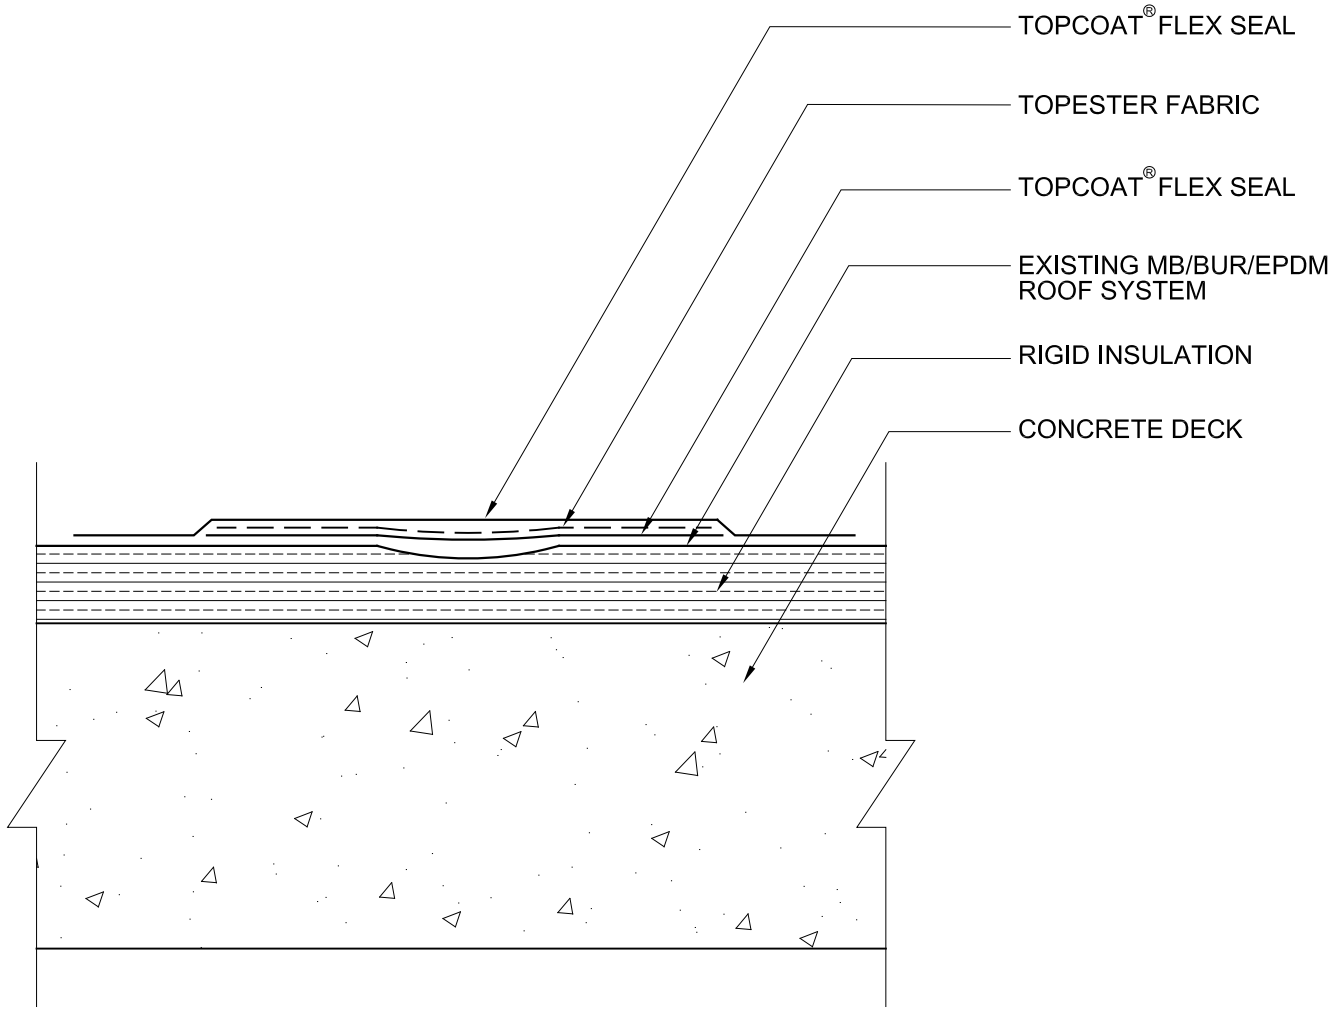

TopCoat®
MB/BUR/EPDM Field Build Up Detail
TC 601

Diagram

Updated: 1/07

*Quality You Can Trust Since 1886...
From North America's Largest Roofing Manufacturer™*

NOTE:

1. TOPCOAT® FLEXSEAL TO FILL INTO THE MEMBRANE UNTIL LEVEL.
2. LIMITED TO 20 SQ. FT.