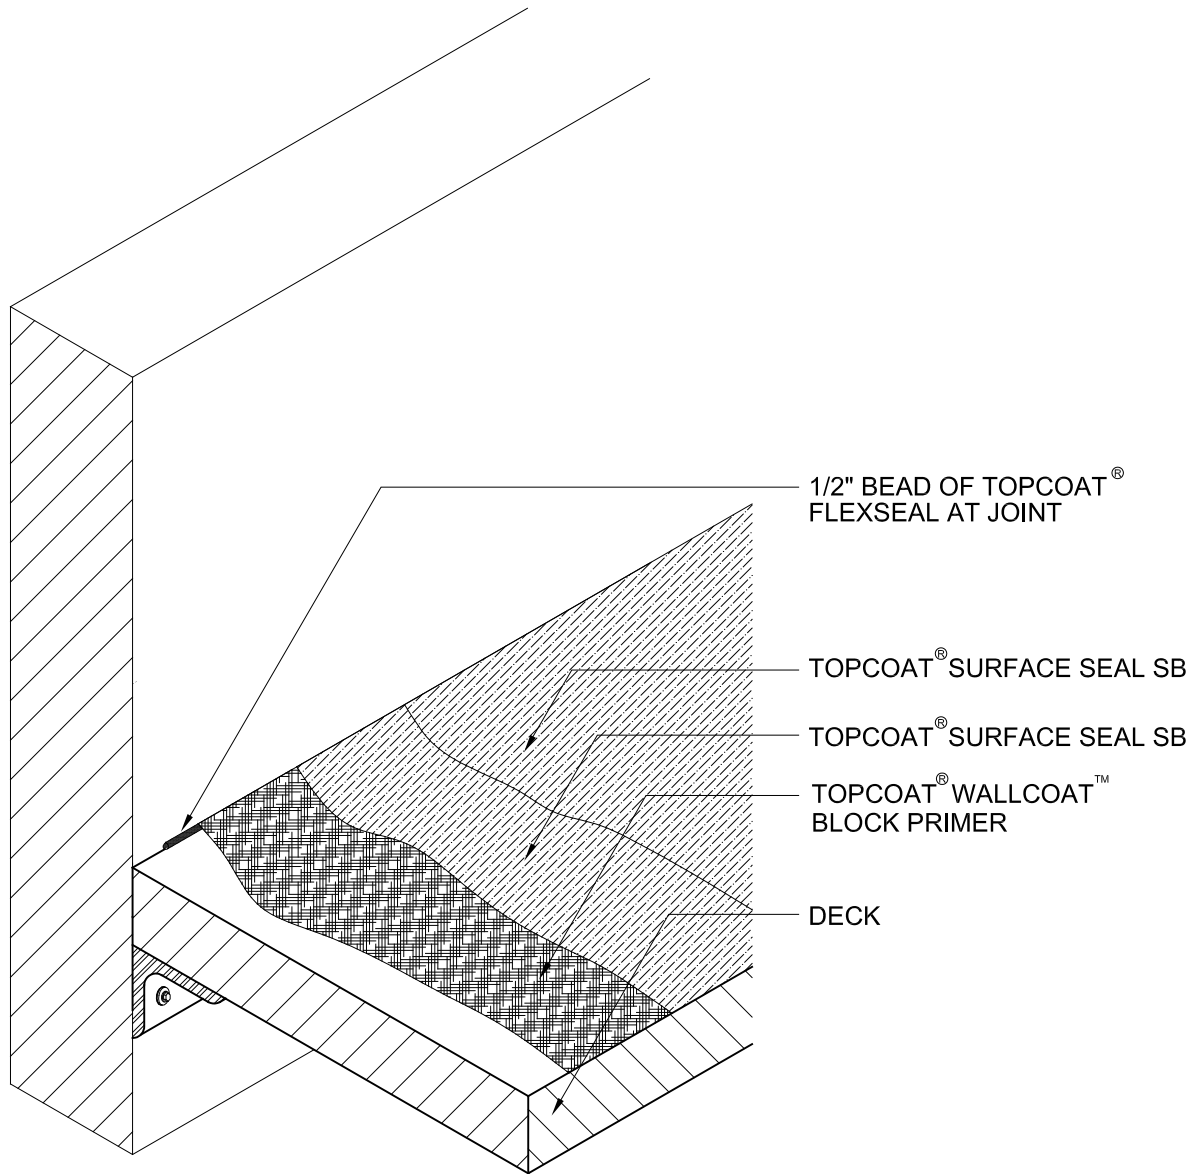

TopCoat®
Balcony Edge Waterproofing Alternative 1
TC 101

Diagram

Updated: 1/08

*Quality You Can Trust Since 1886...
From North America's Largest Roofing Manufacturer™*

BALCONY EDGE WATER PROOFING
DETAIL ALT. 1

DRAWING #

TC-101

SCALE

N.T.S.

ISSUE/ REVISION DATE

01-01-08