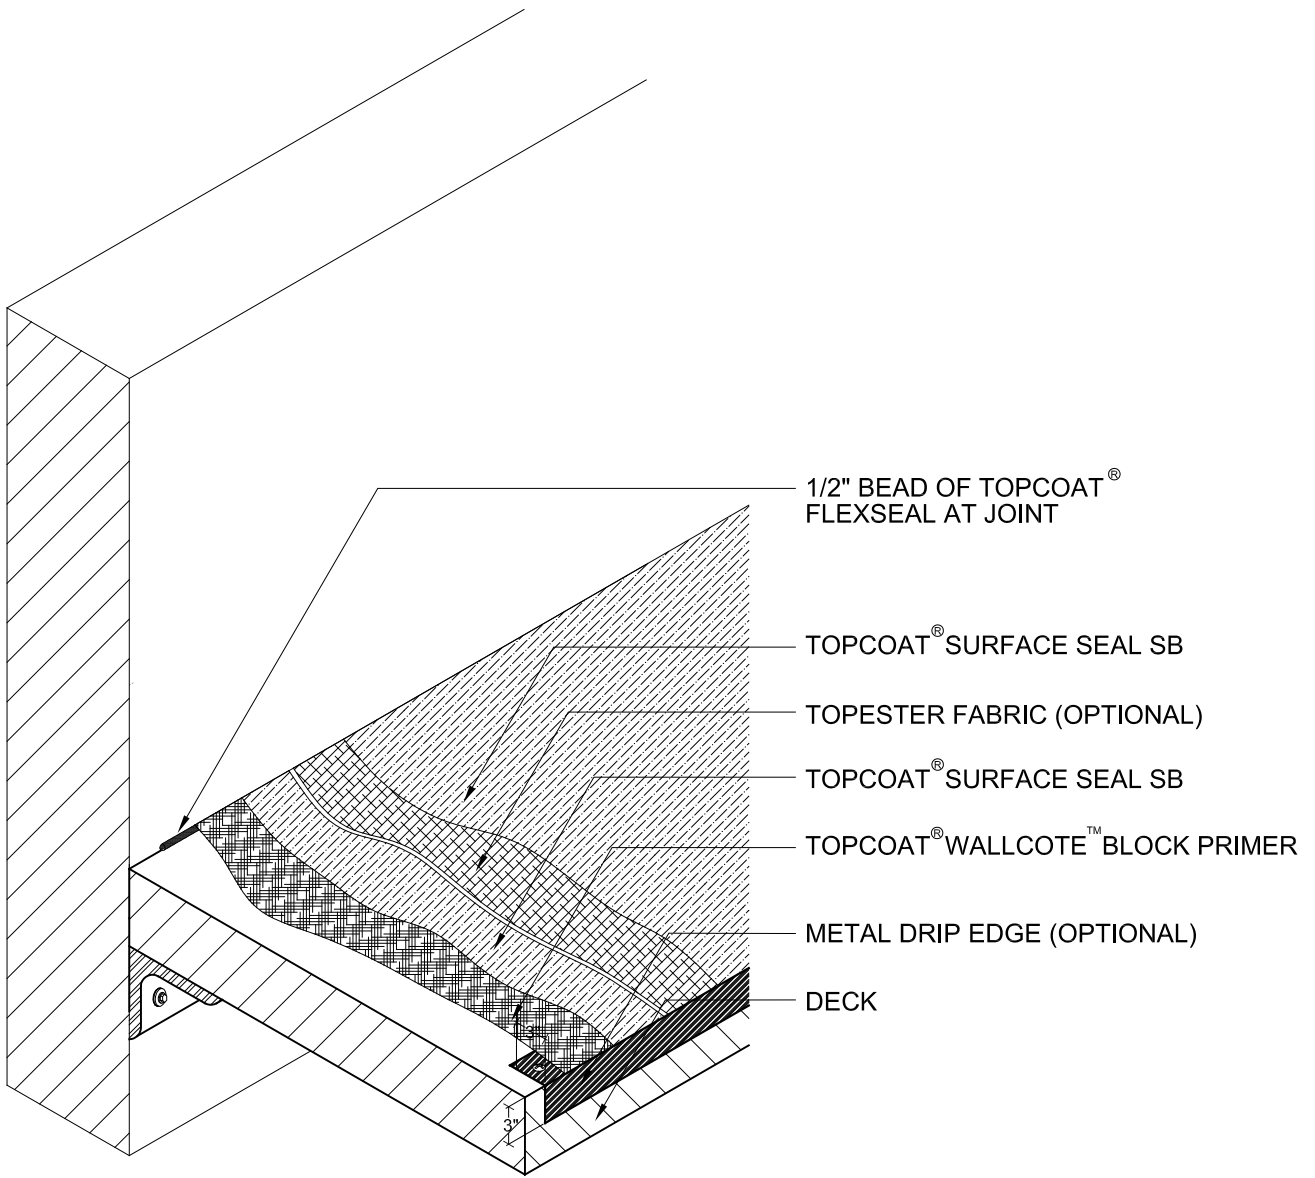

TopCoat®  
Balcony Edge Waterproofing Detail  
TC 100

Diagram

Updated: 1/08

*Quality You Can Trust Since 1886...  
From North America's Largest Roofing Manufacturer™*

## BALCONY EDGE WATER PROOFING DETAIL

DRAWING #

TC 100

SCALE

N.T.S.

ISSUE/ REVISION DATE

01-01-08