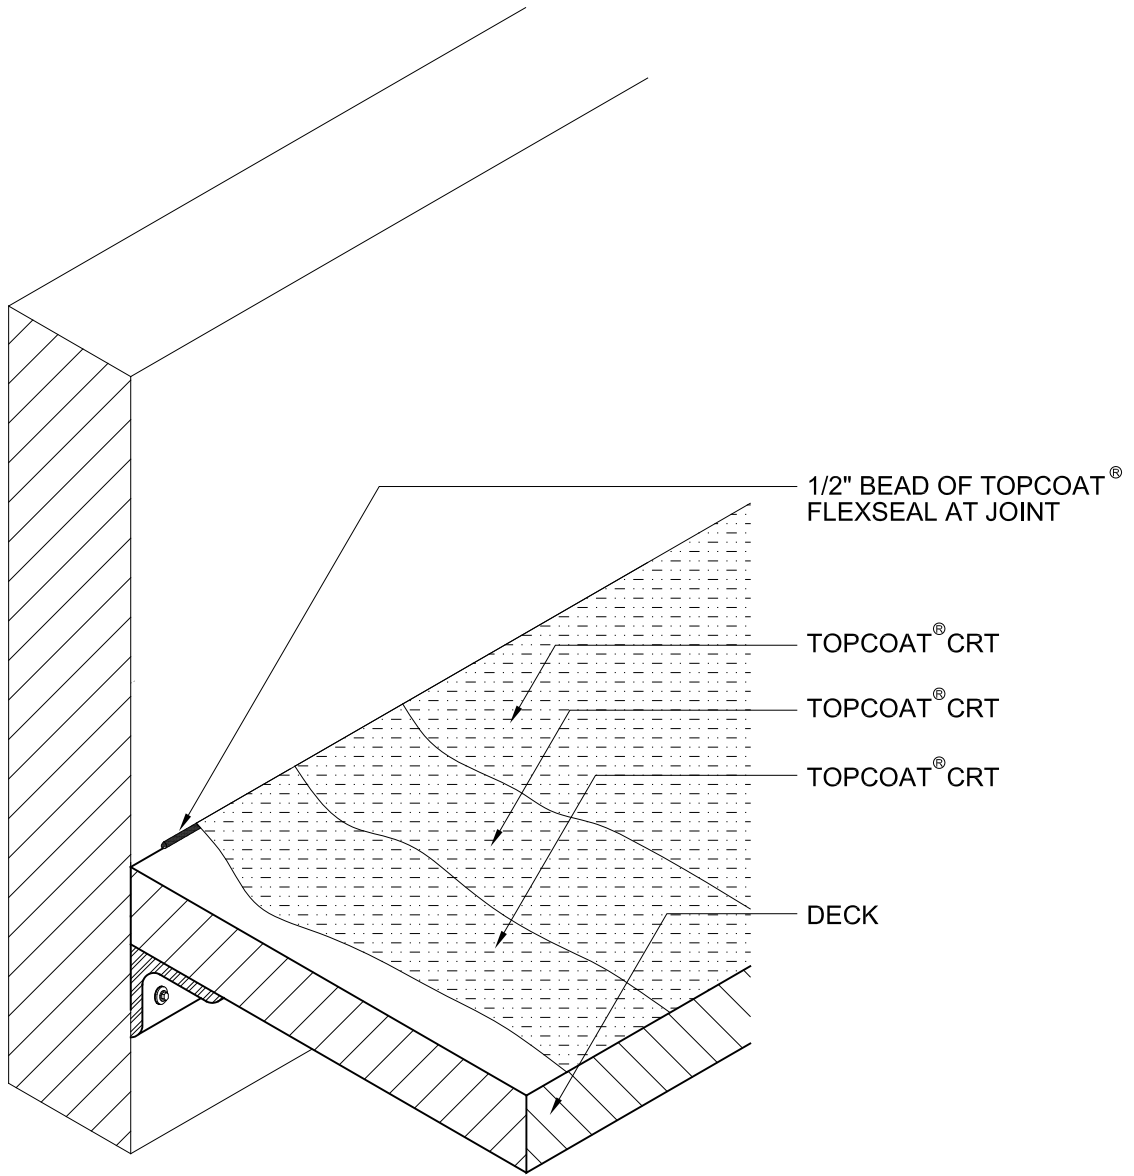

TopCoat®
Balcony Edge Waterproofing Alternative 2
TC 102

Diagram

Updated: 1/08

*Quality You Can Trust Since 1886...
From North America's Largest Roofing Manufacturer™*

BALCONY EDGE WATER PROOFING
DETAIL ALT. 2

DRAWING #

TC-102

SCALE

N.T.S.

ISSUE/ REVISION DATE

01-01-08