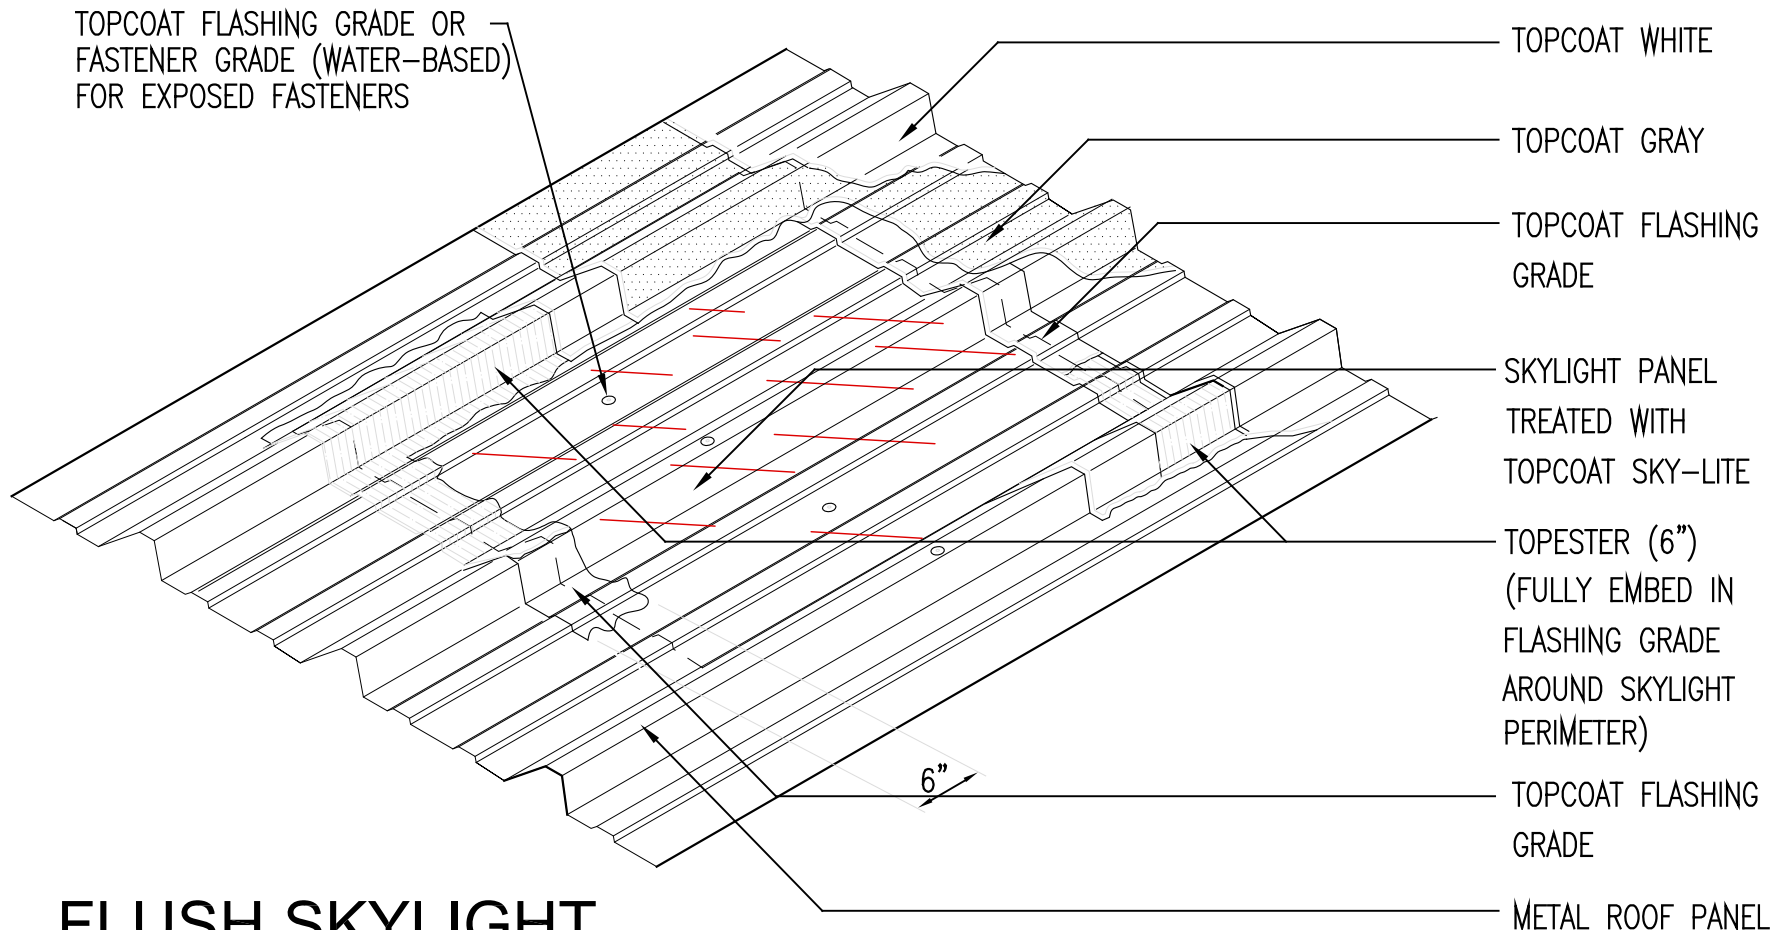

TOPCOAT FLASHING GRADE OR
FASTENER GRADE (WATER-BASED)
FOR EXPOSED FASTENERS

TOPCOAT WHITE

TOPCOAT GRAY

TOPCOAT FLASHING
GRADE

SKYLIGHT PANEL
TREATED WITH
TOPCOAT SKY-LITE

TOPESTER (6")
(FULLY EMBED IN
FLASHING GRADE
AROUND SKYLIGHT
PERIMETER)

TOPCOAT FLASHING
GRADE

METAL ROOF PANEL

FLUSH SKYLIGHT

NO SCALE