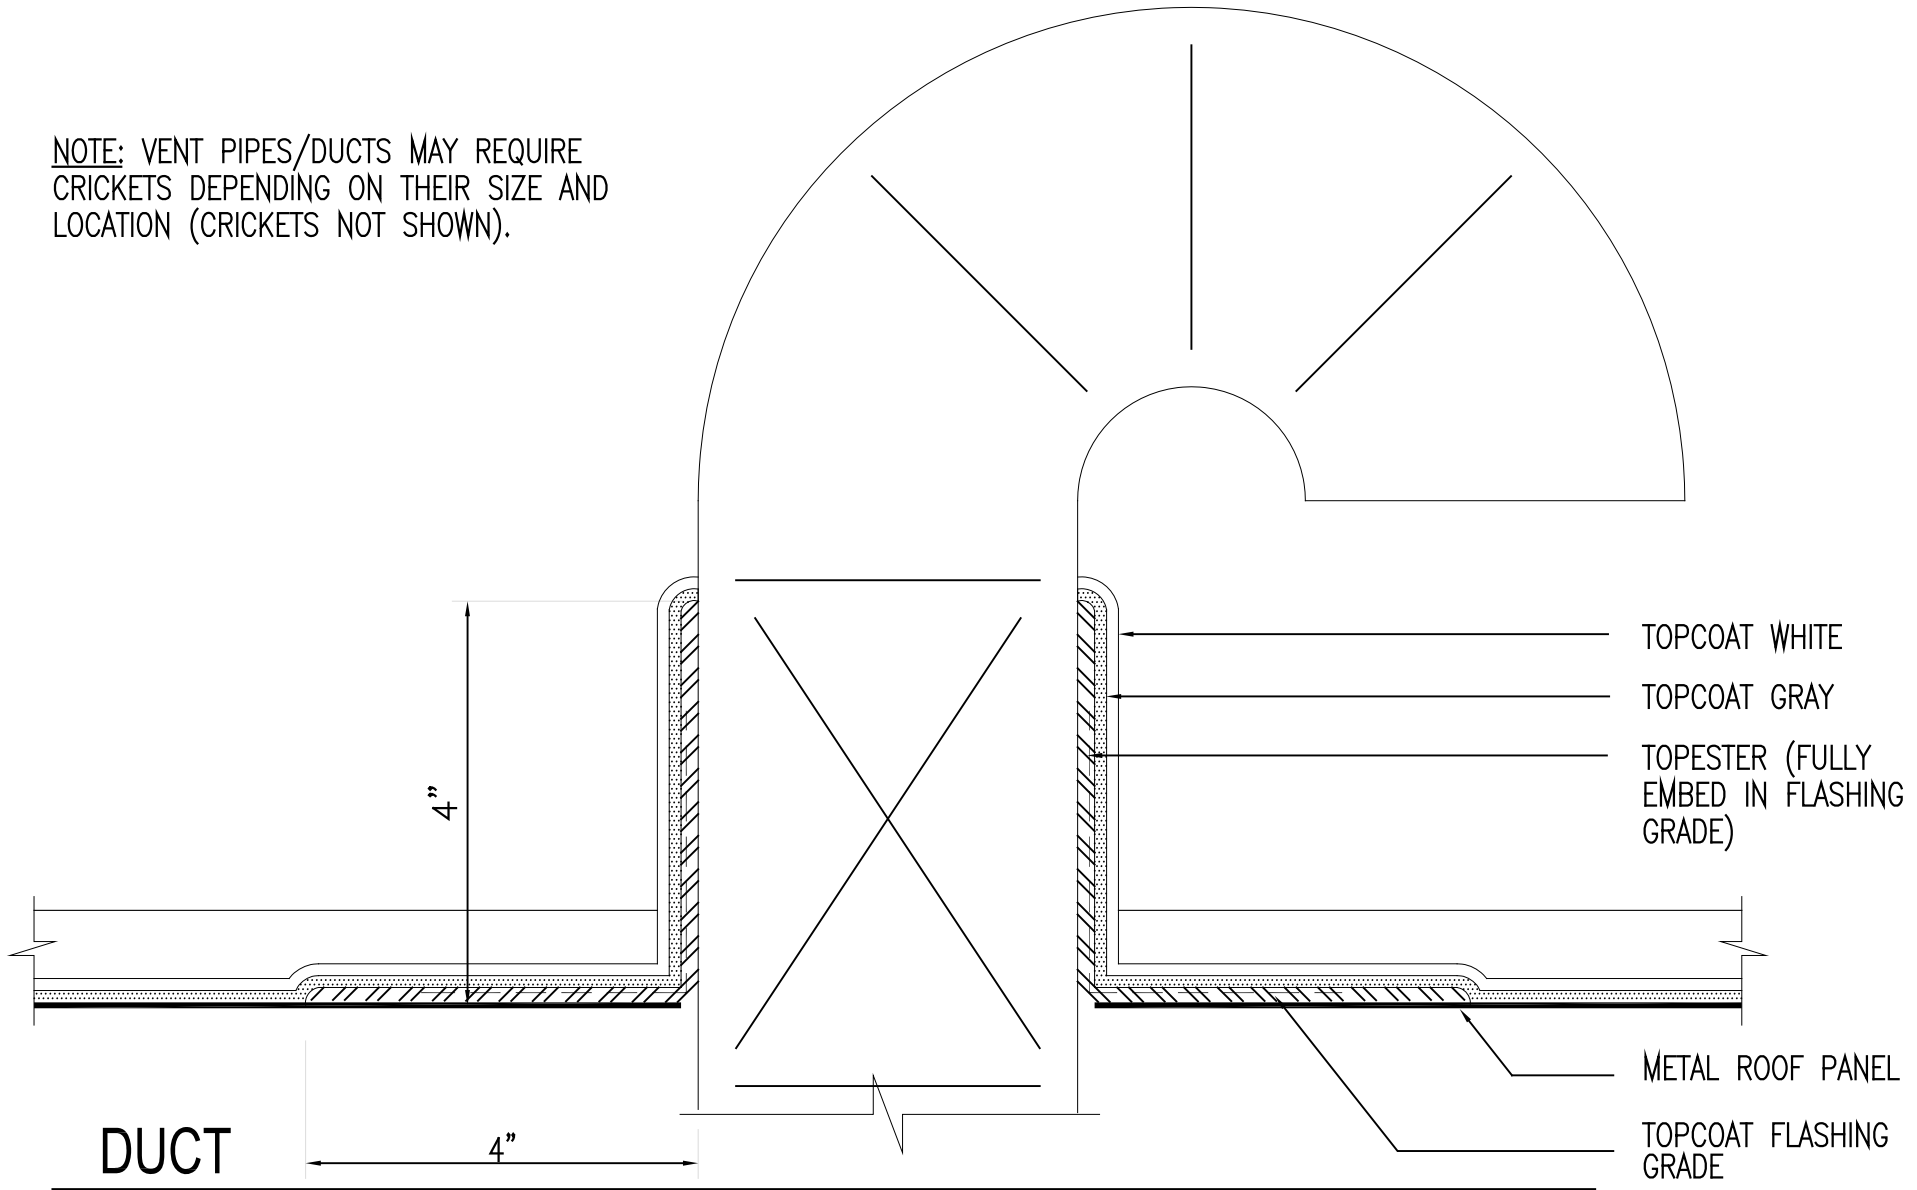

TopCoat® Duct

Diagram

*Quality You Can Trust Since 1886...
From North America's Largest Roofing Manufacturer™*

NOTE: VENT PIPES/DUCTS MAY REQUIRE CRICKETS DEPENDING ON THEIR SIZE AND LOCATION (CRICKETS NOT SHOWN).

DUCT

NO SCALE

TOPCOAT WHITE
TOPCOAT GRAY
TOPESTER (FULLY
EMBED IN FLASHING
GRADE)

METAL ROOF PANEL
TOPCOAT FLASHING
GRADE